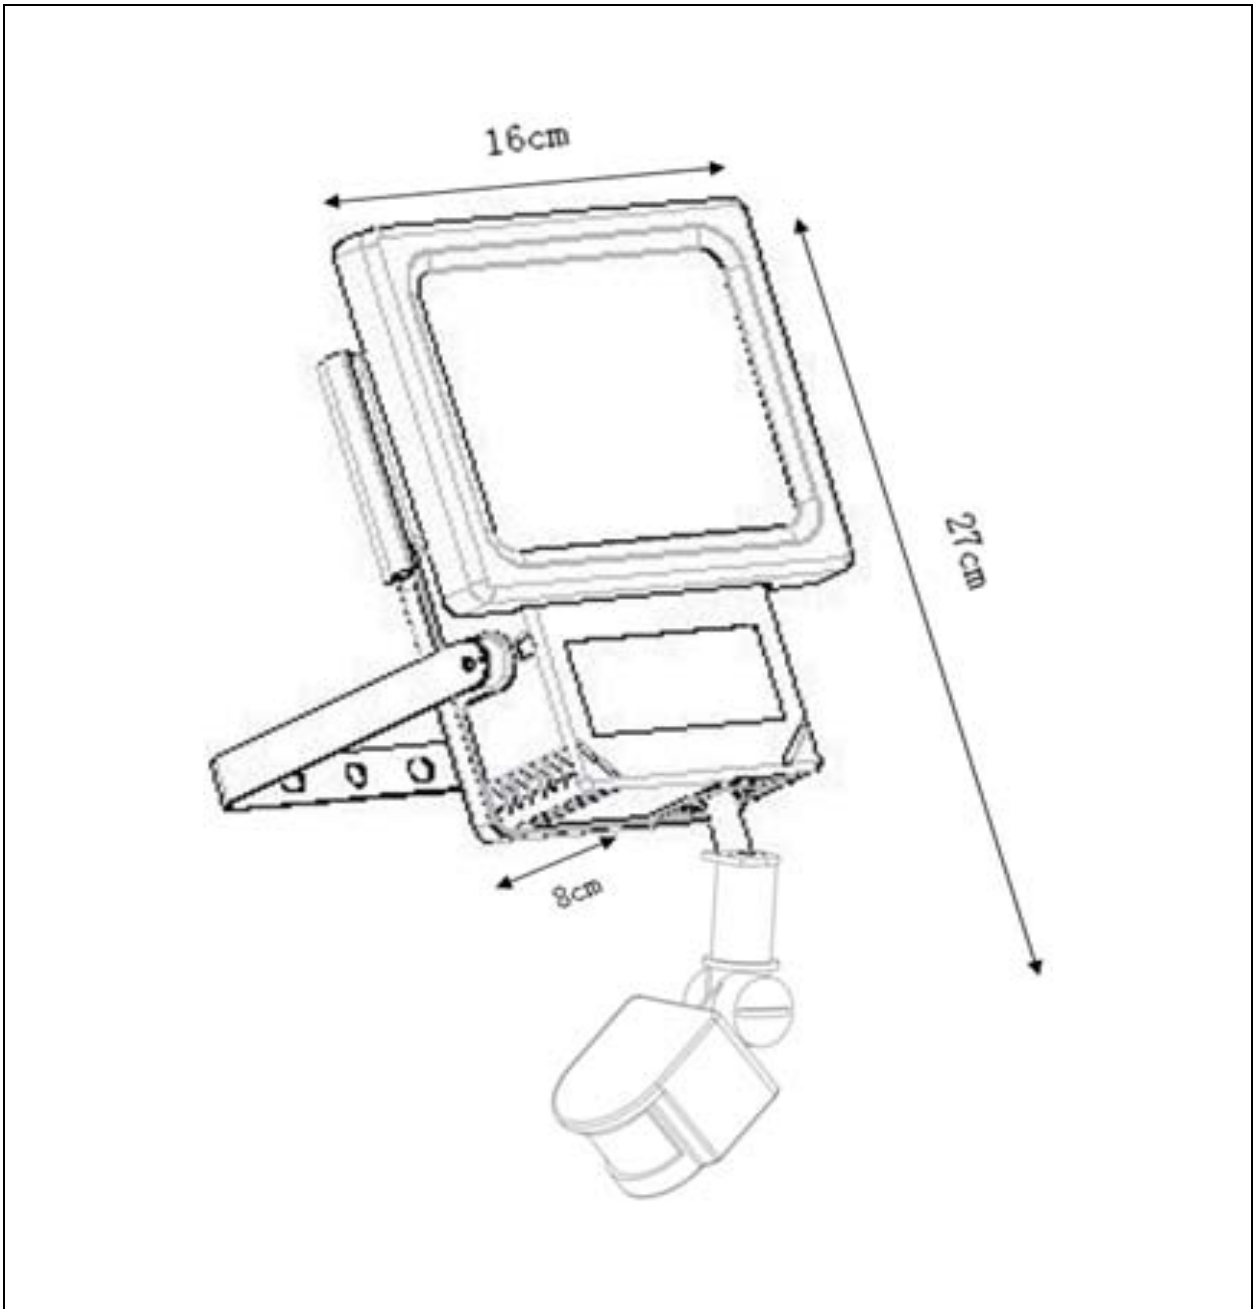

LUCIDE

Item number: 14888/30/30

Technical details

Materials used:	Aluminium and plastic
Color:	Black
Dimmable and how is fixture dimmable	No
Size:	Height: 27cm
	Length: 16cm
	Width: 8cm
	Net weight: 0.96kg
Power requirements:	AC 165V-265V, 50Hz
Bulb type and maximum wattage:	5730 SMD LED 30W
Number of bulbs:	60 pcs
IP degree:	IP44