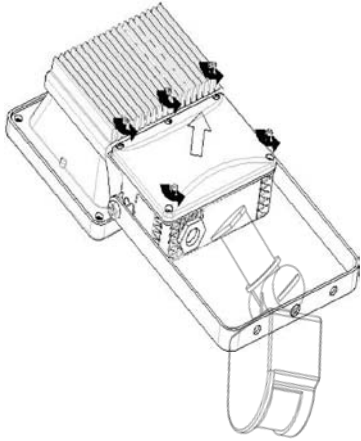

LUCIDE

Item number: 14888/30/30

Technical details

Materials used:	Aluminium and plastic
Color:	Black
Dimmable and how is fixture dimmable	No
Size:	Height: 27cm
	Length: 16cm
	Width: 8cm
	Net weight: 0.96kg
Power requirements:	AC 165V-265V, 50Hz
Bulb type and maximum wattage:	5730 SMD LED 30W
Number of bulbs:	60 pcs
IP degree:	IP44