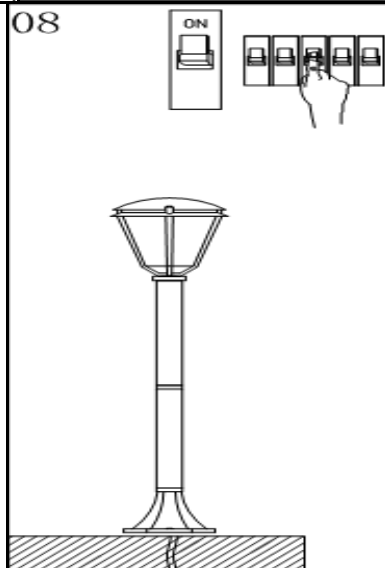

Item number: 14874/99/30

Technical details

Materials used:	metal
Color:	Black
Dimmable and how is fixture dimmable	
Size:	Height: 1000mm
	Length: 238mm
	Width: 238mm
	Net weight: 1.605kg
Power requirements:	220-240V~50Hz
Bulb type and maximum wattage:	E27 Max.60W
Number of bulbs:	1×E27
IP degree:	IP44

01

02

03

04

05

06

07

08