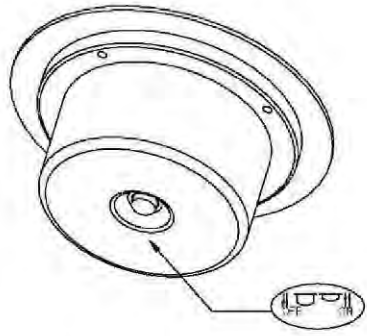

Item number: 14874/01/12

Technical details

Materials used:	metal
Color:	Stainless steel
Dimmable and how is fixture dimmable	
Size:	Height: 48mm
	Length: Ø120mm
	Width: Ø120mm
	Net weight: 0.36kg
Power requirements:	2 x 1.2V AAA 600mAh Ni-MH battery
Bulb type and maximum wattage:	0.06W LED
Number of bulbs:	2pcs
IP degree:	IP44