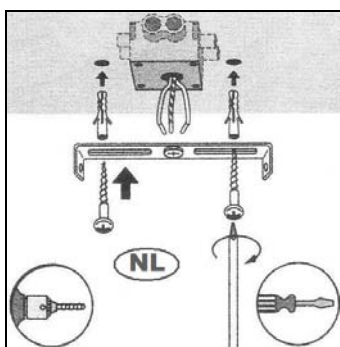

Item number: 14867/21/12, 14867/21/30

Technical details

Materials used:	metal
Color:	Stainless steel/Black
Dimmable and how is fixture dimmable	
Size:	Height: 115mm
	Length: 120mm
	Width: 63mm
	Net weight: 0.43kg
Power requirements:	220-240V~50Hz
Bulb type and maximum wattage:	GU10 Max.35W
Number of bulbs:	1×GU10
IP degree:	IP44