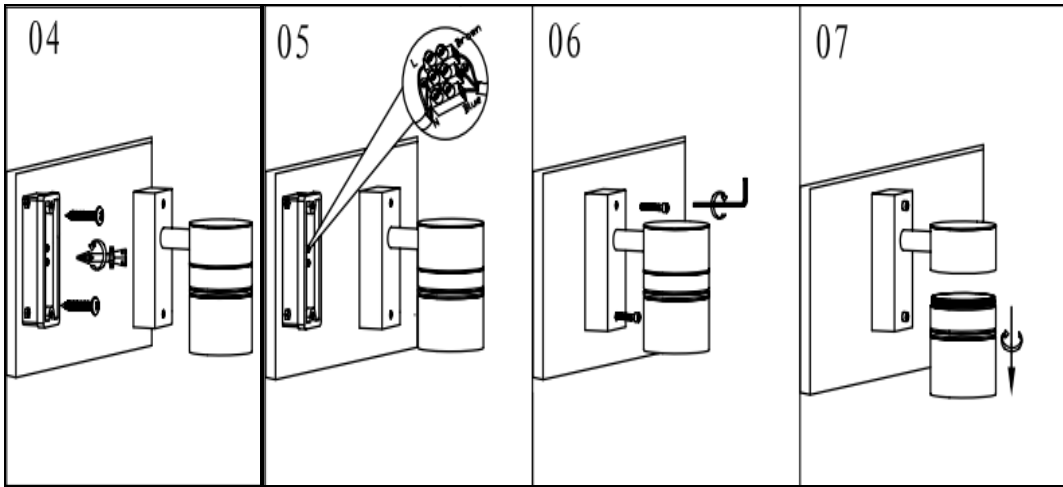

Item number: 14867/21/12, 14867/21/30

Technical details

Materials used:	metal
Color:	Stainless steel/Black
Dimmable and how is fixture dimmable	
Size:	Height: 115mm
	Length: 120mm
	Width: 63mm
	Net weight: 0.43kg
Power requirements:	220-240V~50Hz
Bulb type and maximum wattage:	GU10 Max.35W
Number of bulbs:	1×GU10
IP degree:	IP44