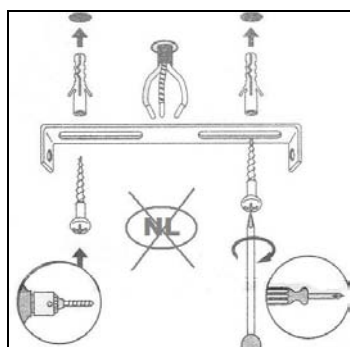

Item number: 14867/21/12, 14867/21/30

Technical details

Materials used:	metal
Color:	Stainless steel/Black
Dimmable and how is fixture dimmable	
Size:	Height: 115mm
	Length: 120mm
	Width: 63mm
	Net weight: 0.43kg
Power requirements:	220-240V~50Hz
Bulb type and maximum wattage:	GU10 Max.35W
Number of bulbs:	1×GU10
IP degree:	IP44