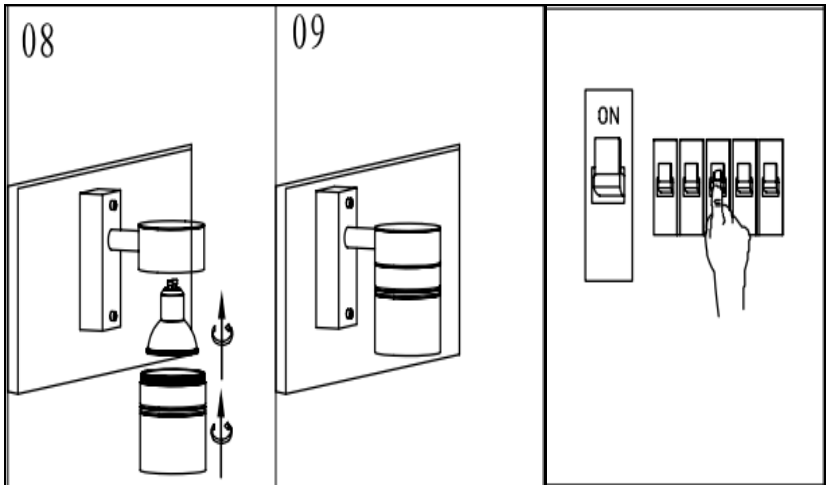

Item number: 14867/21/12, 14867/21/30

Technical details

Materials used:	metal
Color:	Stainless steel/Black
Dimmable and how is fixture dimmable	
Size:	Height: 115mm
	Length: 120mm
	Width: 63mm
	Net weight: 0.43kg
Power requirements:	220-240V~50Hz
Bulb type and maximum wattage:	GU10 Max.35W
Number of bulbs:	1×GU10
IP degree:	IP44