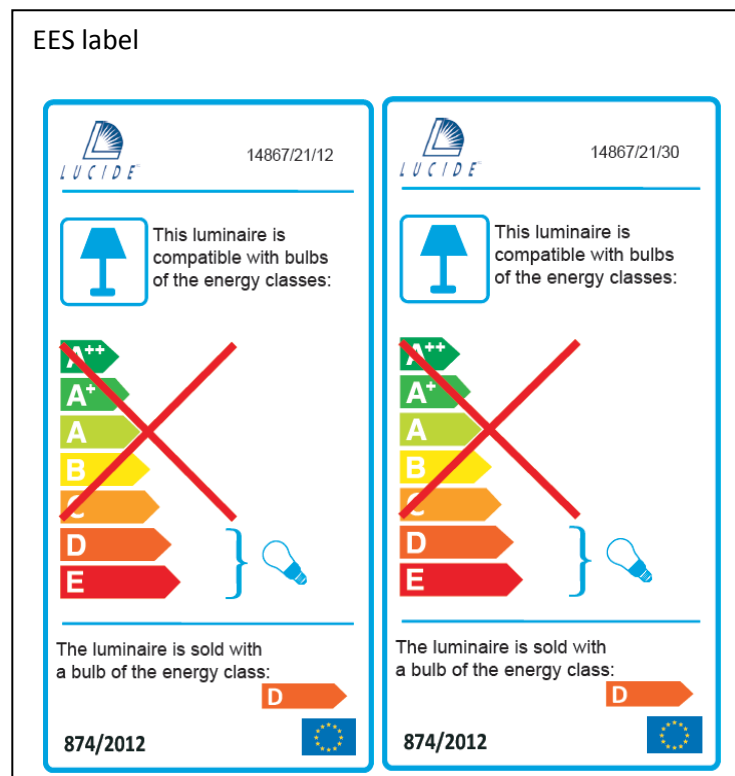

Garantiebestimmungen:

Lucide NV garantiert für einen Zeitraum von 2 Jahren ab Kaufdatum und Kauf durch den Endkunden, dass das gelieferte Produkt frei von Material- und Herstellungsfehlern ist, sofern das Produkt gemäß der Bedienungsanleitung installiert und gewartet wird.
Von der Garantie ausgenommen: 1. Gebrochene Glasteile der Fassung werden nur innerhalb von 14 Tagen ab Kauf durch den Endkunden ersetzt. 2. Normaler Verschleiß, Verfärbungen aufgrund des normalen Gebrauchs. 3. Beschädigungen aufgrund externer Ursachen wie Feuer, Wasser, unsachgemäße Nutzung/ Installation oder Wartung des Produkts.
Kunden müssen das defekte Produkt/Teil und den Originalkaufbeleg einsenden, um Garantieansprüche geltend zu machen.

Other languages of the manual and further explanations can be found on our website.