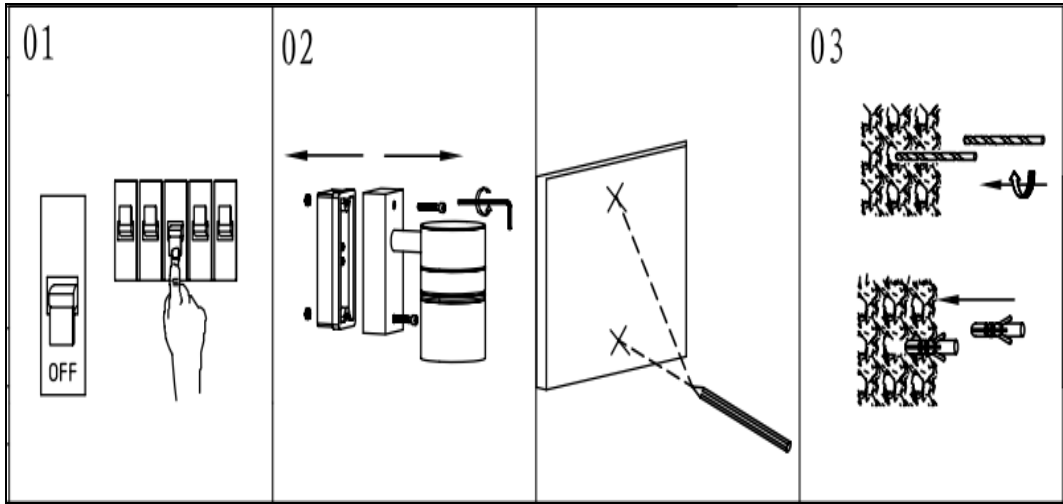

Item number: 14867/21/12, 14867/21/30

Technical details

Materials used:	metal
Color:	Stainless steel/Black
Dimmable and how is fixture dimmable	
Size:	Height: 115mm
	Length: 120mm
	Width: 63mm
	Net weight: 0.43kg
Power requirements:	220-240V~50Hz
Bulb type and maximum wattage:	GU10 Max.35W
Number of bulbs:	1×GU10
IP degree:	IP44