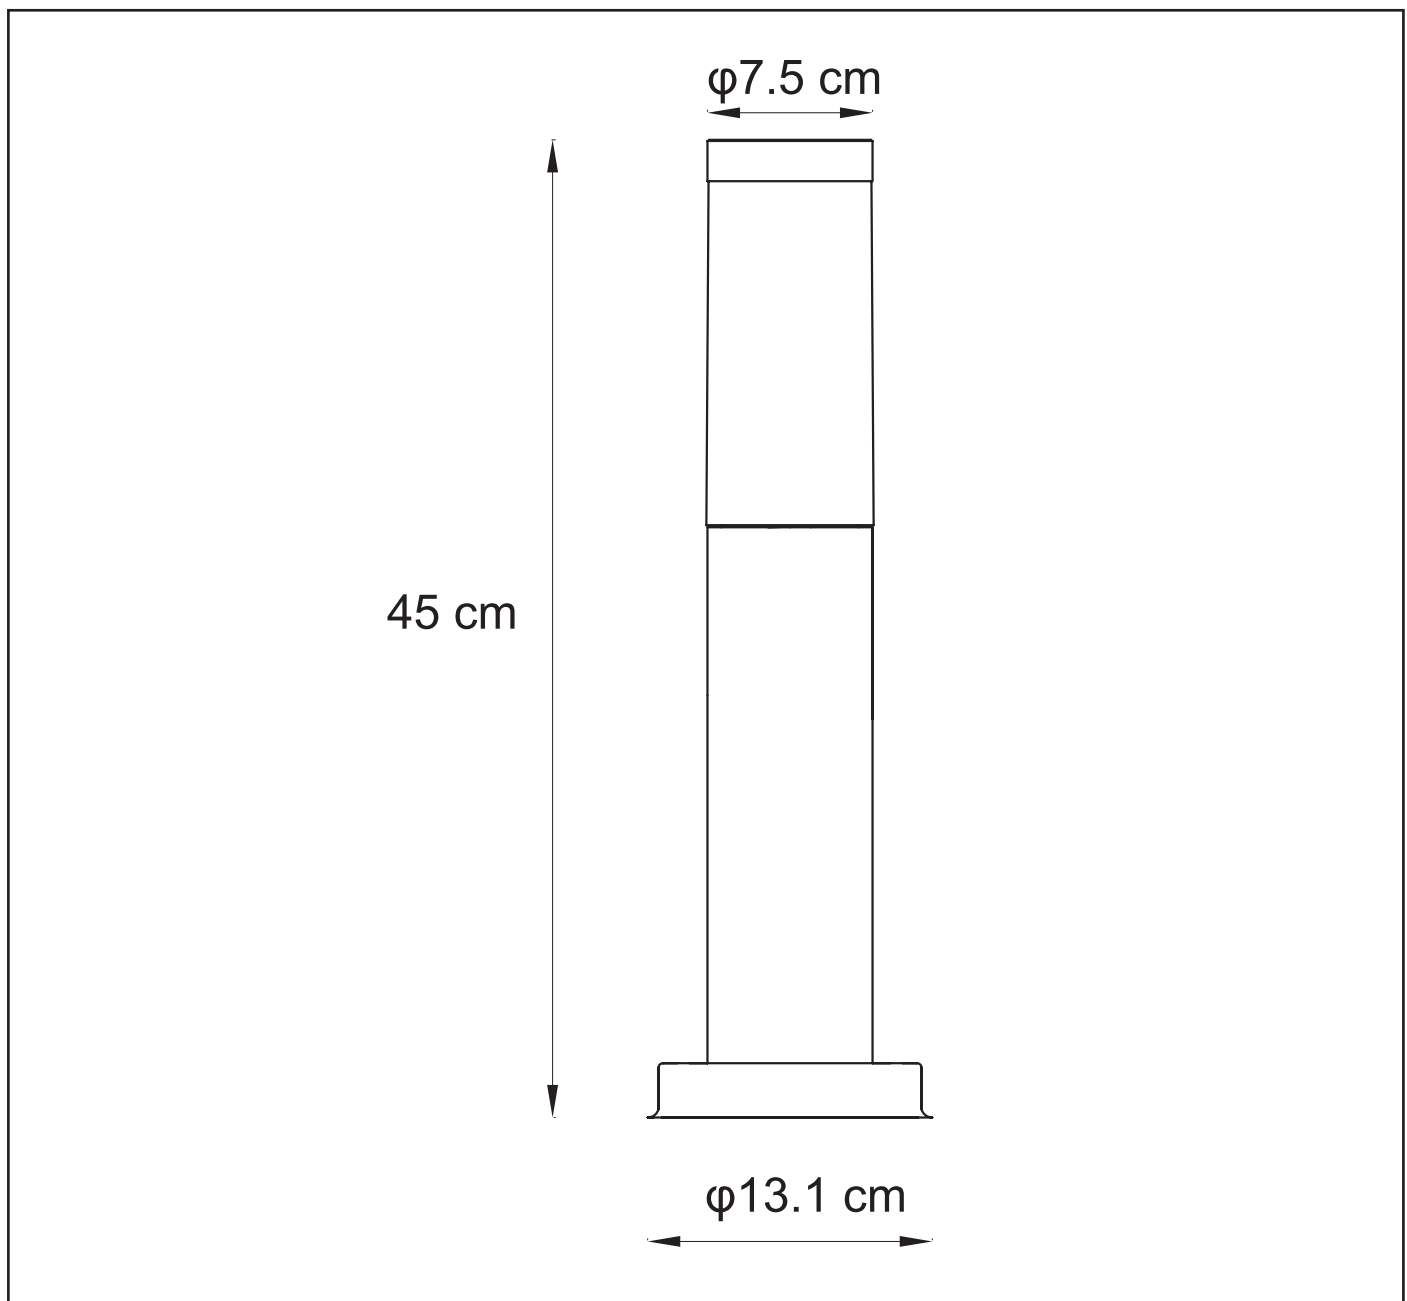

LUCIDE

GENERAL SPECIFICATIONS

RECOMMENDED LUCIDE LIGHT SOURCE

49020 /05/60

Light source dimmable : Yes

Light source incl. : No

General

Dimensions LxWxH : 13.1 cm x 7.5 cm x 45 cm

Height minimum : 45 cm

Height maximum : 45 cm

Dimensions shade LxWxH : \varnothing 7.65x 17.4 cm

Main material : Stainless steel

Ceiling rose material : Stainless steel

Color : Stain chrome

Style : Modern

Shape : Round

Weight : 0.583 kg

Warranty : 2 years

Product specifications

Dimmable : No

Light direction : Around

Adjustable in height : No

Directional : Directional

Cable : No

www.lucide.com

LUCIDE

TECHNICAL DRAWING & DIMENSIONS

KIBO

Item number :14863/45/12
EAN code:5411212143112

For more specifications, dimensions please visit
www.lucide.com

LUCIDE

INSTALLATION DRAWING SPECIFICATIONS