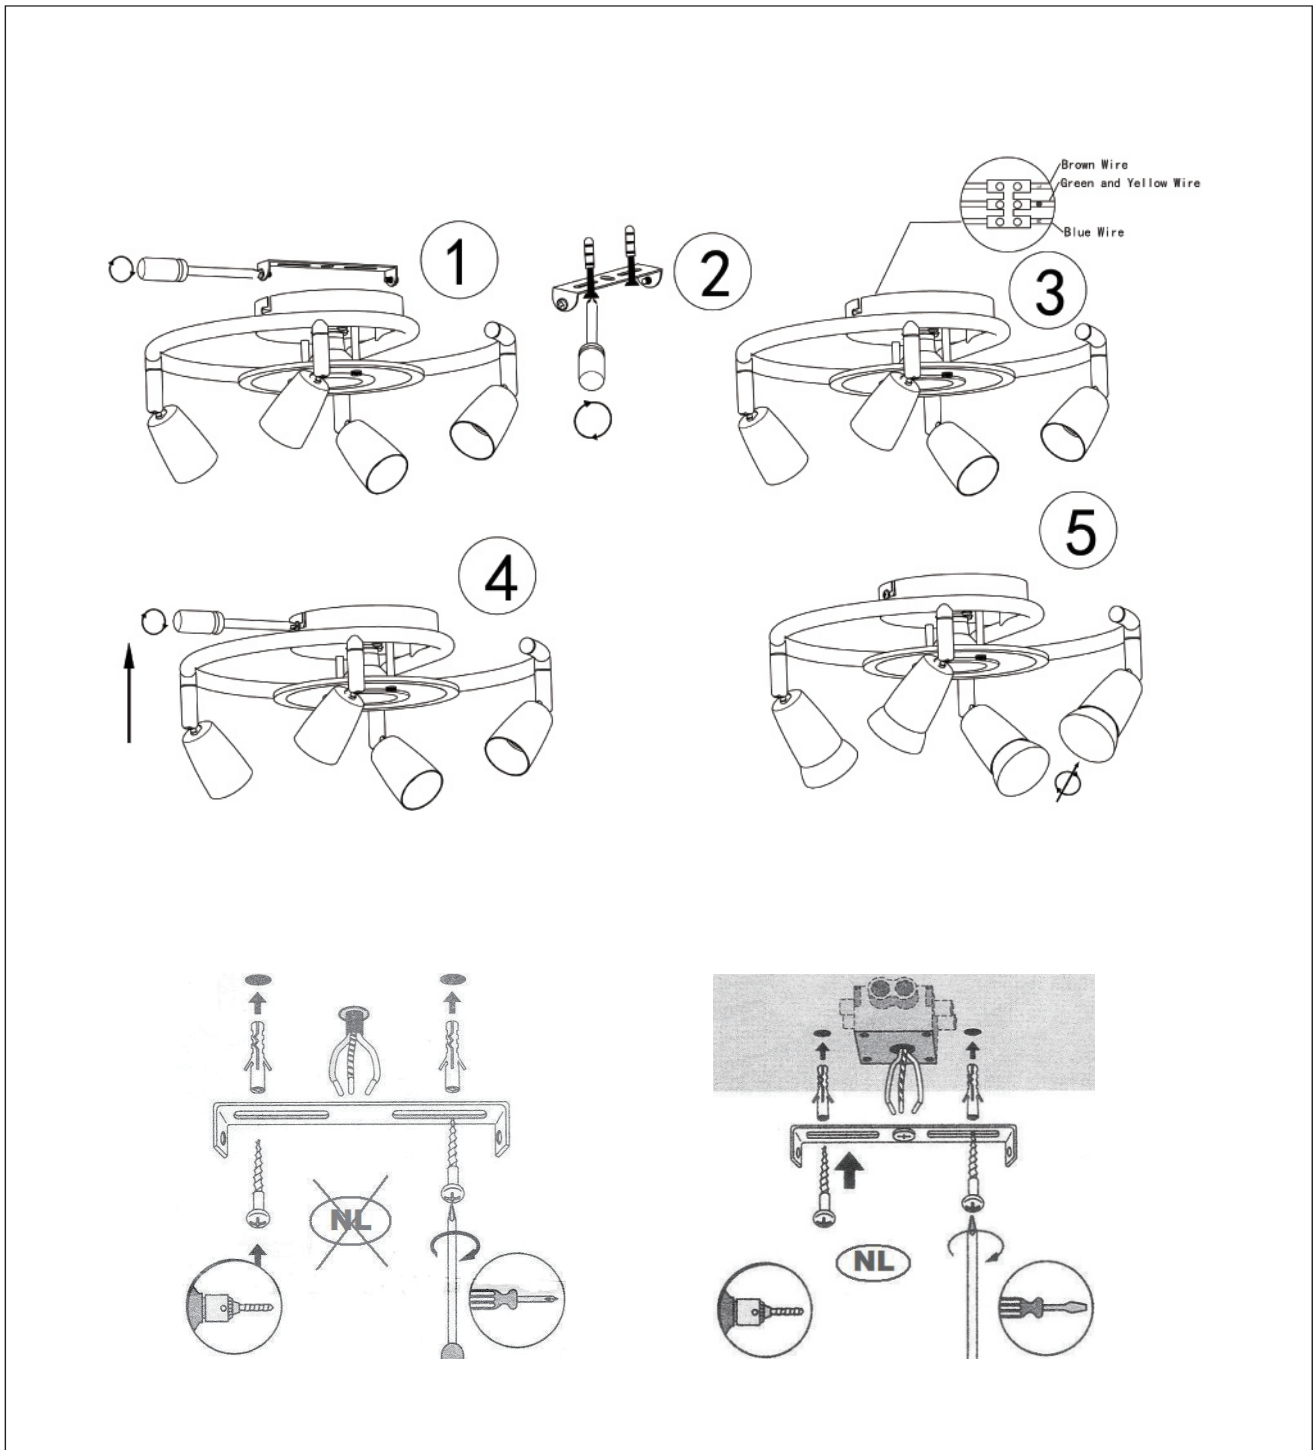

Dit product bevat een lichtbron van energie-efficiëntieklasse A+
Ce produit contient une source lumineuse de classe énergétique A+
This product contains a light source of energy efficiency class A+
Dieses Produkt enthält eine Lichtquelle der Energieeffizienzklasse A+
Ten produkt zawiera ród o wiat a o klasie efektywno ci energetycznej A+