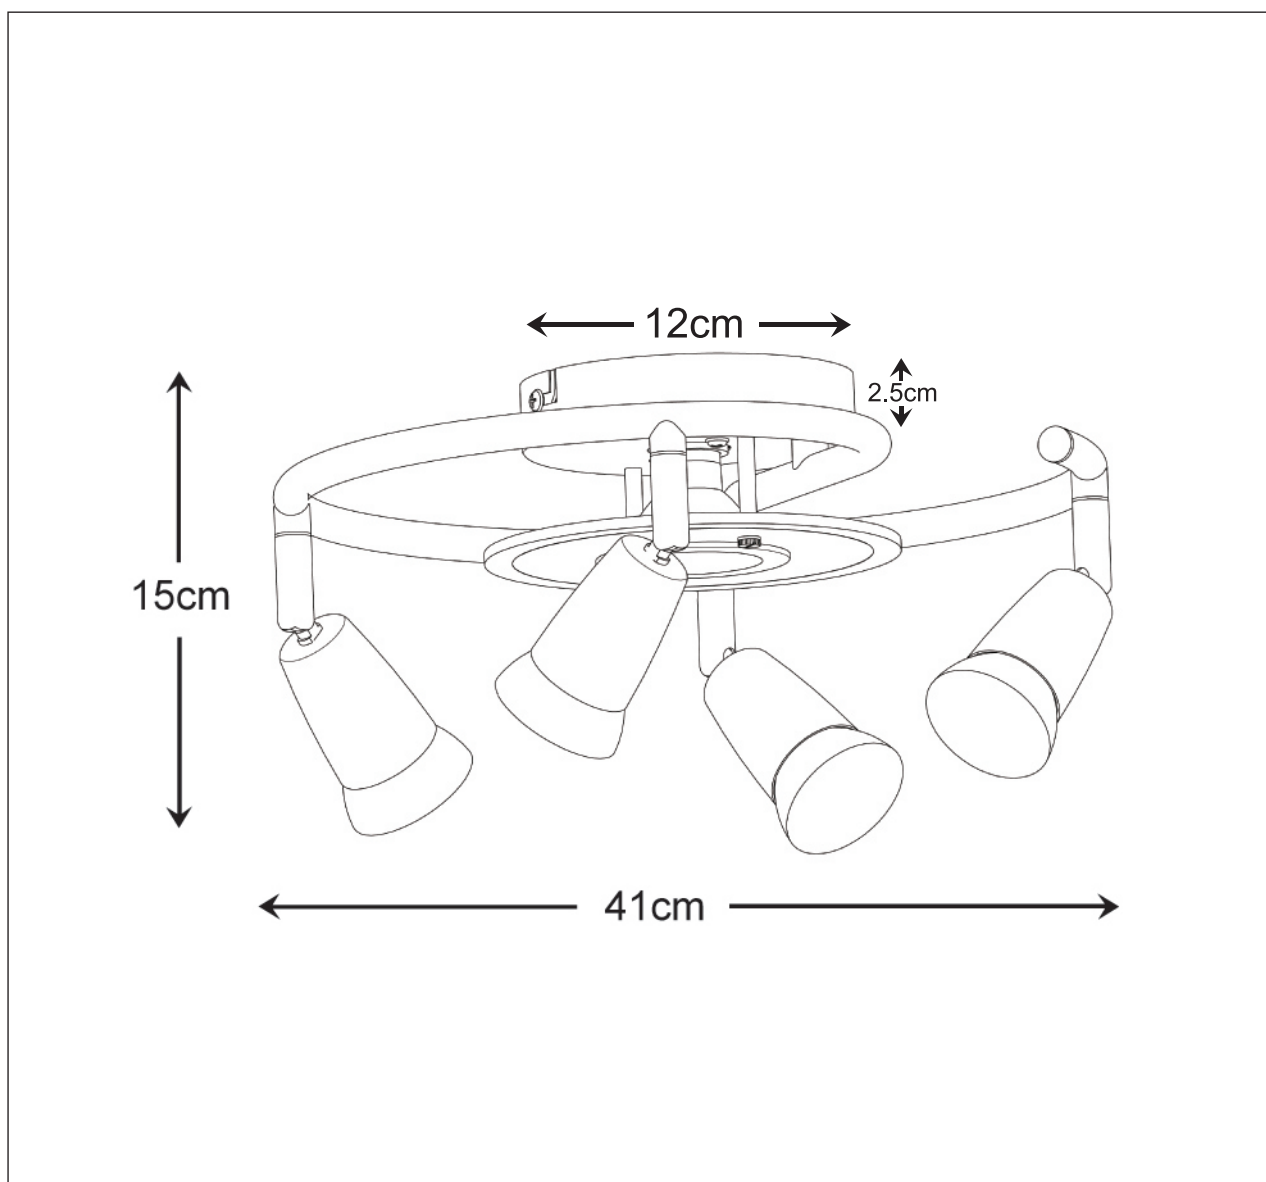

LUCIDE

GENERAL SPECIFICATIONS

RECOMMENDED LUCIDE LIGHT SOURCE

49008/05/60

Light source dimmable: No

Light source incl: Yes

General

Dimensions LxWxH: 41cm x 41cm x 15cm

Height minimum: 15cm

Height maximum: 15cm

Dimensions shade LxWxH:-

Main material: Metal, Glass

Colour: Satin Nickel, Matt White

Style: Modern

Shape:-

Weight: 0.882 kg

Warranty: 2 years

Product specifications

Dimmable: No

Light direction: Adjustable

Adjustable in height: No

Directional: Yes

Cable: No

Cable length:-

Bulb type & maximum wattage: GU10 LED MAX.5W

For more specifications of this product please visit

www.lucide.com

BINGO LED

item number : 13957/24/12

EAN code : 5411212133700

item number : 13957/24/31

EAN code : 5411212133717