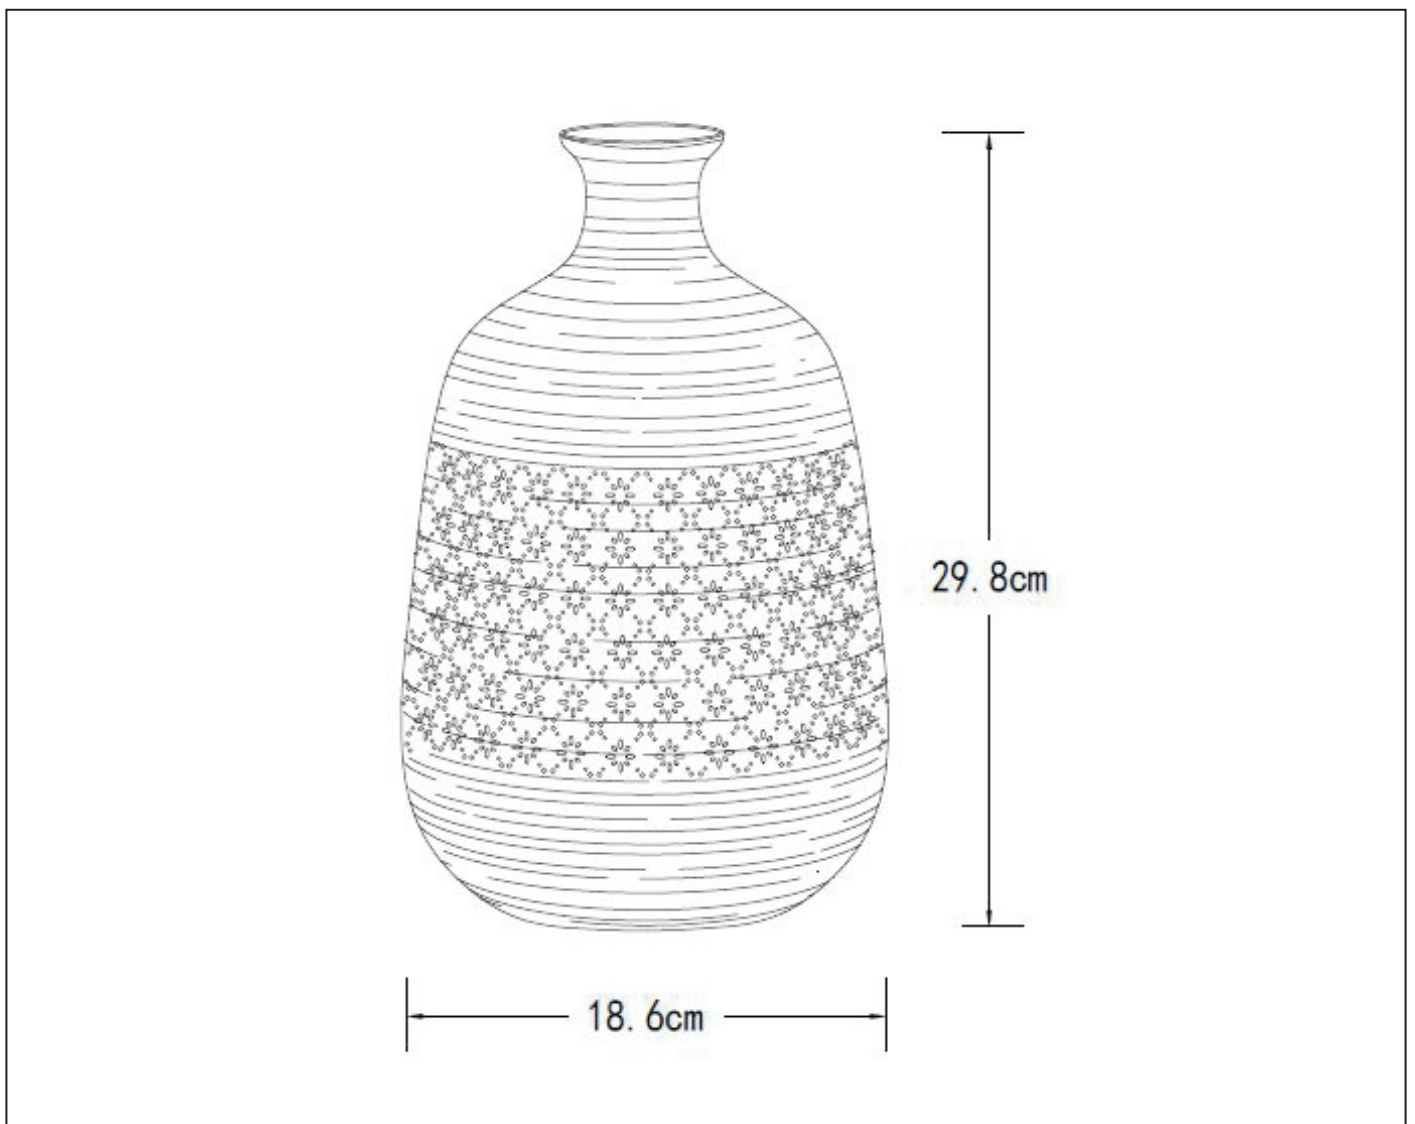

TIESSE

Item number :13534/30/31

EAN code : 5411212134134

For more specifications, dimensions please visit

www.lucide.com