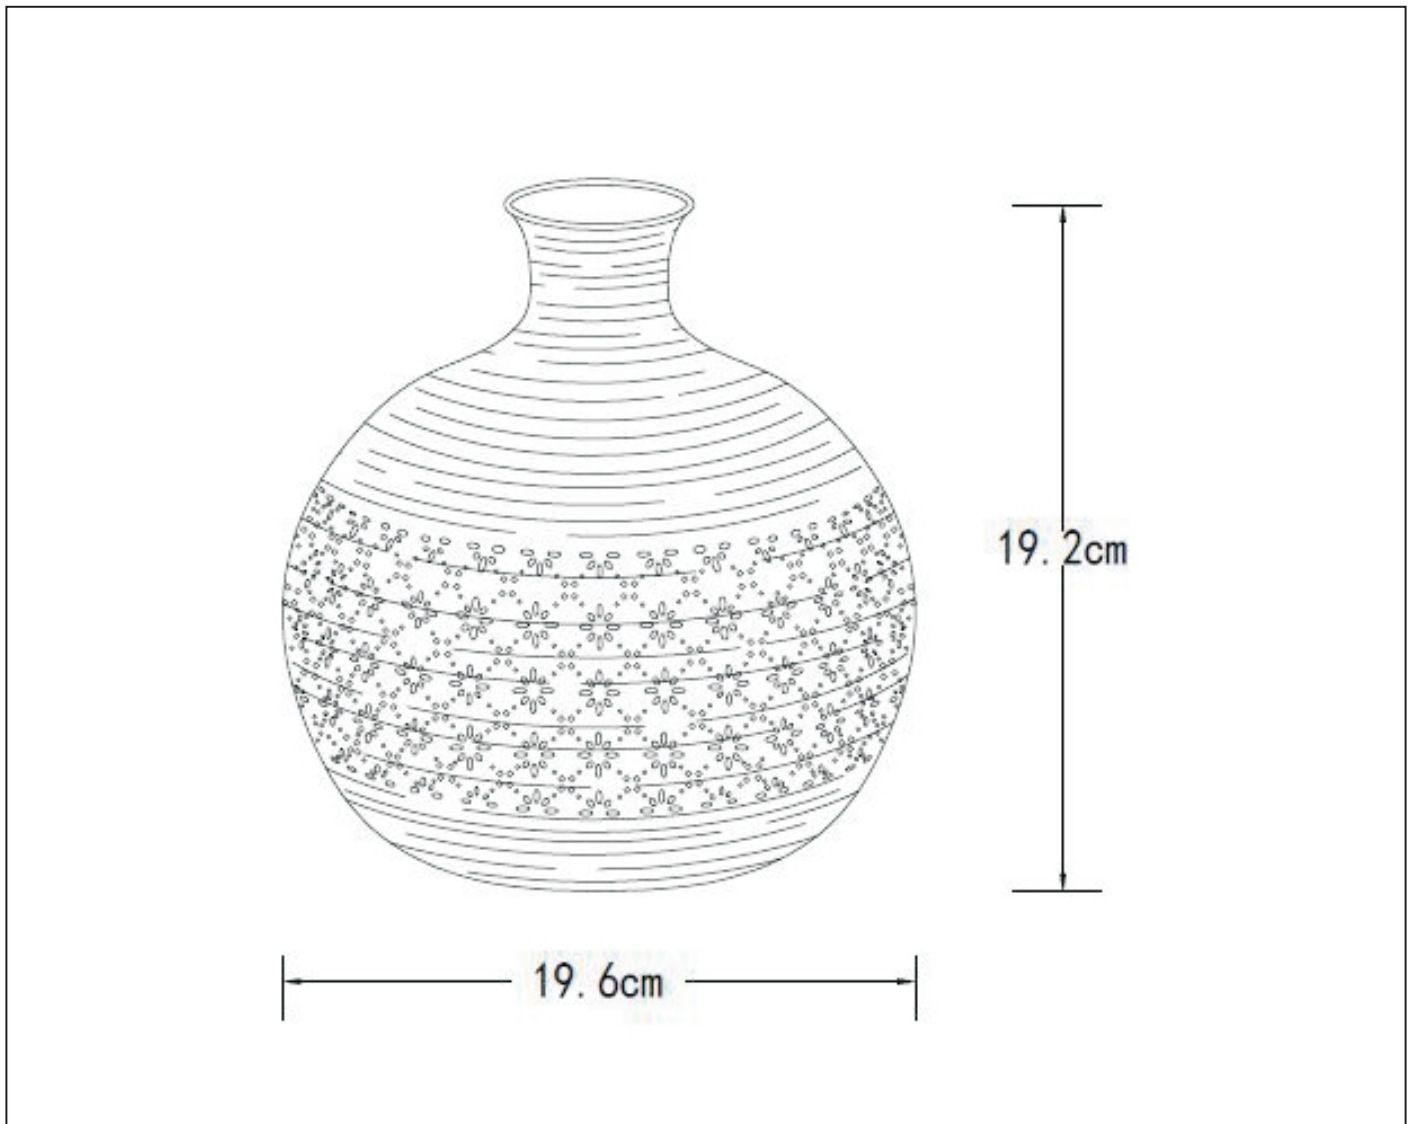

LUCIDE

GENERAL SPECIFICATIONS

**RECOMMENDED LUCIDE
LIGHT SOURCE**

49023/04/67
Light source dimmable : Yes
Light source incl. : No

item number :13534/19/31
EAN code : 5411212134110

TIESSE

General

Dimensions LxWxH : 19.6cm x 19.6cm x 19.2cm
Height minimum : 19.2cm
Height maximum : 19.2cm
Dimensions shade LxWxH : 19.6cm x 19.6cm x 19.2cm
Main material : Porcelain
Ceiling rose material : -
Color : White
Style : Modern
Shape : Vase shape
Weight : 0.78 kg
Warranty : 2 years

Product specifications

Dimmable : No
Light direction : Around (Diffuse)
Adjustable in height : No
Directional : Not Directional
Cable : Yes, Cable On Product
Cable length : 140 cm
Sensor : Without Sensor
Control : Light Switch Control
IP-Class : 20
Electric class : 2
Light source including ?: No
Lamp socket : E14
Light source number : 1
Power requirements : 220-240V~50Hz
Bulb type & maximum wattage : E14- max.25W

For more specifications of this product please visit

www.lucide.com

TIESSE

Item number :13534/19/31

EAN code : 5411212134110

For more specifications, dimensions please visit

www.lucide.com

LUCIDE