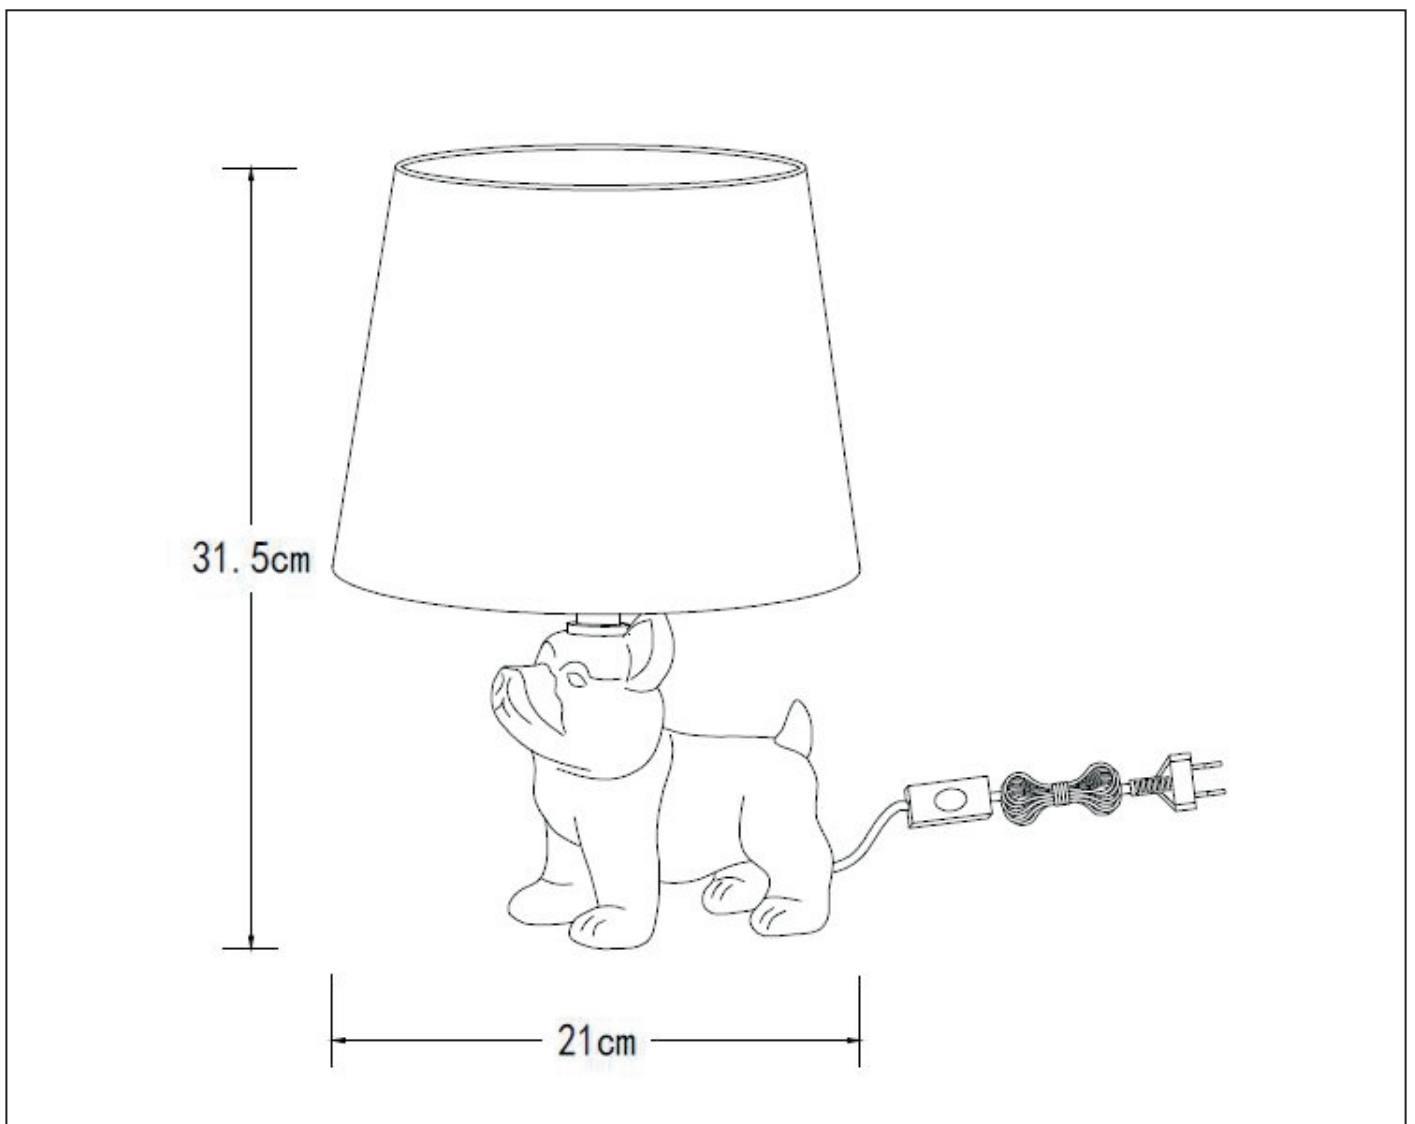

SIR WINSTON

Item number :13533/81/10

EAN code : 5411212134097

Item number :13533/81/30

EAN code : 5411212134103