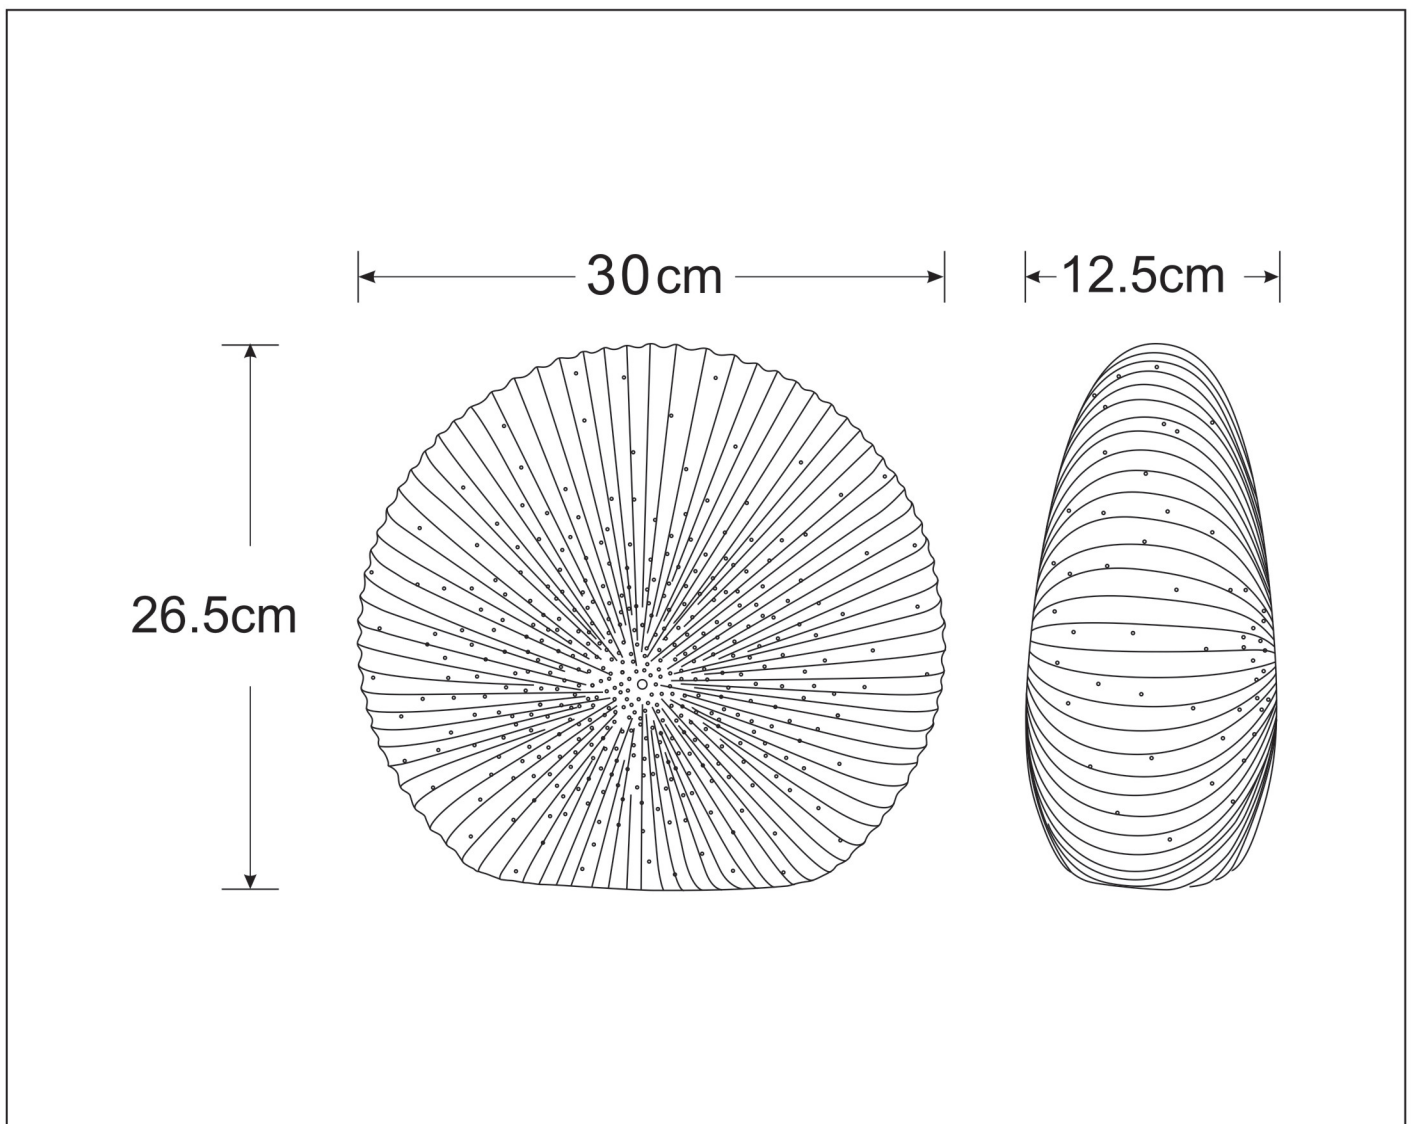

LUCIDE

GENERAL SPECIFICATIONS

**RECOMMENDED LUCIDE  
LIGHT SOURCE**

49023/04/67

Light source dimmable : Yes

Light source incl. : No

General

**Dimensions LxWxH :** 30cm x 12.5cm x 26.5cm  
**Height minimum :** 26.5 cm  
**Height maximum :** 26.5 cm  
**Dimensions shade LxWxH :** 30cm x 12.5cm x 26.5cm  
**Main material :** Porcelain  
**Ceiling rose material :** -  
**Color :** White  
**Style :** Modern  
**Shape :** Shelly shape  
**Weight :** 1.3kg  
**Warranty :** 2 years

Product specifications

**Dimmable :** No  
**Light direction :** Around (Diffuse)  
**Adjustable in height :** No  
**Directional :** Not Directional  
**Cable :** Yes, Cable On Product  
**Cable length :** 170 cm  
**Sensor :** Without Sensor  
**Control :** On/Off Switch In The Cord  
**IP-Class :** 20  
**Electric class :** 2  
**Light source including ?:** No  
**Lamp socket :** E14  
**Light source number :** 1  
**Power requirements :** 220-240V~50Hz  
**Bulb type & maximum wattage :** E14 - max.25W

# SHELLY

item number : 13527/26/31

EAN code : 5411212133984

For more specifications, dimensions please visit

[www.lucide.com](http://www.lucide.com)