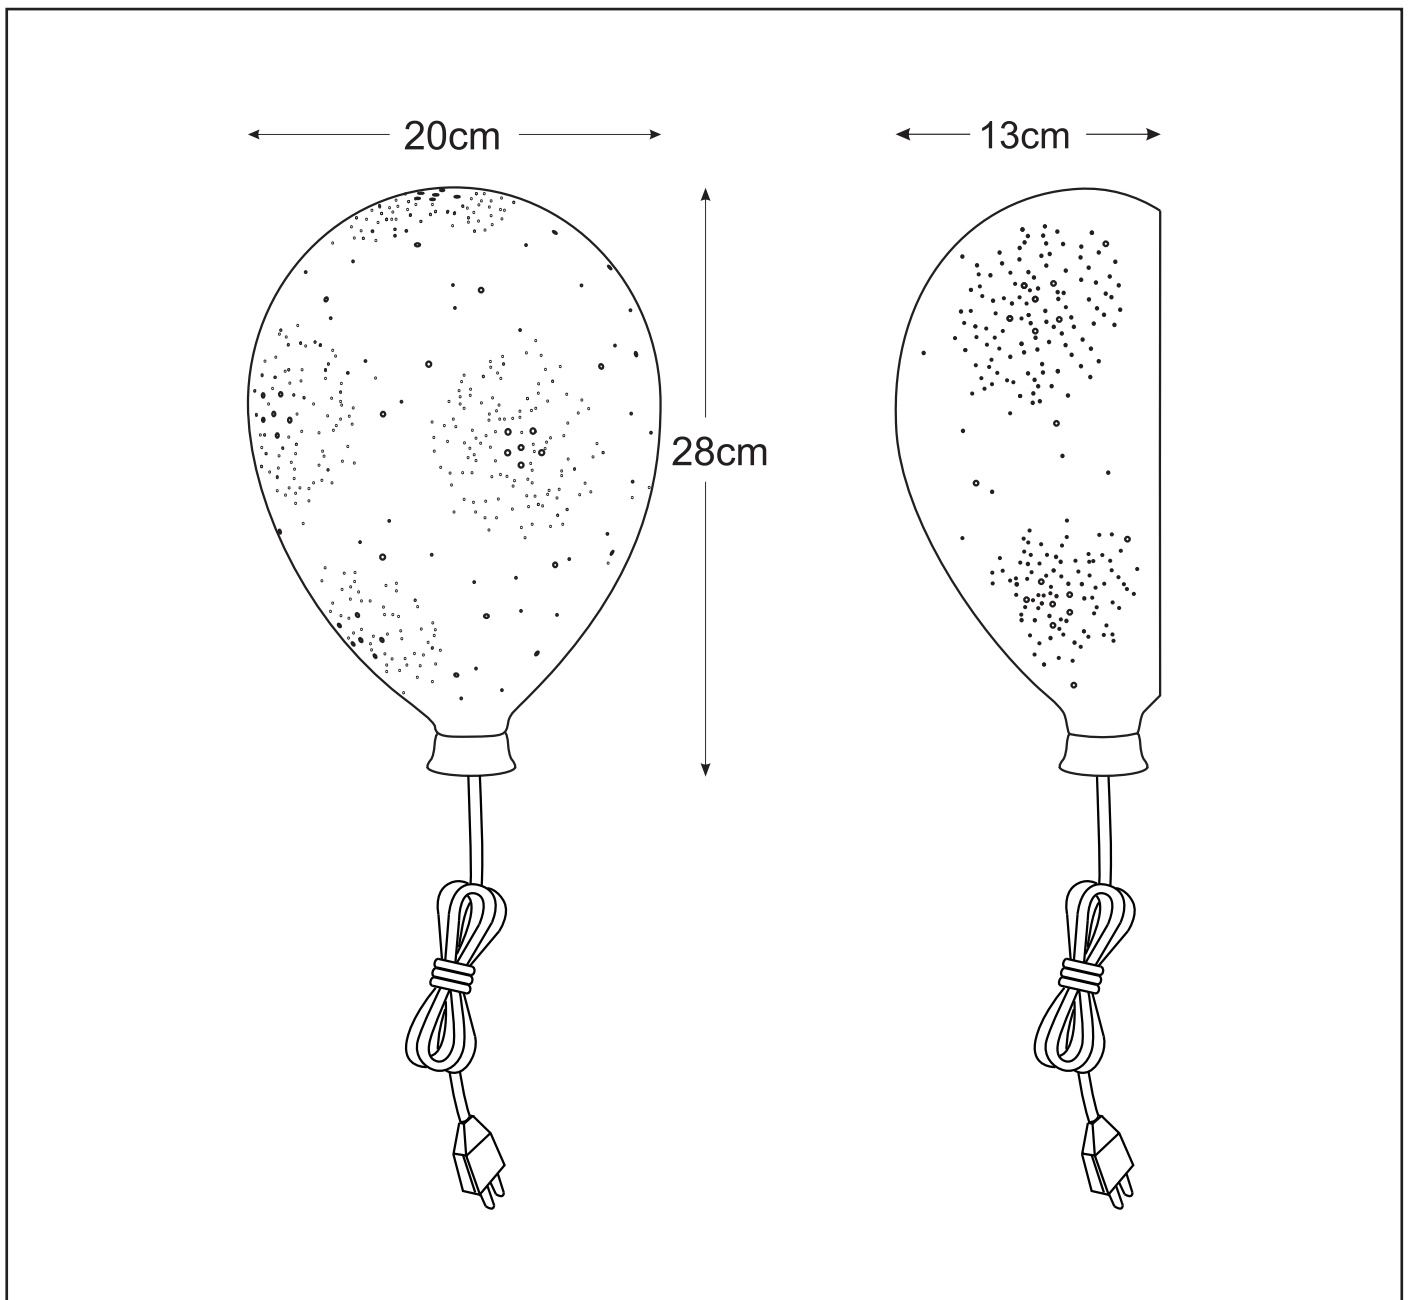

**RECOMMENDED LUCIDE
LIGHT SOURCE**

49023/04/60

Light source dimmable : Yes

Light source incl. : No

General

Dimensions LxWxH : 20.0cm x 13.0cm x 28.0cm
Height minimum : 28.0cm
Height maximum : 28.0cm
Dimensions shade LxWxH : 20.0cm x 13.0cm x 28.0cm
Main material : Porcelain
Ceiling rose material : -
Color : White
Style : Modern
Shape : Balloon shape
Weight : 0.74 kg
Warranty : 2 years

Product specifications

Dimmable : No
Light direction : Around(Diffuse)
Adjustable in height : No
Directional : Not Directional
Cable : Yes, Cable On Product
Cable length : 170 cm
Sensor : Without Sensor
Control : On/Off Switch In The Cord
IP-Class : 20
Electric class : 2
Light source including ? : No
Lamp socket : E14
Light source number : 1
Power requirements : 220-240V~50Hz
Bulb type & maximum wattage : E14-max.25W

For more specifications of this product please visit

www.lucide.com

BALLOON

item number : 13217/01/31

EAN code : 5411212133779

For more specifications, dimensions please visit

www.lucide.com

LUCIDE