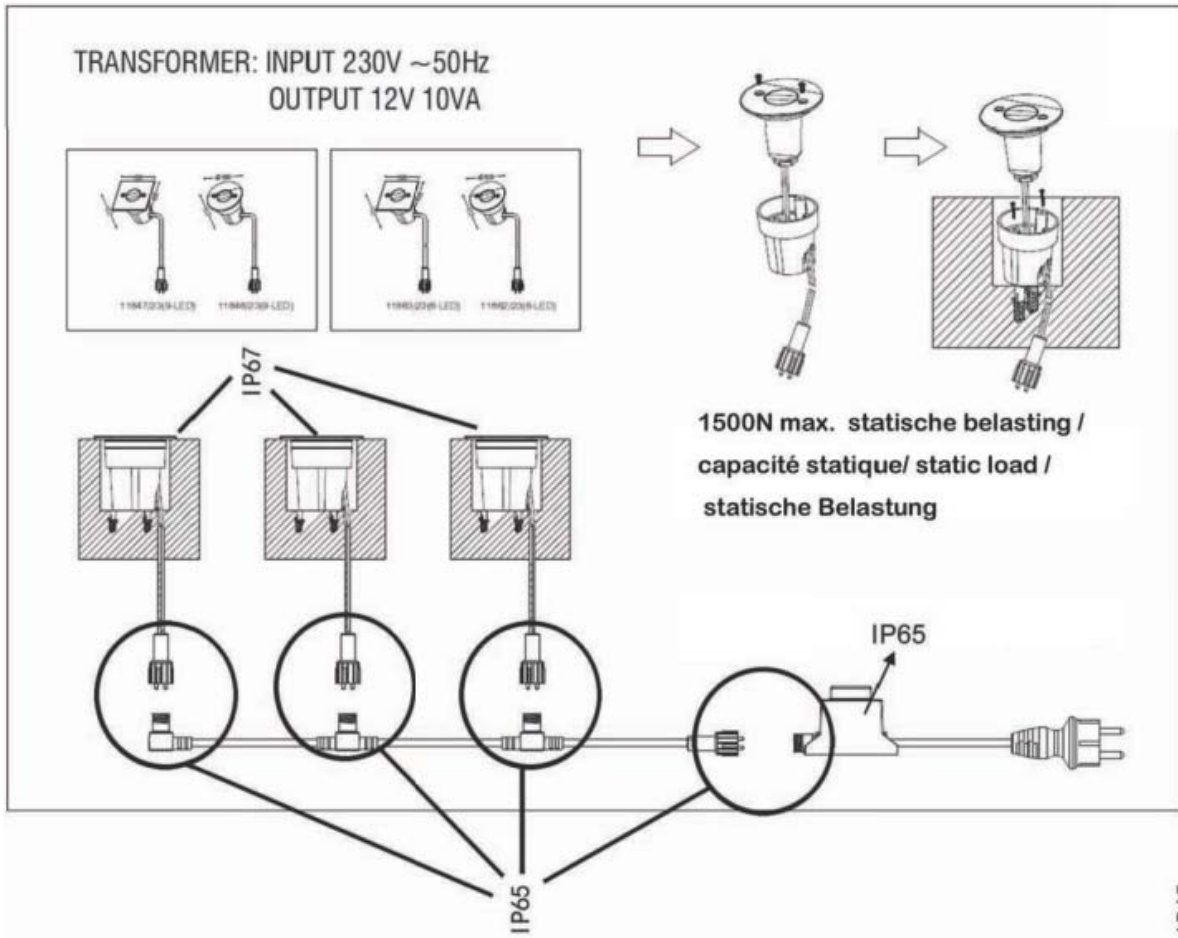

Line drawing of the item (with outline dimensions)

Item number: 11862/23/35

Installation drawing (the same as it in its instruction manual)

Technical details

materials used:	Metal
color:	Satin nickel
dimmable and how is the fixture dimmable:	
size: Height: Length: Width: Net Weight:	Ø6.6CM 1.825kg
power requirements:	220-240V~50Hz
bulb type and maximum Wattage:	Blue LED SELV Max.1.8W
number of bulbs:	3x6 LEDsx0.3W Module
IP degree:	IP65