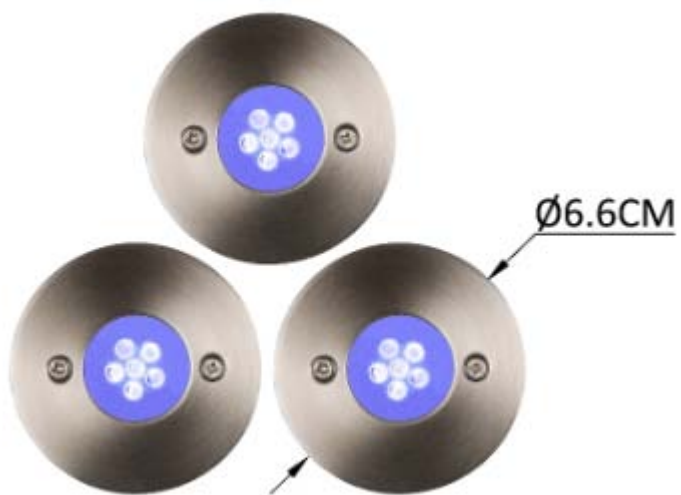

Line drawing of the item (with outline dimensions)

Item number: 11862/23/35

Installation drawing (the same as it in its instruction manual)

Technical details

materials used:	Metal
color:	Satin nickel
dimmable and how is the fixture dimmable:	
size: Height: Length: Width: Net Weight:	Ø6.6CM 1.825kg
power requirements:	220-240V~50Hz
bulb type and maximum Wattage:	Blue LED SELV Max.1.8W
number of bulbs:	3x6 LEDsx0.3W Module
IP degree:	IP65