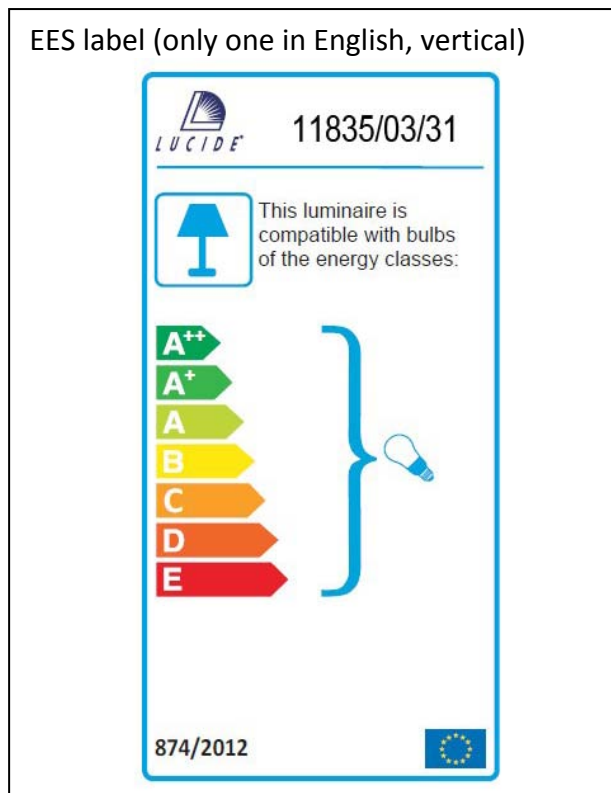

Technical details

materials used:	aluminium		
color:	White		
dimmable and how is the fixture dimmable:			
size:	Height:	202 cm	
	Length:	51.5cm	
	Width:	16.5cm	
	Net Weight:	1.9 kg	
power requirements:	220-240V ~50HZ		
bulb type and maximum Wattage:	E27 MAX 60W		
number of bulbs:	3 XE27		
IP degree:	IP44		

EES label (only one in English, vertical)

Lucide NV
Bisschoppenhoflaan 145
2100 Deurne
Belgium
info@lucide.be
tel: +32 (0)3 366 22 04
www.lucide.be