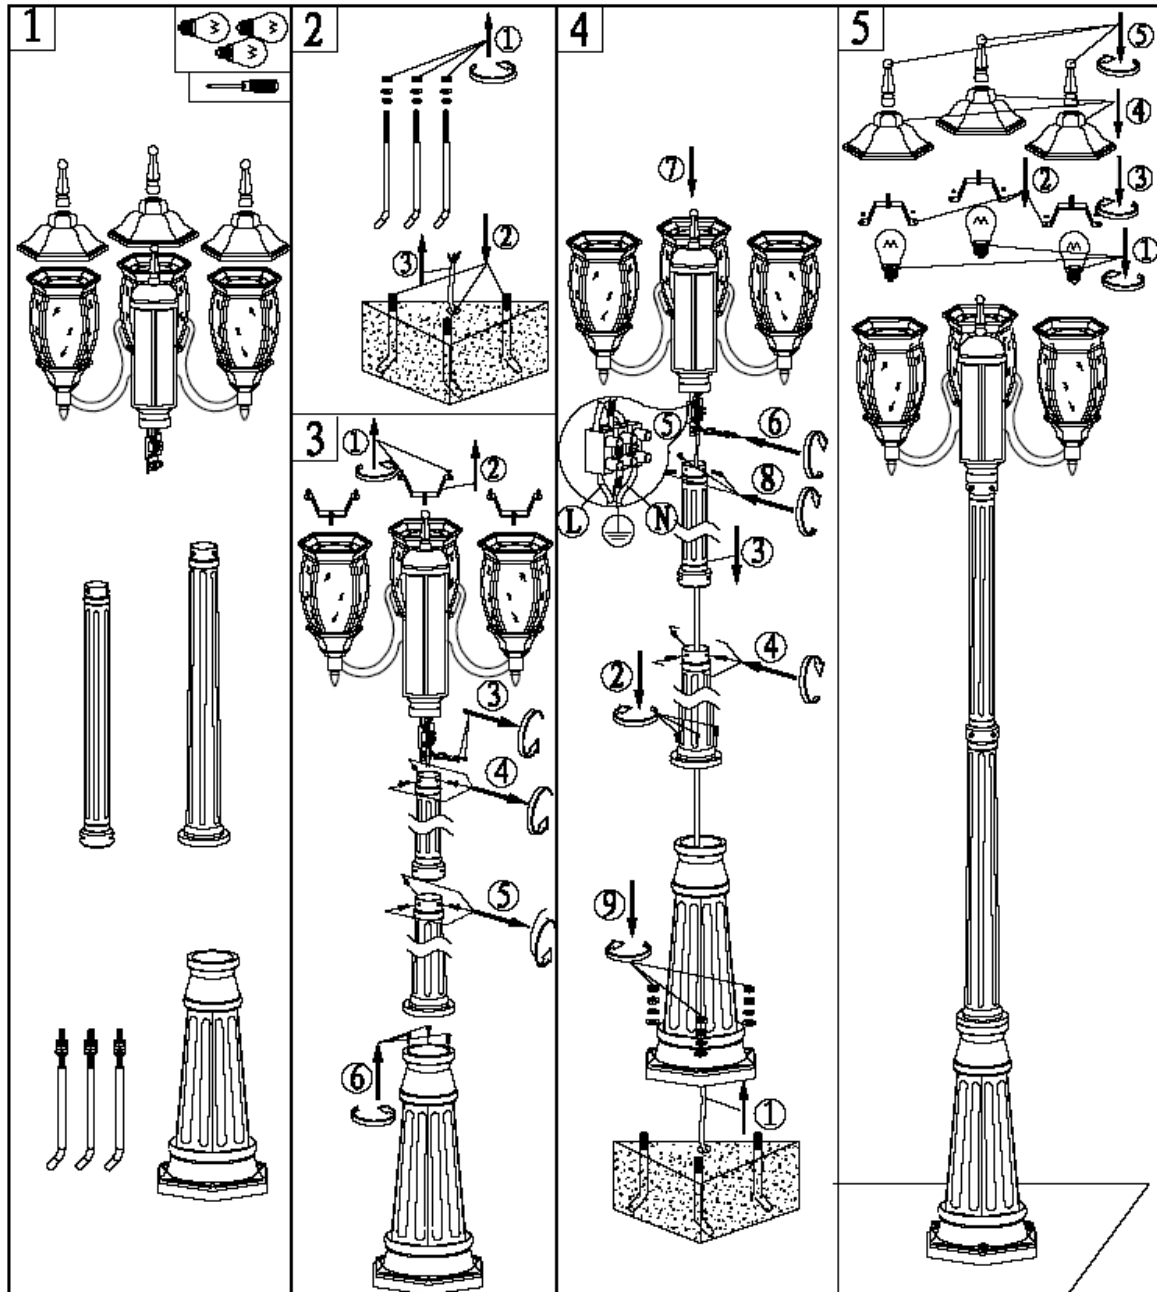

Line drawing of the item (with outline dimensions)

Item number: 11835/03/31

Installation drawing (the same as it in its instruction manual)

## Technical details

materials used:	aluminium		
color:	White		
dimmable and how is the fixture dimmable:			
size:	Height:	202 cm	
	Length:	51.5cm	
	Width:	16.5cm	
	Net Weight:	1.9 kg	
power requirements:	220-240V ~50HZ		
bulb type and maximum Wattage:	E27 MAX 60W		
number of bulbs:	3 XE27		
IP degree:	IP44		