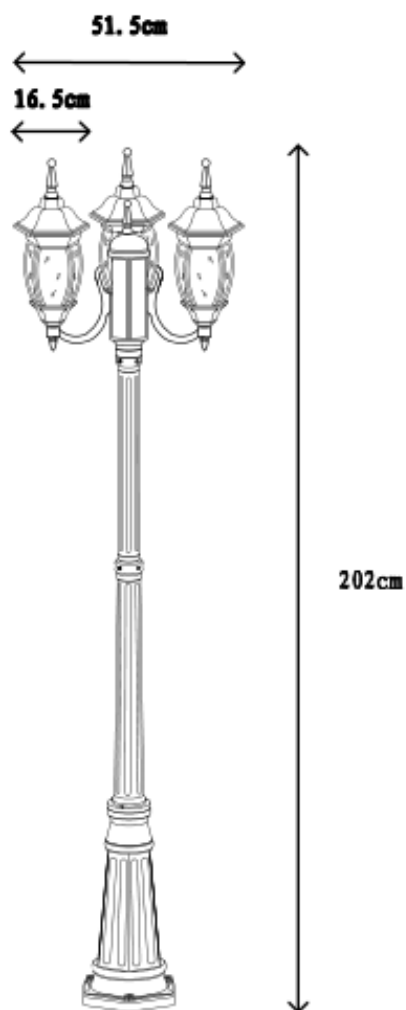

Line drawing of the item (with outline dimensions)

Item number: 11835/03/31

Installation drawing (the same as it in its instruction manual)

## Technical details

materials used:	aluminium		
color:	White		
dimmable and how is the fixture dimmable:			
size:	Height:	202 cm	
	Length:	51.5cm	
	Width:	16.5cm	
	Net Weight:	1.9 kg	
power requirements:	220-240V ~50HZ		
bulb type and maximum Wattage:	E27 MAX 60W		
number of bulbs:	3 XE27		
IP degree:	IP44		