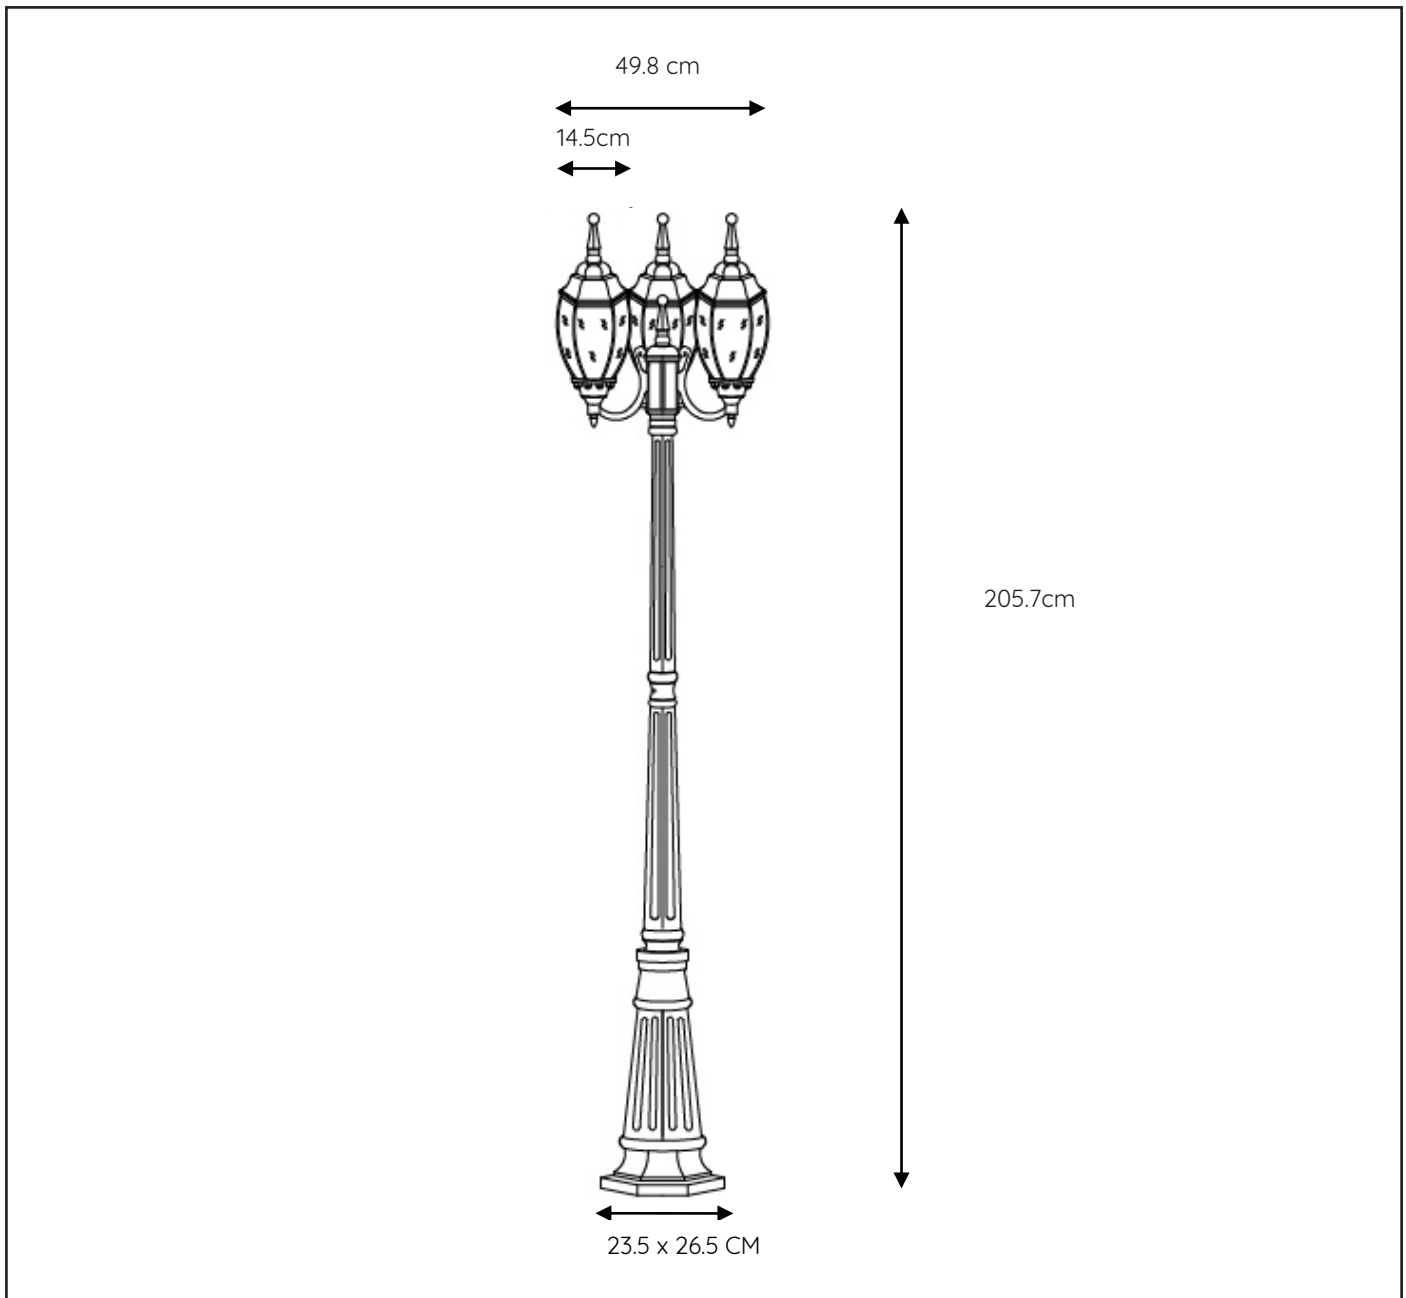

LUCIDE

GENERAL SPECIFICATIONS

**RECOMMENDED LUCIDE
LIGHT SOURCE
49020/05/60**
Light source dimmable : Yes
Light source incl. : No

General

Dimensions LxWxH : 49.8 cm x 14.5 cm x 205.7 cm
Height minimum : 38.7 cm
Height maximum : 205.7 cm
Dimensions shade LxWxH : 14.5 cm x 14.5 cm x 38.7 cm
Main material : Aluminum
Ceiling rose material : -
Color : Black
Style : Classic
Shape : Hexagon
Weight : 9.23 kg
Warranty : 2 years

Product specifications

Dimmable : No
Light direction : Uplight
Adjustable in height : No
Directional : Non-Directional
Cable : No
Cable length : -
Sensor : Without Sensor
Control : Light Switch Control
IP-Class : 44
Electric class : 1
Light source including ?: No
Lamp socket : E27
Light source number : 3
Power requirements : 220-240V~50Hz
Bulb type & maximum wattage : E27 max. 60W

IP44

IP54

IP65

IP67

Explanation of IP numbers for degrees of protection, see safety instruction manual in the box.

For more specifications of this product please visit

www.lucide.com

TIRENO

Item number : 11835/03/30

EAN code : 5 411212112804

For more specifications, dimensions please visit

LUCIDE

INSTALLATION DRAWING SPECIFICATIONS