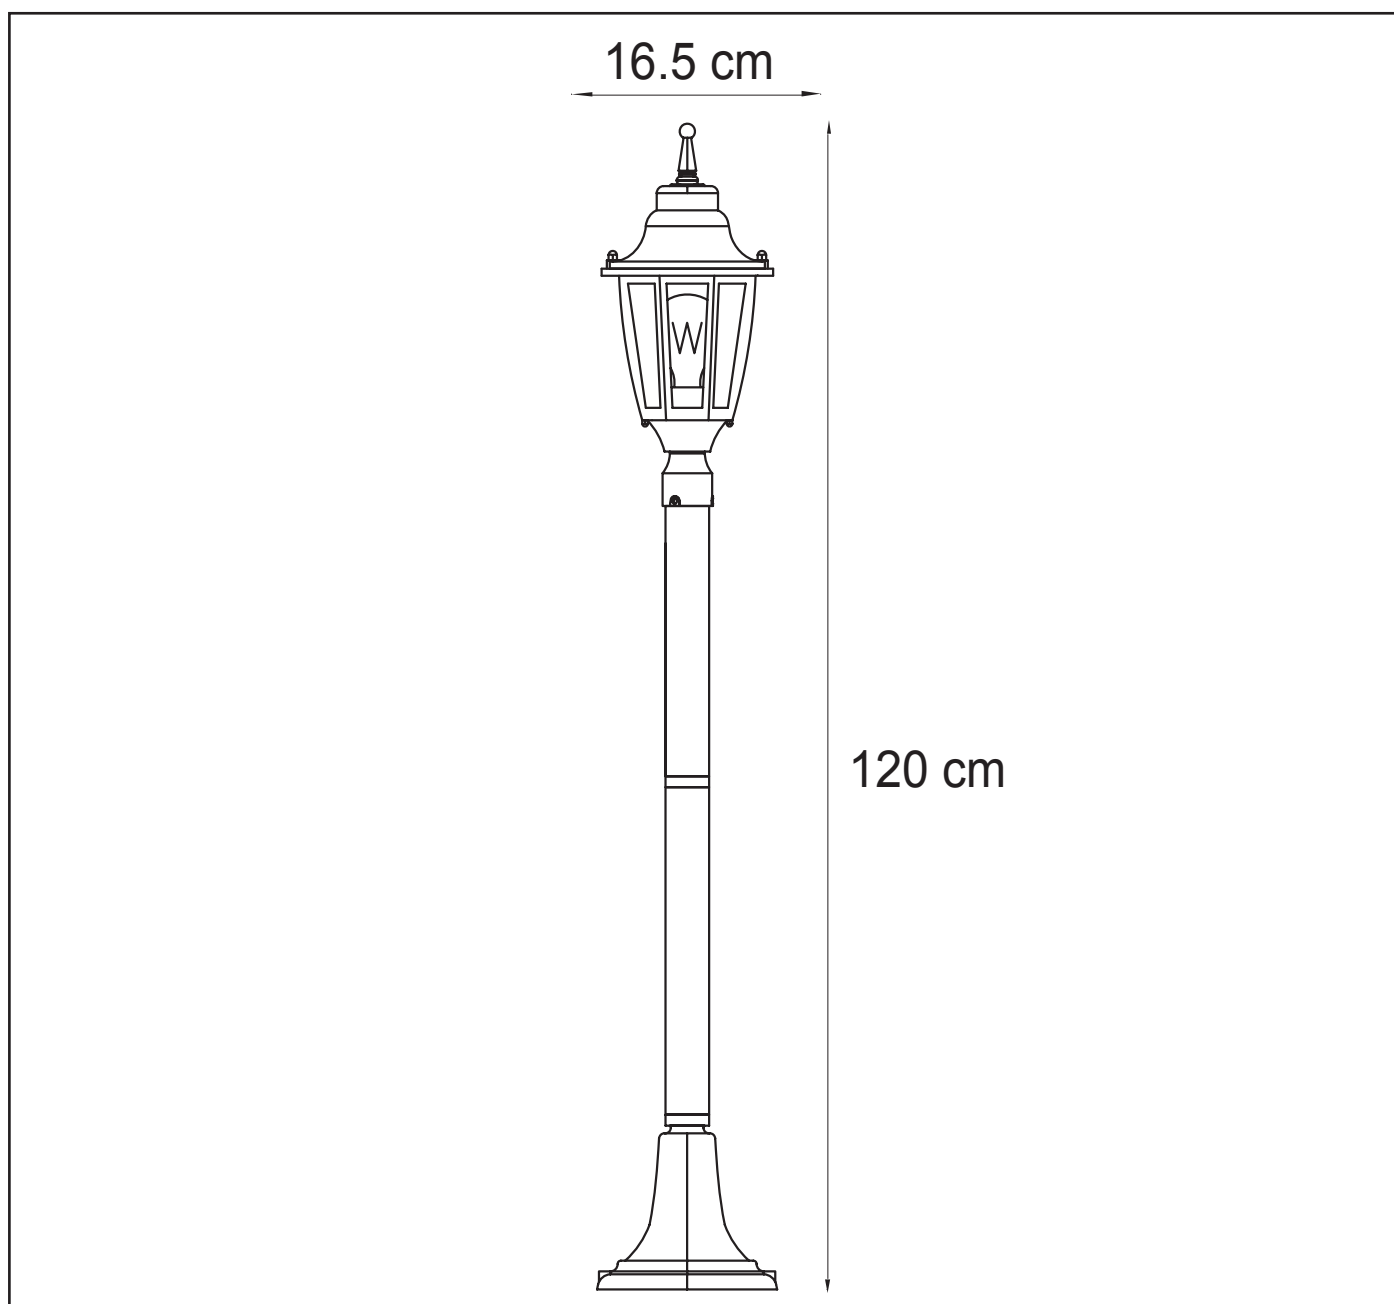

LUCIDE

GENERAL SPECIFICATIONS

RECOMMENDED LUCIDE LIGHT SOURCE

49020 /05/60

Light source dimmable : Yes

Light source incl. : No

General

Dimensions LxWxH : 16.5 cm x 16.5 cm x 120 cm

Height minimum : 120 cm

Height maximum : 120 cm

Dimensions shade LxWxH : \varnothing 14.5 x 7.1 cm

Main material : Aluminum

Ceiling rose material : Aluminium

Color : Black

Style : Classic

Shape : Hexagonal

Weight : 1.325 kg

Warranty : 2 years

Product specifications

Dimmable : No

Light direction : Around

Adjustable in height : No

Directional : Not Directional

Cable : No

www.lucide.com

LUCIDE

TECHNICAL DRAWING & DIMENSIONS

TIRENO

Item number : 11835/01/30

EAN code : 5411212110930

For more specifications, dimensions please visit

www.lucide.com