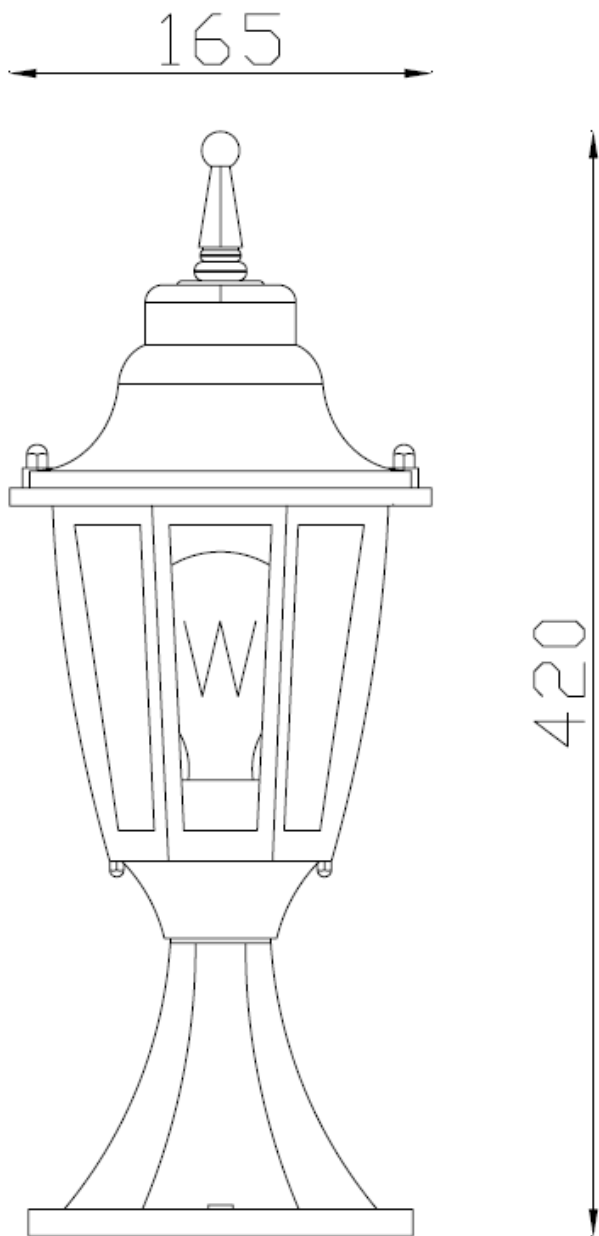

Line drawing of the item (with outline dimensions)

Item number:11834/01/31

Installation drawing (the same as it in its instruction manual)

### Technical details

materials used:	metal
color:	white
dimmable and how is the fixture dimmable:	
size:	Height: 420mm Length: 165mm Width: 165mm Net Weight:
power requirements:	220-240V~50Hz
bulb type and maximum Wattage:	E27 Max.60W
number of bulbs:	1×E27
IP degree:	IP44