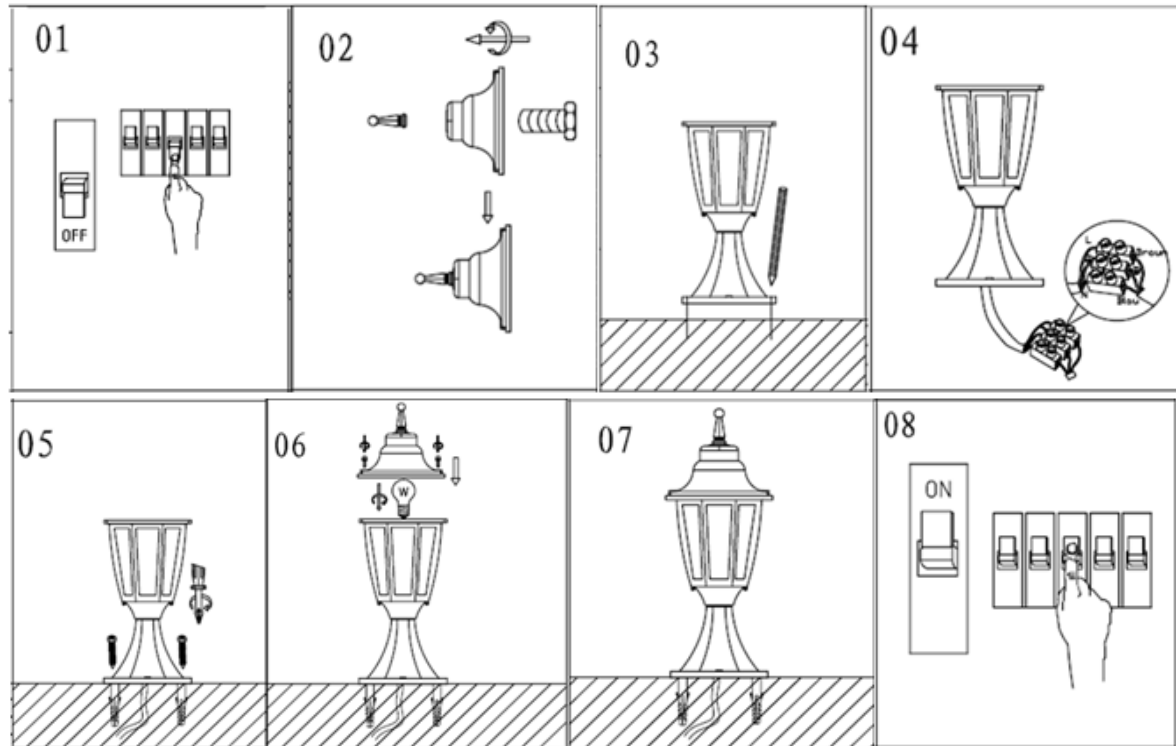

Line drawing of the item (with outline dimensions)

Item number:11834/01/31

Installation drawing (the same as it in its instruction manual)

### Technical details

materials used:	metal
color:	white
dimmable and how is the fixture dimmable:	
size:	Height: 420mm Length: 165mm Width: 165mm Net Weight:
power requirements:	220-240V~50Hz
bulb type and maximum Wattage:	E27 Max.60W
number of bulbs:	1×E27
IP degree:	IP44