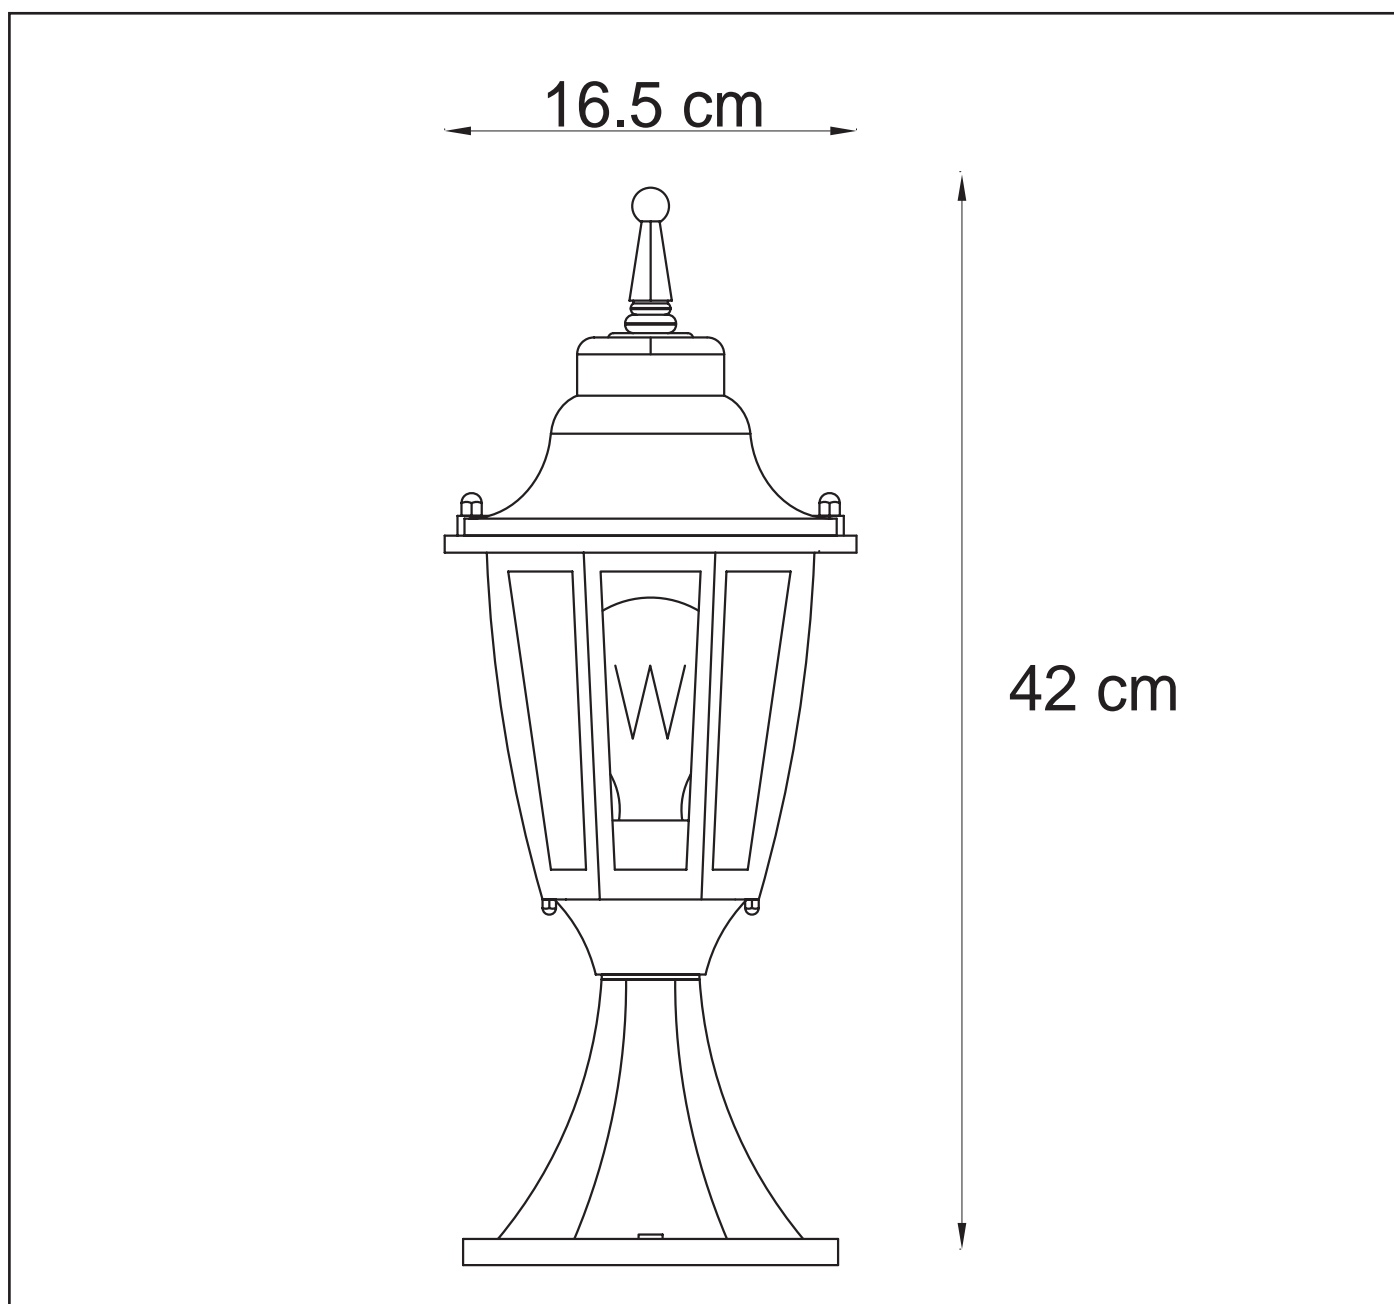

TIRENO

Item number : 11834/01/30

EAN code : 5411212110909

For more specifications, dimensions please visit

www.lucide.com