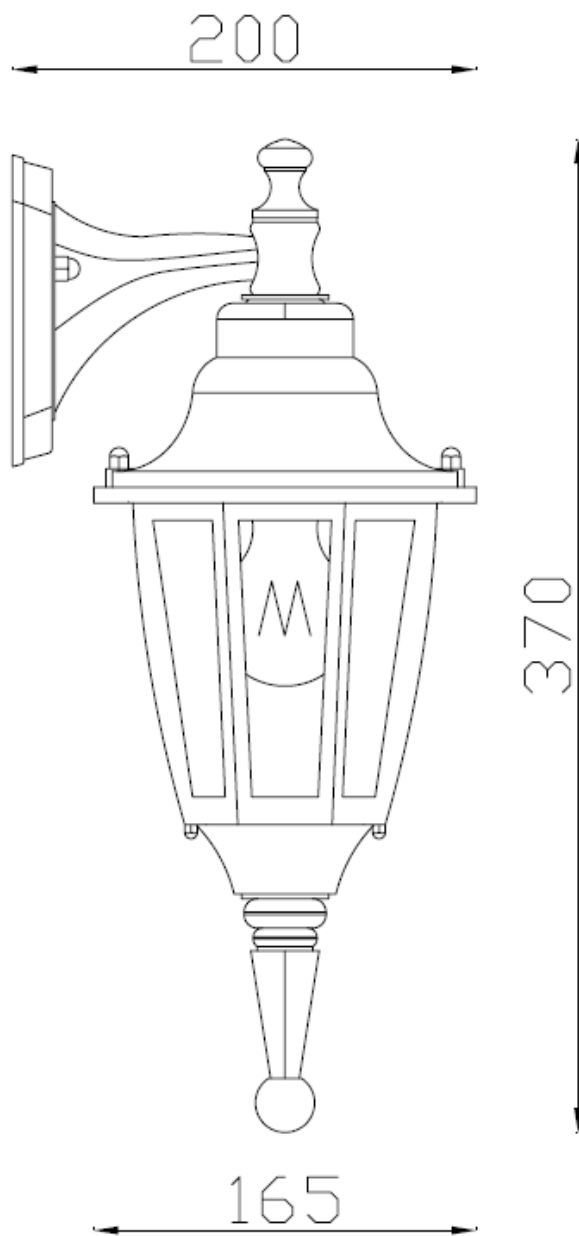

Line drawing of the item (with outline dimensions)

Item number:11833/01/31

Installation drawing (the same as it in its instruction manual)

Technical details

materials used:	metal
color:	white
dimmable and how is the fixture dimmable:	
size:	Height: 370mm Length: 200mm Width: 165mm Net Weight:
power requirements:	220-240V~50Hz
bulb type and maximum Wattage:	E27 Max.60W
number of bulbs:	1×E27
IP degree:	IP44