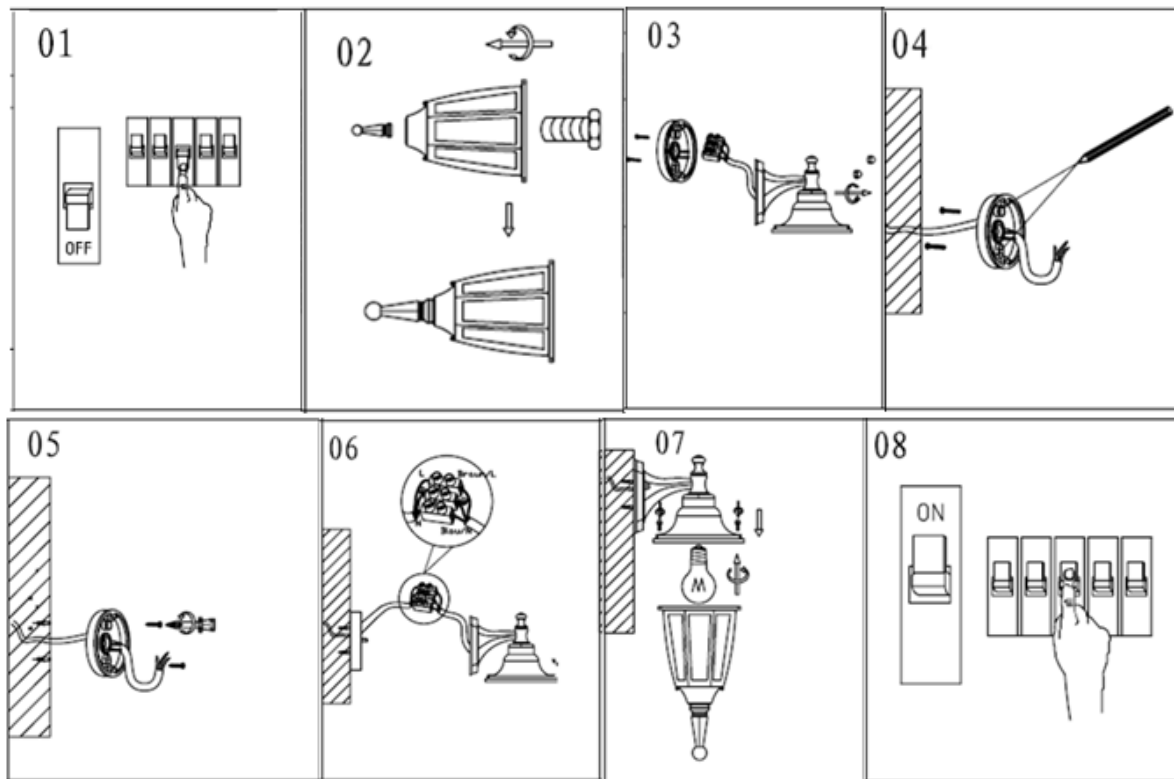

Line drawing of the item (with outline dimensions)

Item number:11833/01/31

Installation drawing (the same as it in its instruction manual)

Technical details

materials used:	metal
color:	white
dimmable and how is the fixture dimmable:	
size:	Height: 370mm Length: 200mm Width: 165mm Net Weight:
power requirements:	220-240V~50Hz
bulb type and maximum Wattage:	E27 Max.60W
number of bulbs:	1×E27
IP degree:	IP44