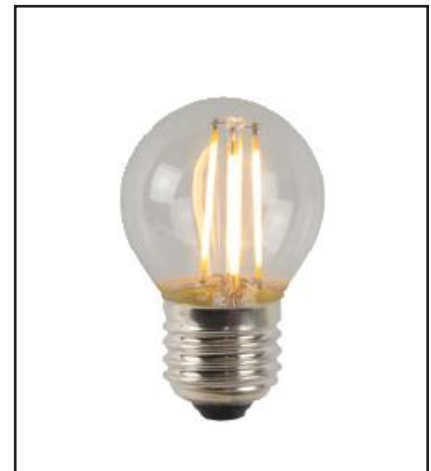

LUCIDE

GENERAL SPECIFICATIONS

**RECOMMENDED LUCIDE
LIGHT SOURCE
49021/04/60**
Light source dimmable : Yes
Light source incl. : No

General

Dimensions LxWxH : 27 cm x 17.5 cm x 25 cm
Height minimum : -
Height maximum : 25 cm
Dimensions shade LxWxH : 27 cm x 17.5 cm x 25 cm
Main material : Aluminum
Ceiling rose material : -
Color : Black & White
Style : Modern
Shape : Sector
Weight : 0.94 kg
Warranty : 2 years

Product specifications

Dimmable : No
Light direction : Uplight
Adjustable in height : No
Directional : Non-Directional
Cable : No
Cable length : -
Sensor : Without Sensor
Control : Light Switch Control
IP-Class : 44
Electric class : 1
Light source including ?: No
Lamp socket : E27
Light source number : 1
Power requirements : 220-240V~50Hz
Bulb type & maximum wattage : E27 max. 60W