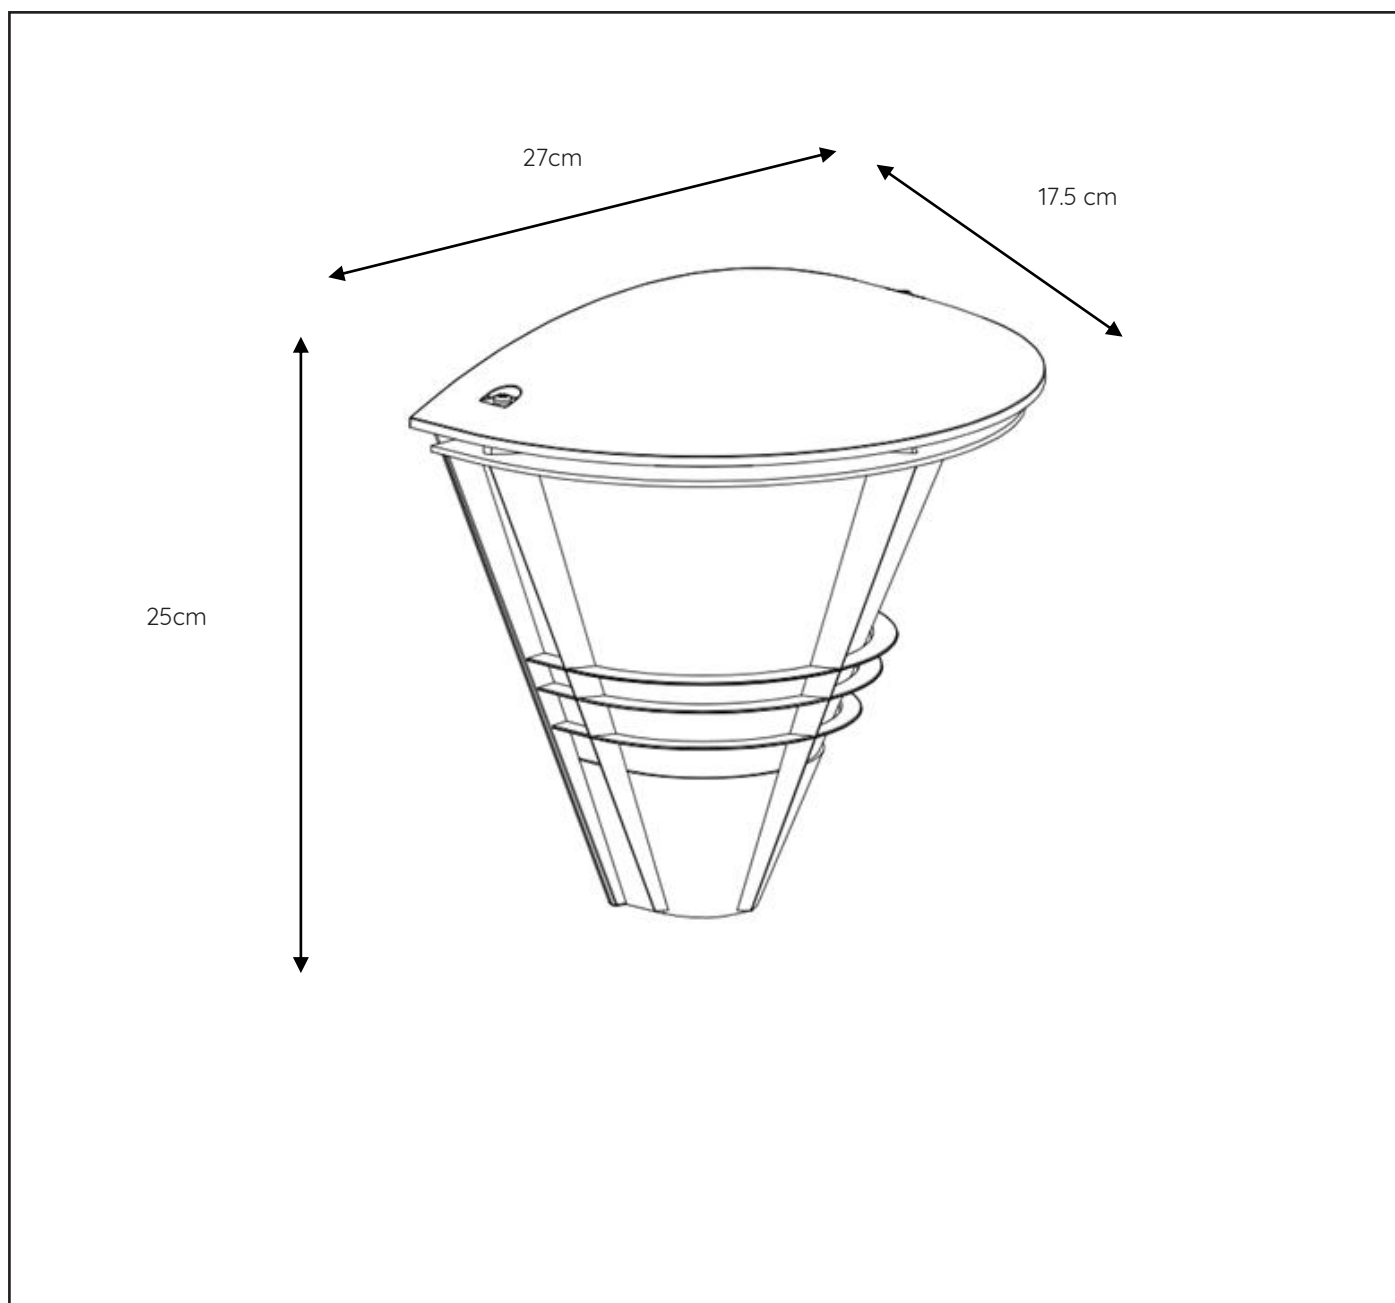

LUCIDE

GENERAL SPECIFICATIONS

**RECOMMENDED LUCIDE
LIGHT SOURCE
49021/04/60**
Light source dimmable : Yes
Light source incl. : No

General

Dimensions LxWxH : 27 cm x 17.5 cm x 25 cm
Height minimum : -
Height maximum : 25 cm
Dimensions shade LxWxH : 27 cm x 17.5 cm x 25 cm
Main material : Aluminum
Ceiling rose material : -
Color : Black & White
Style : Modern
Shape : Sector
Weight : 0.94 kg
Warranty : 2 years

Product specifications

Dimmable : No
Light direction : Uplight
Adjustable in height : No
Directional : Non-Directional
Cable : No
Cable length : -
Sensor : Without Sensor
Control : Light Switch Control
IP-Class : 44
Electric class : 1
Light source including ?: No
Lamp socket : E27
Light source number : 1
Power requirements : 220-240V~50Hz
Bulb type & maximum wattage : E27 max. 60W

IP44

IP54

IP65

IP67

Explanation of IP numbers for degrees of protection, see safety instruction manual in the box.

For more specifications of this product please visit

www.lucide.com

LIVIA

Item number : 11812/01/30

EAN code : 5 411212114 402

Item number : 11812/01/31

EAN code : 5 411212114 419

For more specifications, dimensions please visit

LUCIDE

INSTALLATION DRAWING SPECIFICATIONS