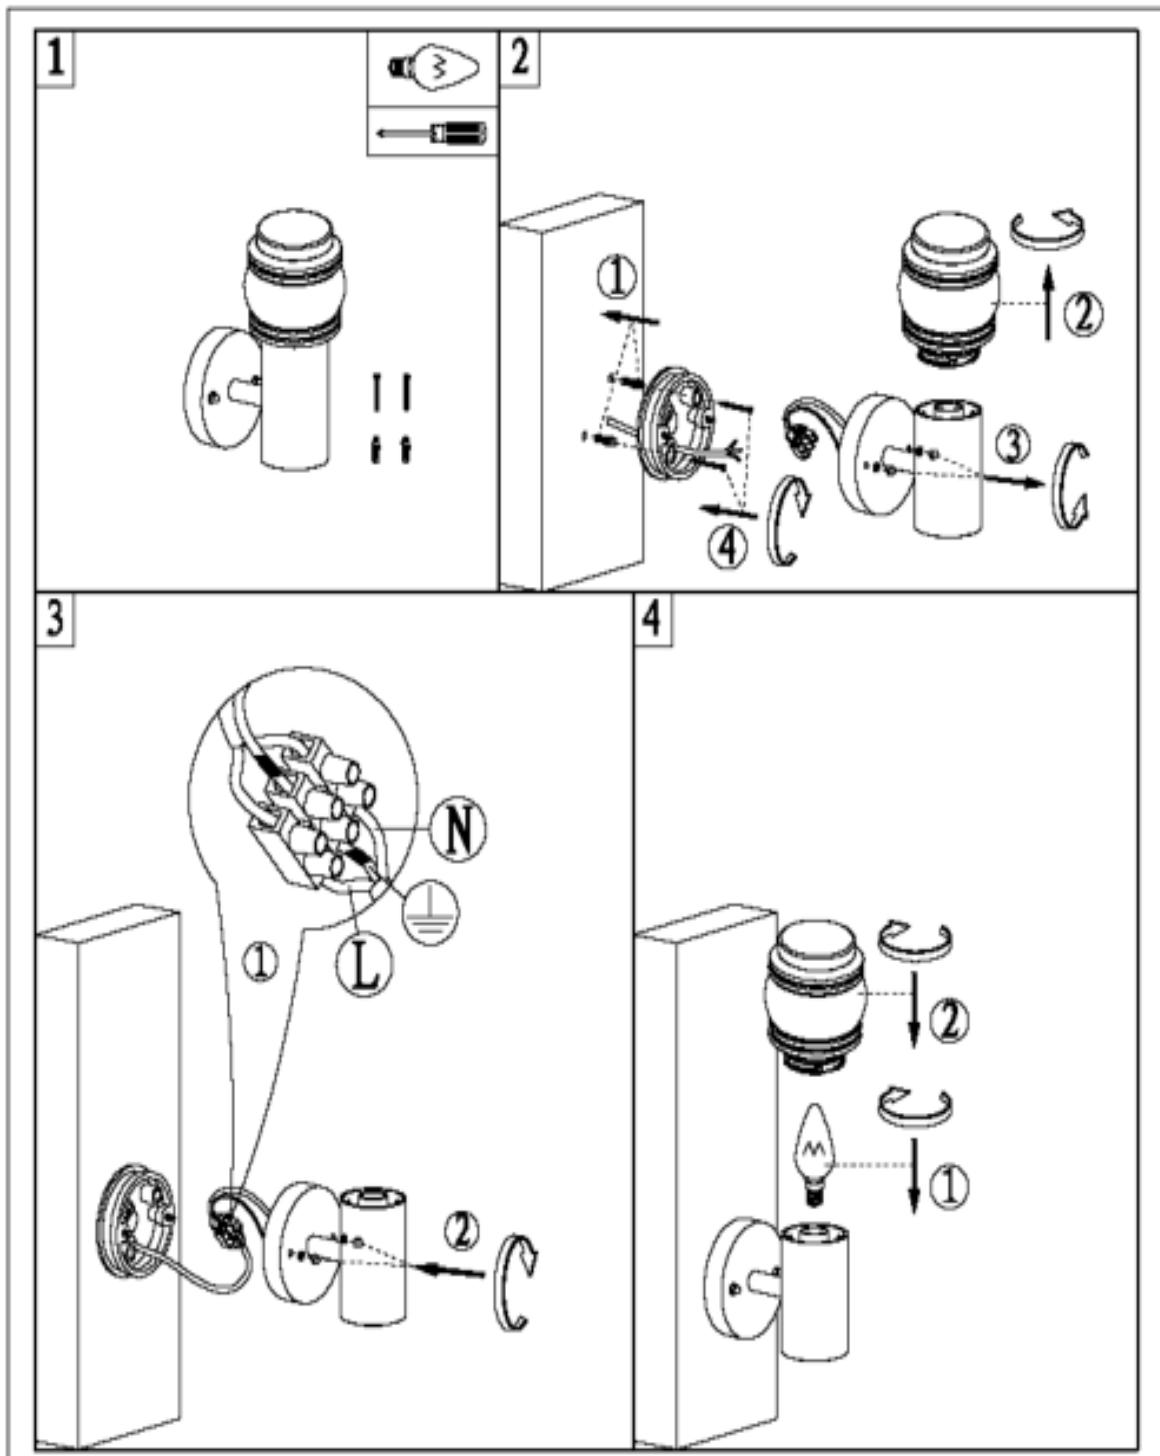

Line drawing of the item (with outline dimensions)

Item number: 11806/01/12

Installation drawing (the same as it in its instruction manual)

Technical details

materials used:		Stainless steel
color:		Black
dimmable and how is the fixture dimmable:		
size:	Height:	12.8cm
	Length:	20cm
	Width:	9cm
	Net Weight:	0.42kg
power requirements:		220-240V ~50HZ
bulb type and maximum Wattage:		E14 Max 40W
number of bulbs:		1XE14
IP degree:		IP44