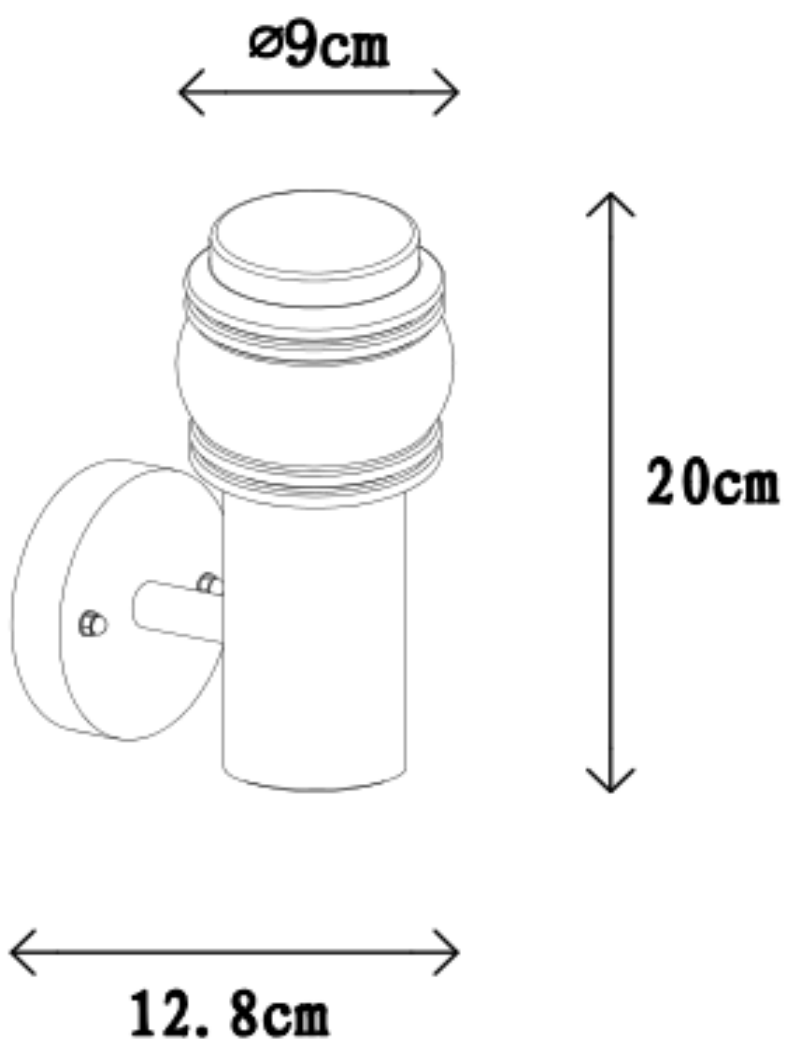

Line drawing of the item (with outline dimensions)

Item number: 11806/01/12

Installation drawing (the same as it in its instruction manual)

Technical details

materials used:		Stainless steel
color:		Black
dimmable and how is the fixture dimmable:		
size:	Height:	12.8cm
	Length:	20cm
	Width:	9cm
	Net Weight:	0.42kg
power requirements:		220-240V ~50HZ
bulb type and maximum Wattage:		E14 Max 40W
number of bulbs:		1XE14
IP degree:		IP44