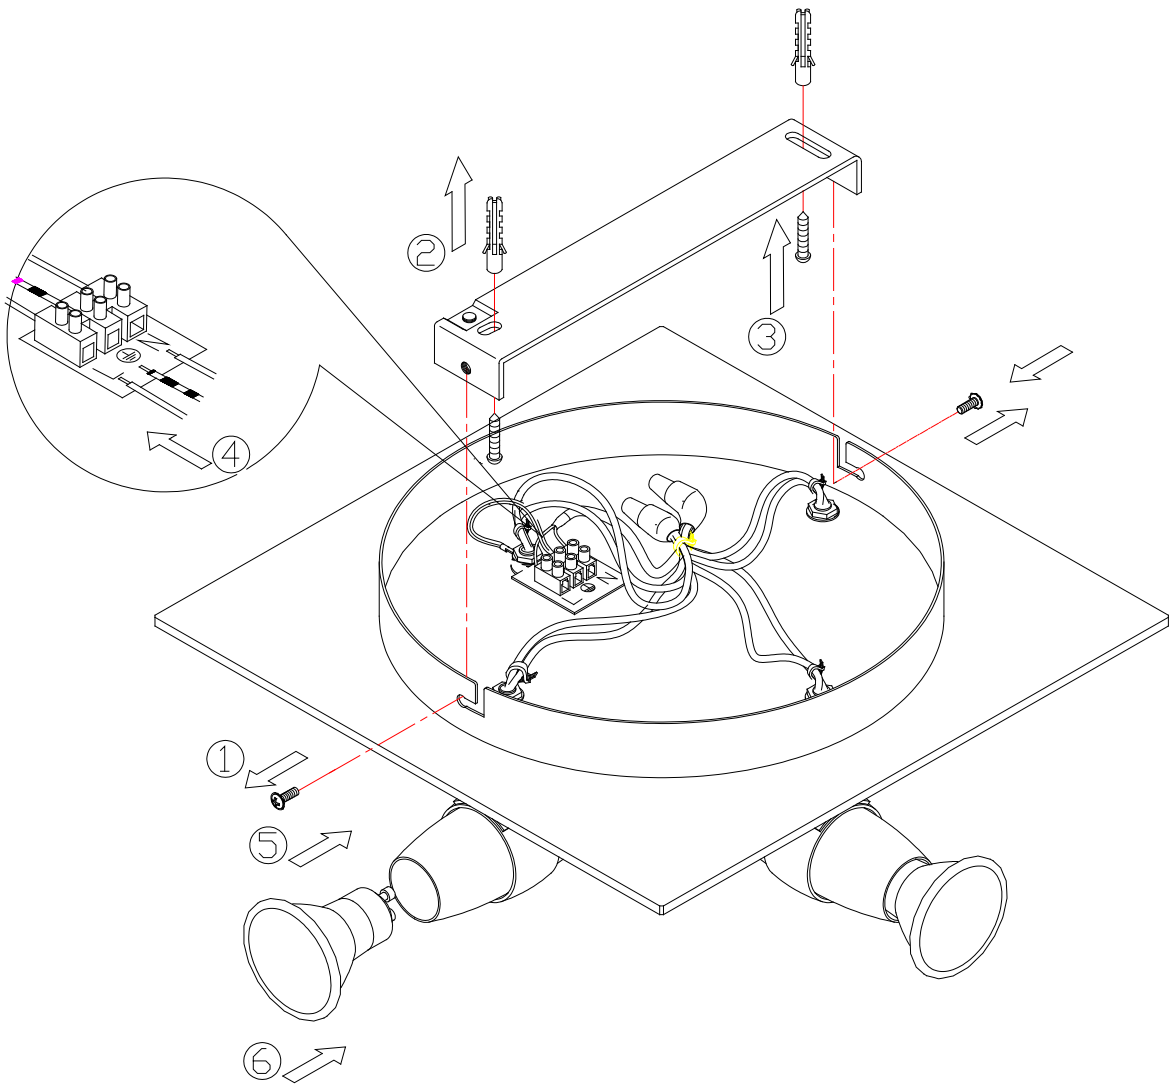

Item number: 10922/19/12

Technical details

Materials used:	Metal+glass
Color:	Satin nickel+polish chrome
Dimmable and how is fixture dimmable	Wall dimmer
Size:	Height: 130mm
	Length: 270mm
	Width: 270mm
	Net weight: 1.8kg
Power requirements:	220-240V~50Hz
Bulb type and maximum wattage:	GU10 LED 5W
Number of bulbs:	4xGU10
IP degree:	IP20