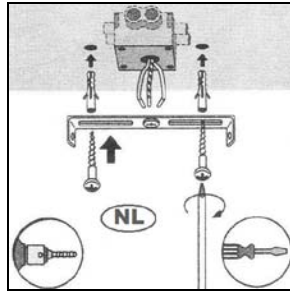

Item number: 10922/19/12

Technical details

Materials used:	Metal+glass
Color:	Satin nickel+polish chrome
Dimmable and how is fixture dimmable	Wall dimmer
Size:	Height: 130mm
	Length: 270mm
	Width: 270mm
	Net weight: 1.8kg
Power requirements:	220-240V~50Hz
Bulb type and maximum wattage:	GU10 LED 5W
Number of bulbs:	4xGU10
IP degree:	IP20