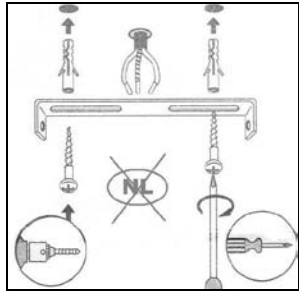

Item number: 10922/19/12

Technical details

Materials used:	Metal+glass
Color:	Satin nickel+polish chrome
Dimmable and how is fixture dimmable	Wall dimmer
Size:	Height: 130mm
	Length: 270mm
	Width: 270mm
	Net weight: 1.8kg
Power requirements:	220-240V~50Hz
Bulb type and maximum wattage:	GU10 LED 5W
Number of bulbs:	4xGU10
IP degree:	IP20