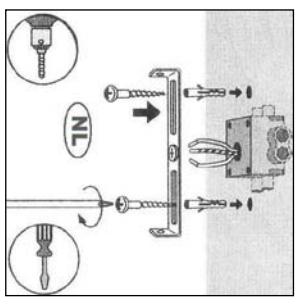

#### Technical details

Materials used:	Metal
Color:	White+wooden painted
Dimmable and how is fixture dimmable	Wall dimmer
Size:	Height: 130mm
	Length: 300mm
	Width: 60mm
	Net weight: 0.65kg
Power requirements:	220-240V~50Hz
Bulb type and maximum wattage:	GU10 LED 5W
Number of bulbs:	2
IP degree:	IP20