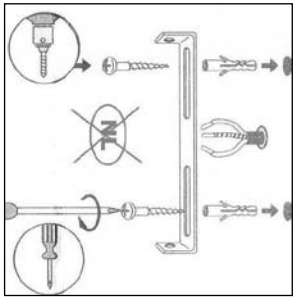

#### Technical details

Materials used:	Metal
Color:	White+wooden painted
Dimmable and how is fixture dimmable	Wall dimmer
Size:	Height: 130mm
	Length: 300mm
	Width: 60mm
	Net weight: 0.65kg
Power requirements:	220-240V~50Hz
Bulb type and maximum wattage:	GU10 LED 5W
Number of bulbs:	2
IP degree:	IP20