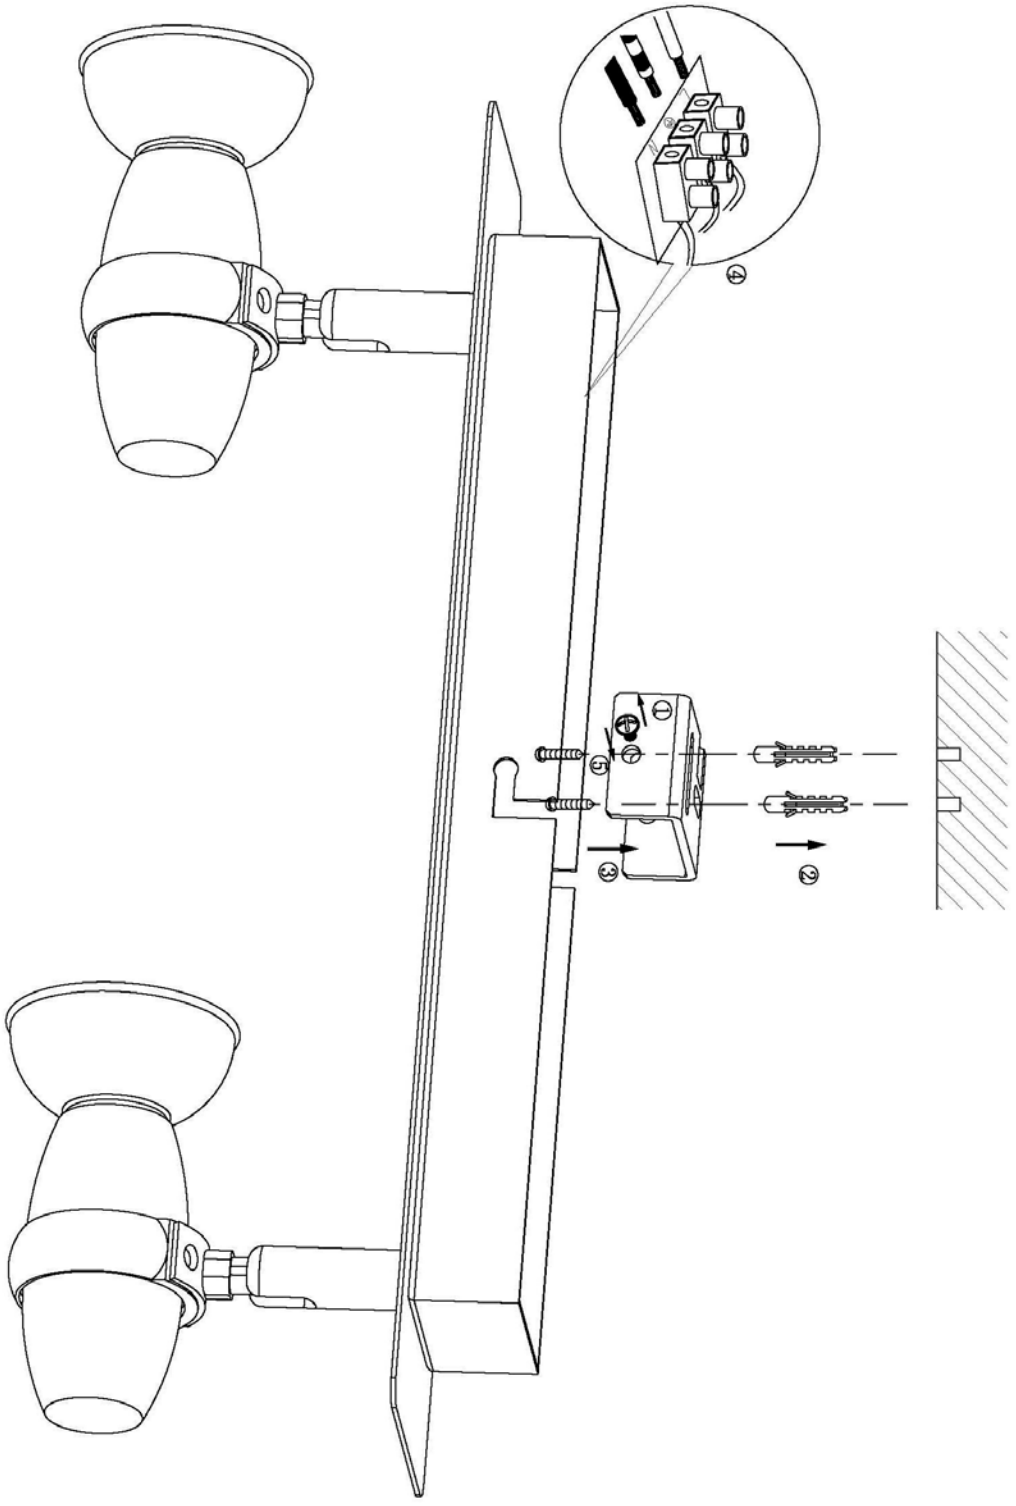

Item number: 10922/10/31

#### Technical details

Materials used:	Metal
Color:	White+wooden painted
Dimmable and how is fixture dimmable	Wall dimmer
Size:	Height: 130mm
	Length: 300mm
	Width: 60mm
	Net weight: 0.65kg
Power requirements:	220-240V~50Hz
Bulb type and maximum wattage:	GU10 LED 5W
Number of bulbs:	2
IP degree:	IP20