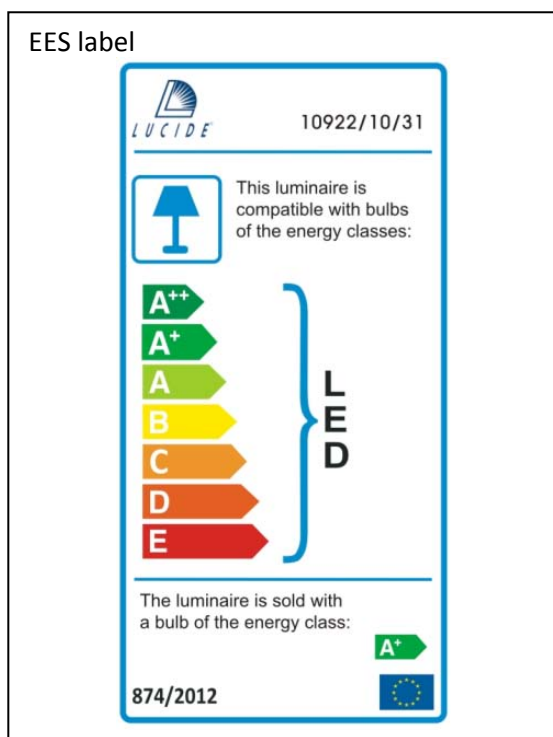

Garantiebestimmungen:

Lucide NV garantiert für einen Zeitraum von 2 Jahren ab Kaufdatum und Kauf durch den Endkunden, dass das gelieferte Produkt frei von Material- und Herstellungsfehlern ist, sofern das Produkt gemäß der Bedienungsanleitung installiert und gewartet wird.
Von der Garantie ausgenommen: 1. Gebrochene Glasteile der Fassung werden nur innerhalb von 14 Tagen ab Kauf durch den Endkunden ersetzt. 2. Normaler Verschleiß, Verfärbungen aufgrund des normalen Gebrauchs. 3. Beschädigungen aufgrund externer Ursachen wie Feuer, Wasser, unsachgemäße Nutzung/ Installation oder Wartung des Produkts.
Kunden müssen das defekte Produkt/Teil und den Originalkaufbeleg einsenden, um Garantieansprüche geltend zu machen.

Other languages of the manual and further explanations can be found on our website.