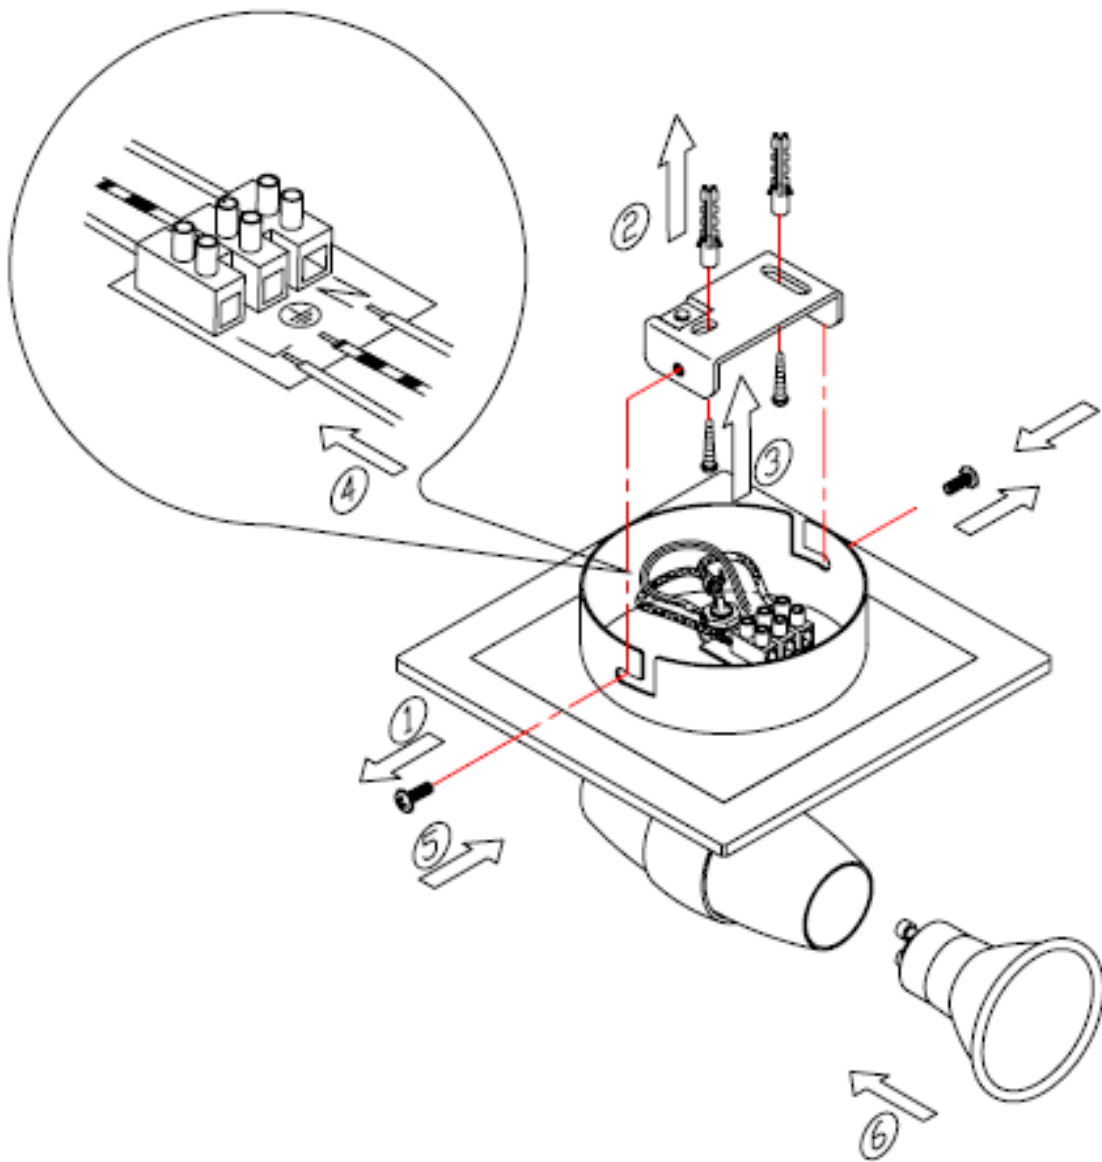

Item number: 10922/05/12

Technical details

Materials used:	Metal+glass
Color:	Satin nickel+polish chrome
Dimmable and how is fixture dimmable	Wall dimmer
Size:	Height: 130mm
	Length: 130mm
	Width: 130mm
	Net weight: 0.43kg
Power requirements:	220-240V~50Hz
Bulb type and maximum wattage:	GU10 LED 5W
Number of bulbs:	1xGU10
IP degree:	IP20