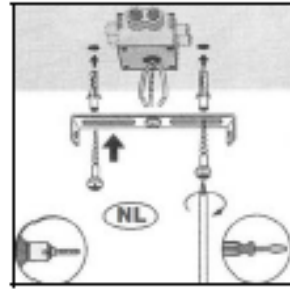

Item number: 10922/05/12

Technical details

Materials used:	Metal+glass
Color:	Satin nickel+polish chrome
Dimmable and how is fixture dimmable	Wall dimmer
Size:	Height: 130mm
	Length: 130mm
	Width: 130mm
	Net weight: 0.43kg
Power requirements:	220-240V~50Hz
Bulb type and maximum wattage:	GU10 LED 5W
Number of bulbs:	1xGU10
IP degree:	IP20