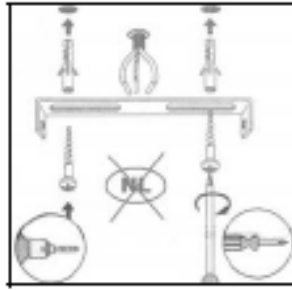

Item number: 10922/05/12

Technical details

Materials used:	Metal+glass
Color:	Satin nickel+polish chrome
Dimmable and how is fixture dimmable	Wall dimmer
Size:	Height: 130mm
	Length: 130mm
	Width: 130mm
	Net weight: 0.43kg
Power requirements:	220-240V~50Hz
Bulb type and maximum wattage:	GU10 LED 5W
Number of bulbs:	1xGU10
IP degree:	IP20