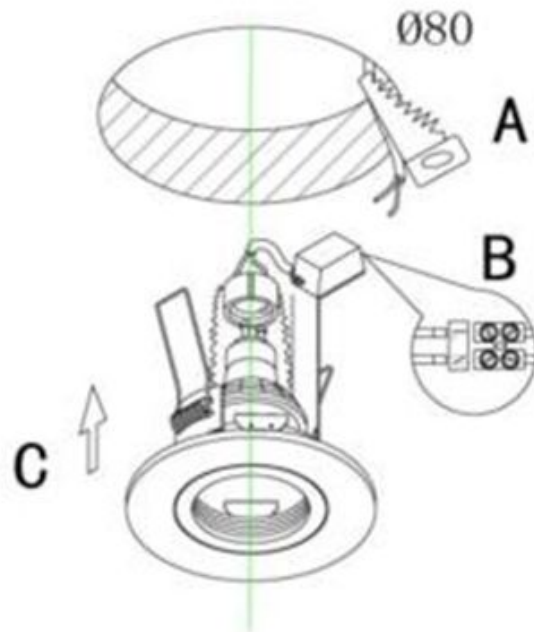

Line drawing of the item

Item number: 10909-01-12

Installation drawing

Technical details

materials used:	Aluminum
color:	Aluminum
dimmmable and how is the fixture dimmmable:	
size:	Height: Length: Width: Net Weight:
	95mm 95mm 0.53kg
power requirements:	220-240V/- 50Hz
bulb type and maximum Wattage:	GU10 Max. 35W
number of bulbs:	1× GU10
IP degree:	IP20