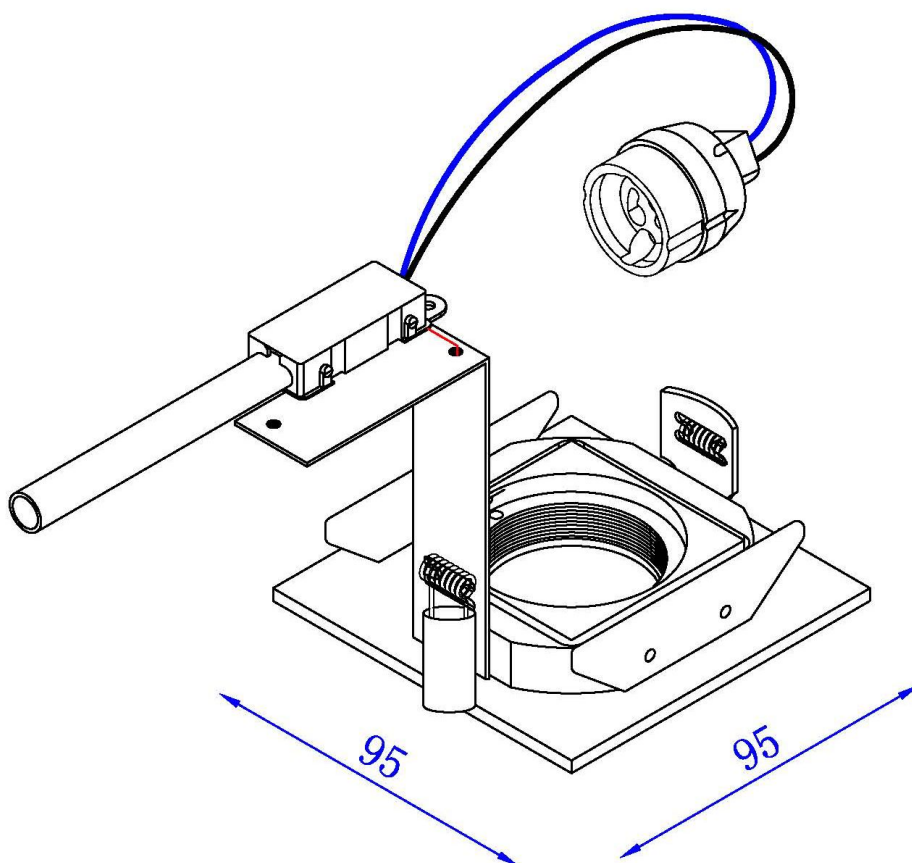

Line drawing of the item

Item number: 10909-01-12

Installation drawing

Technical details

materials used:	Aluminum
color:	Aluminum
dimmmable and how is the fixture dimmmable:	
size:	Height: Length: Width: Net Weight:
	95mm 95mm 0.53kg
power requirements:	220-240V/- 50Hz
bulb type and maximum Wattage:	GU10 Max. 35W
number of bulbs:	1× GU10
IP degree:	IP20