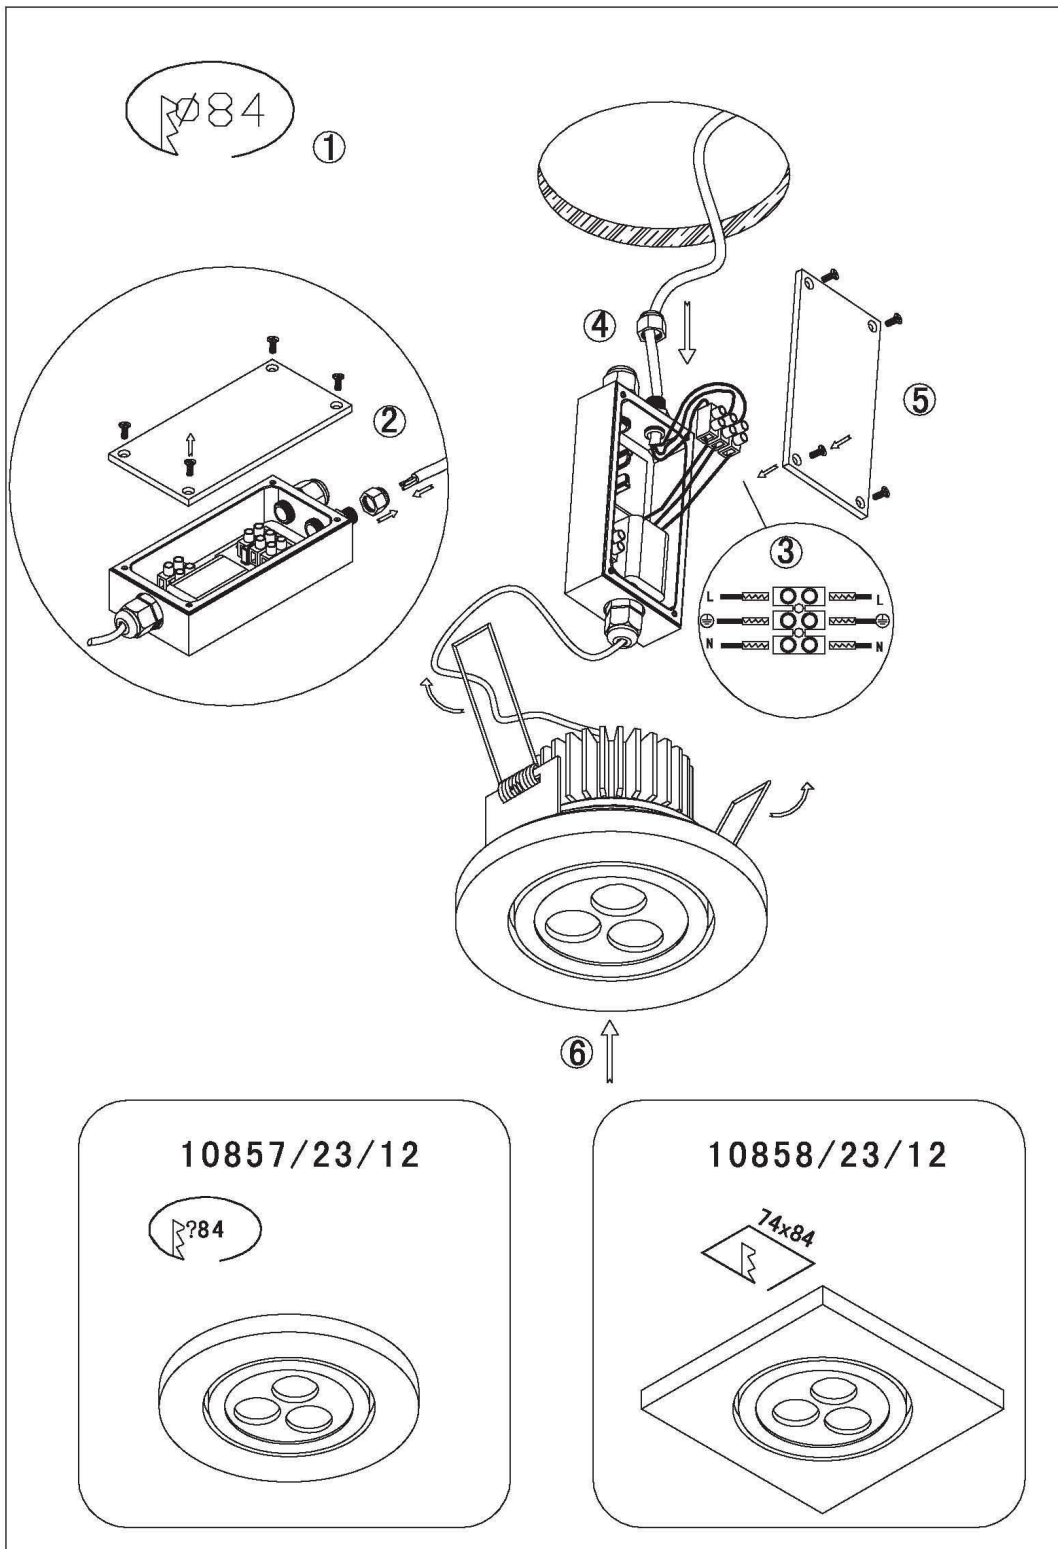

Line drawing of the item

Item number: 10858-23-12

Installation drawing

Technical details

materials used:	Aluminum
color:	Aluminum
dimmmable and how is the fixture dimmmable:	
size:	Height: Length: Width: Net Weight:
	90mm 90mm 0.55kg
power requirements:	220-240V/- 50Hz
bulb type and maximum Wattage:	LED Max. 1W
number of bulbs:	3 × LED
IP degree:	IP54