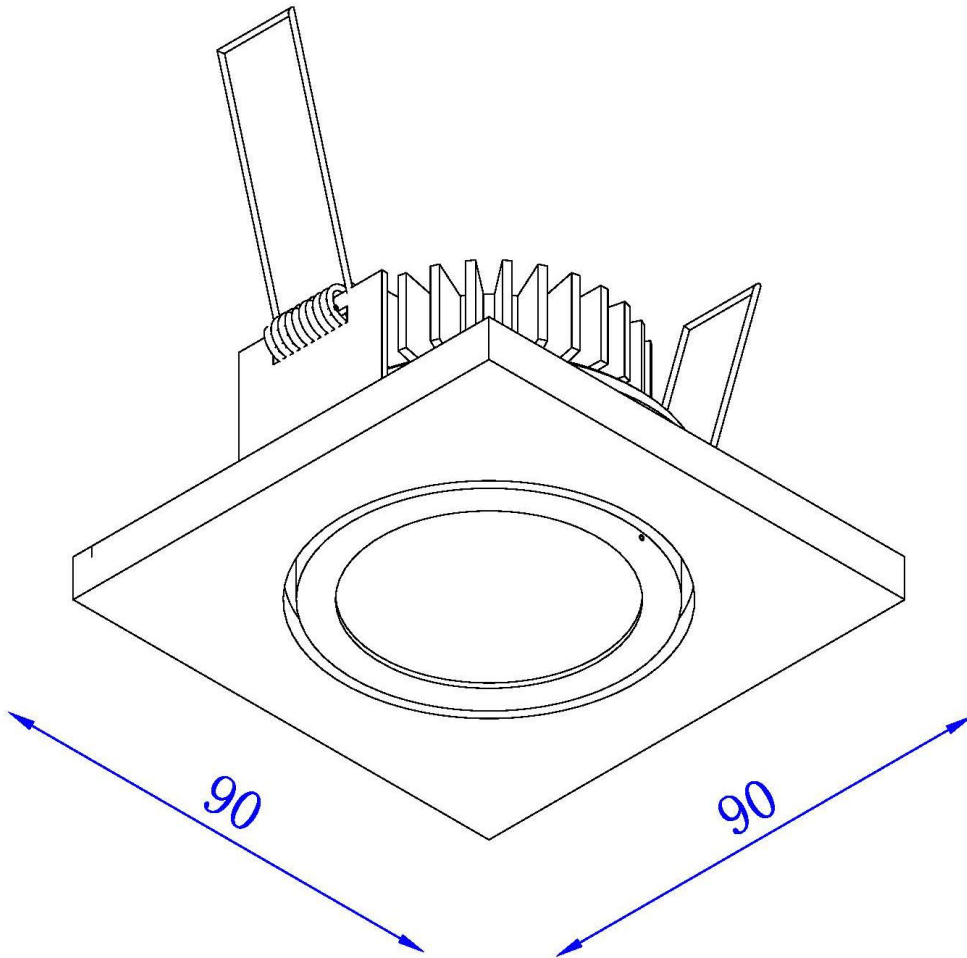

Line drawing of the item

Item number: 10858-23-12

Installation drawing

Technical details

materials used:	Aluminum
color:	Aluminum
dimmmable and how is the fixture dimmmable:	
size:	Height: Length: Width: Net Weight:
	90mm 90mm 0.55kg
power requirements:	220-240V/- 50Hz
bulb type and maximum Wattage:	LED Max. 1W
number of bulbs:	3 × LED
IP degree:	IP54