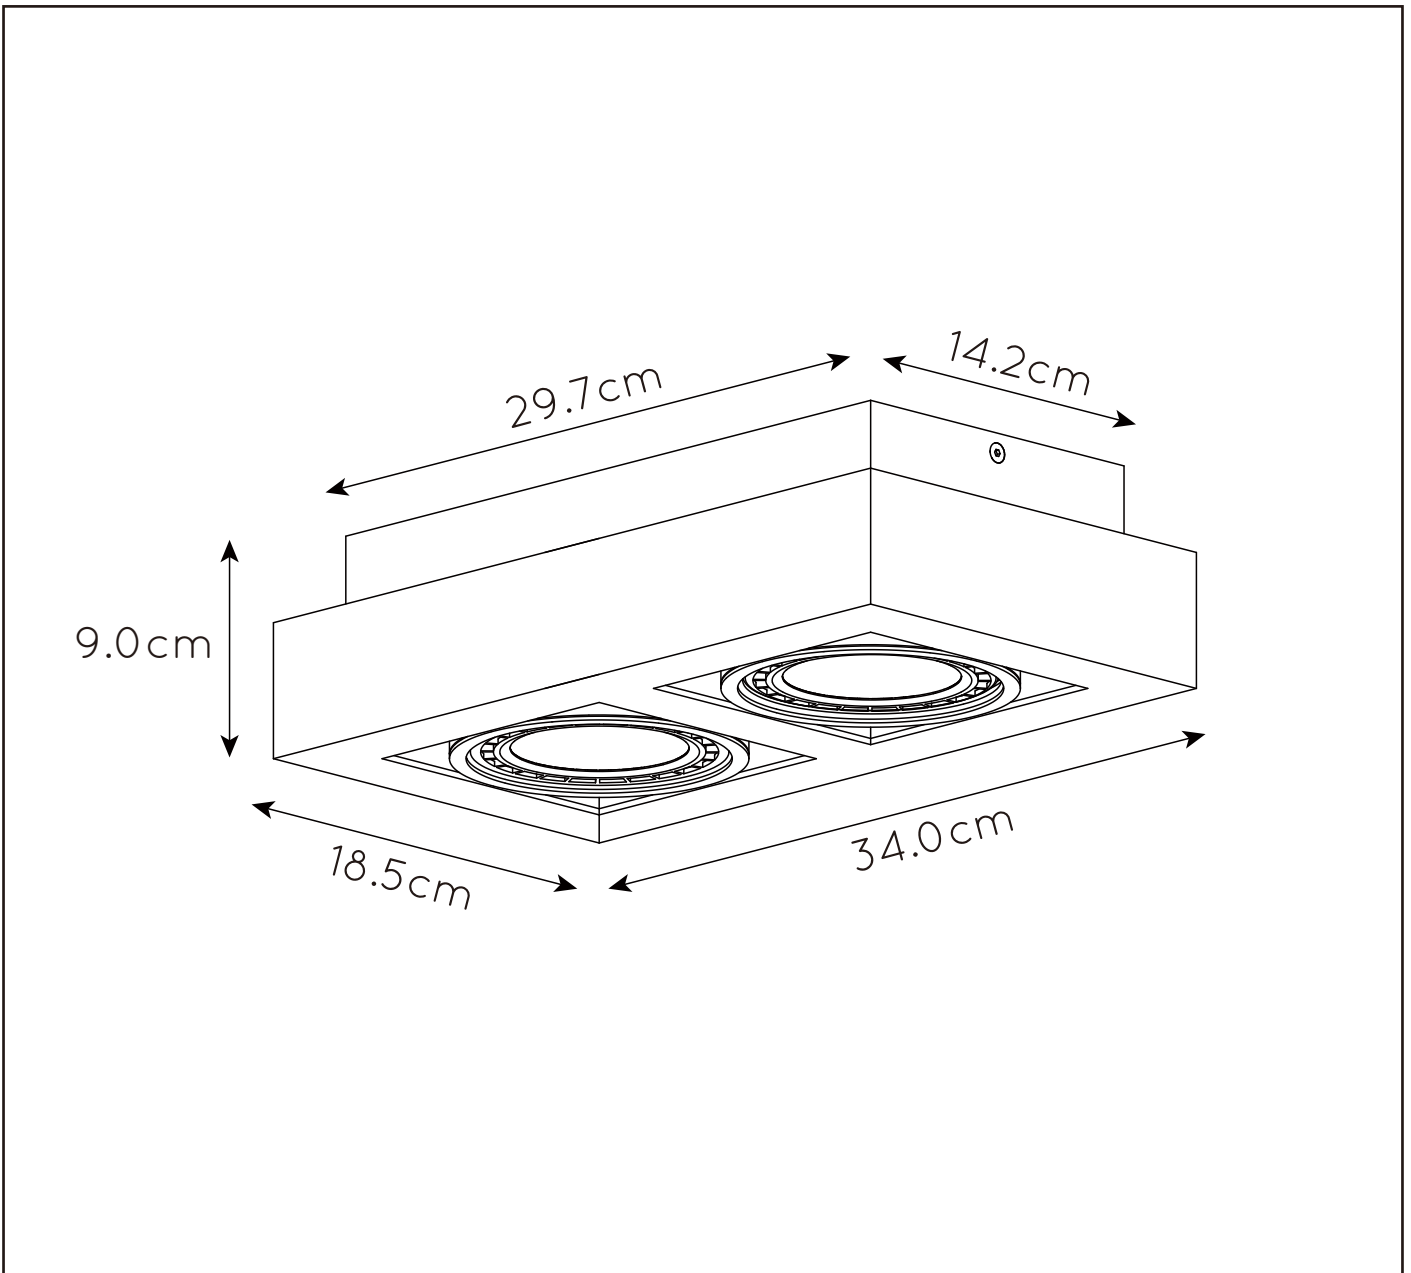

ZEFIX

Item number : 09120/24/30

EAN code : 5411212092427

Item number : 09120/24/31

EAN code : 5411212092434