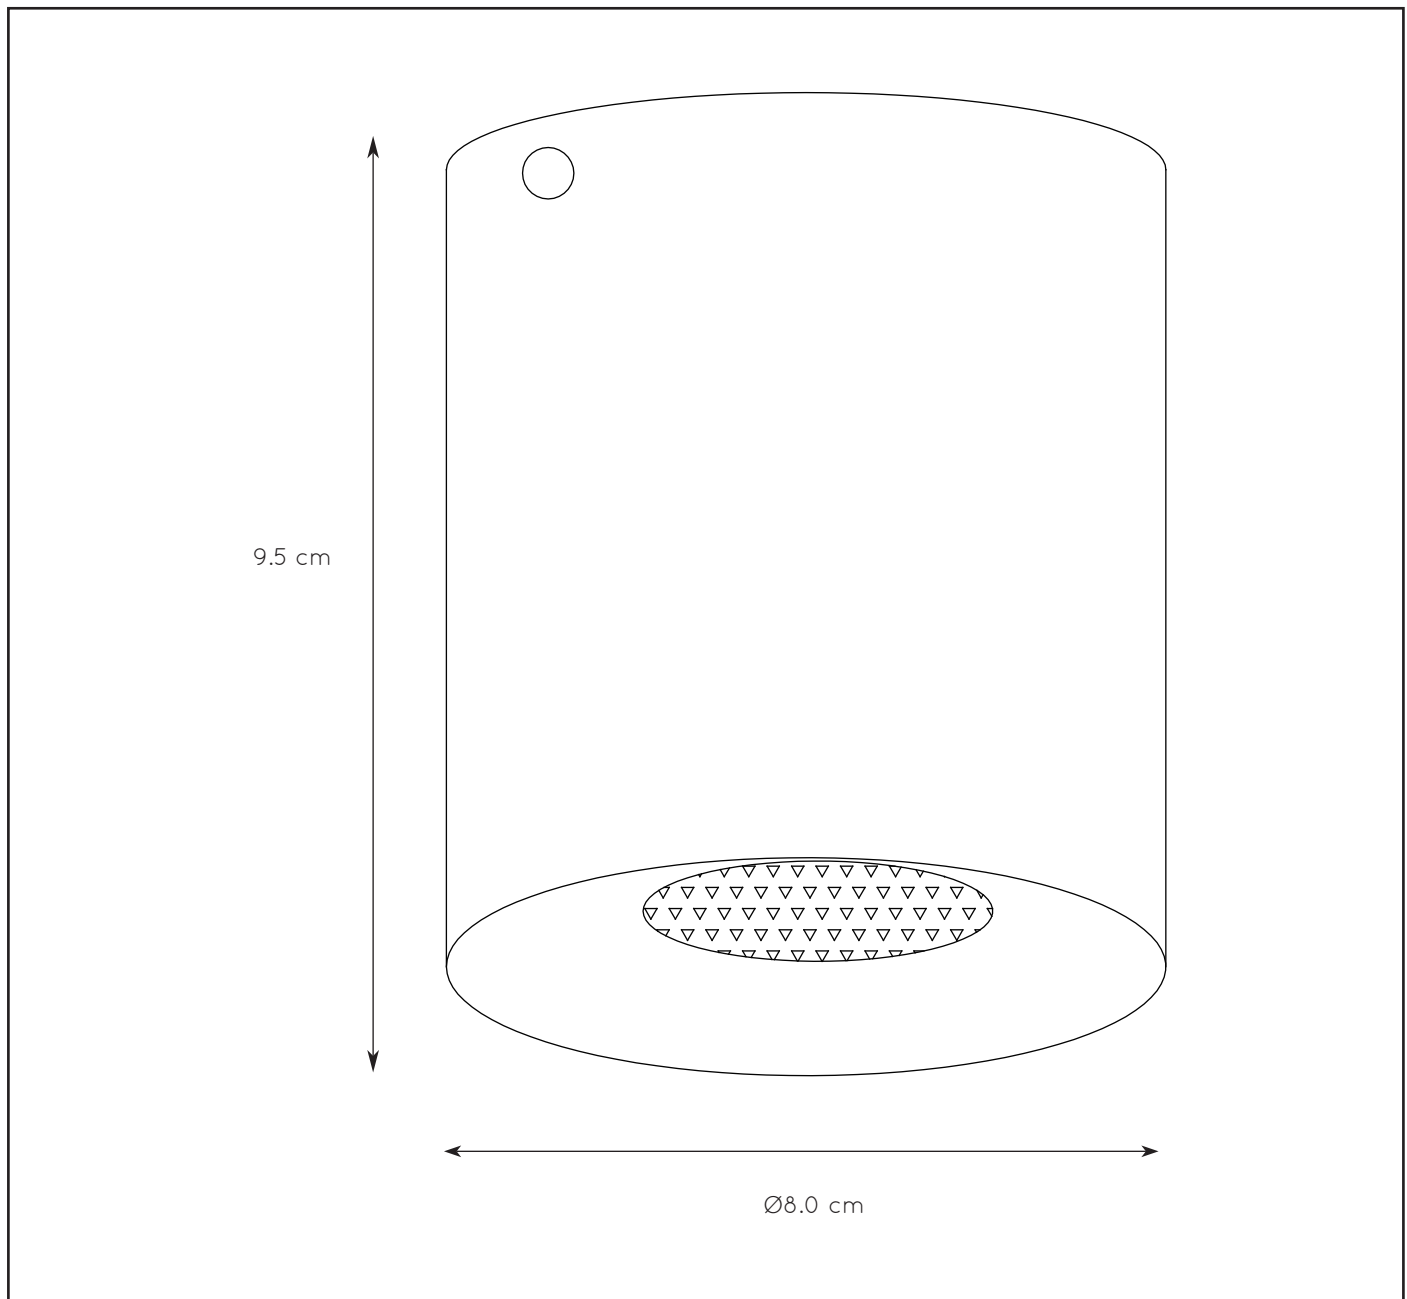

BODI

Item number : 09100/01/12

EAN code : 5411212091529

Item number : 09100/01/30

EAN code : 5411212091536

Item number : 09100/01/31

EAN code : 5411212091543

For more specifications, dimensions please visit

www.lucide.com