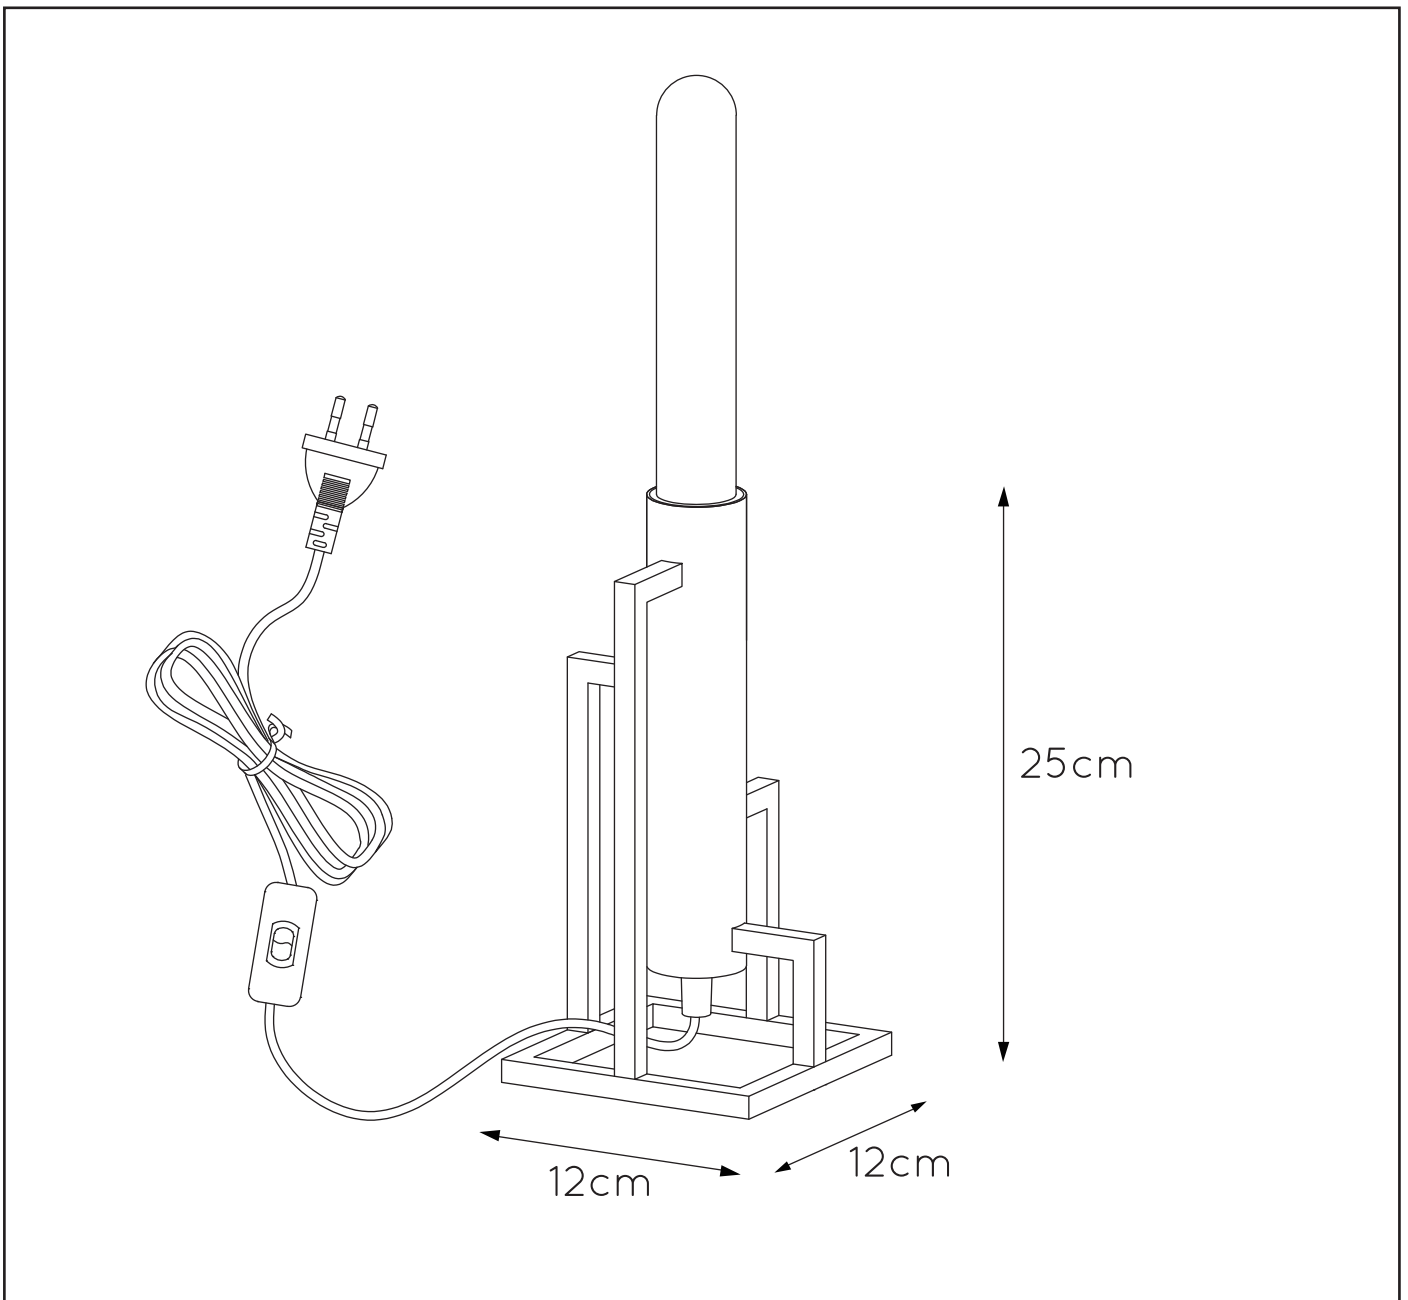

**RECOMMENDED LUCIDE
 LIGHT SOURCE**

49031/05/60

Light source dimmable : Yes

Light source incl. : No

General

Dimensions LxWxH : 12 cm x 12 cm x 25 cm

Height minimum : 25cm

Height maximum : 25cm

Dimensions shade LxWxH : -

Main material : Metal

Ceiling rose material : -

Color : Black

Style : Modern

Shape : Square

Weight : 0.65kg

Warranty : 2 years

Product specifications

Dimmable : No

Light direction : Around (Diffuse)

Adjustable in height : No

Directional : Not Directional

Cable : Yes, Cable On Product

Cable length : 150 cm

Sensor : Without Sensor

For more specifications of this product please visit

www.lucide.com

LUCIDE

TECHNICAL DRAWING & DIMENSIONS

ZILDA

Item number : 08526/01/30

EAN code : 5411212082848

For more specifications, dimensions please visit
www.lucide.com