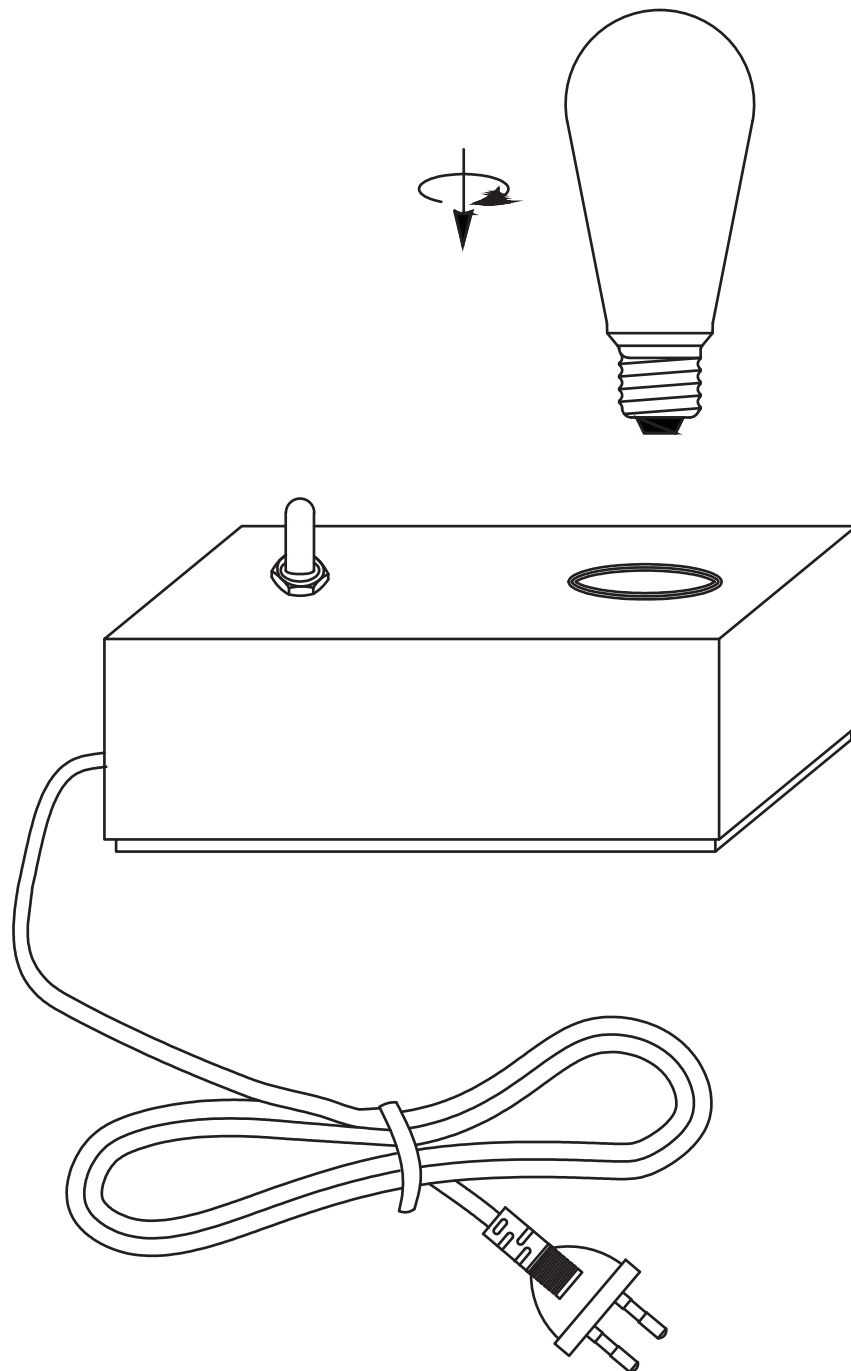

LUCIDE

INSTALLATION DRAWING SPECIFICATIONS

Dit product bevat een lichtbron van energie-efficiëntieklasse A+
Ce produit contient une source lumineuse de classe énergétique A+
This product contains a light source of energy efficiency class A+
Dieses Produkt enthält eine Lichtquelle der Energieeffizienzklasse A+
Ten produkt zawiera ród o wiat a o klasie efektywno ci energetycznej A+