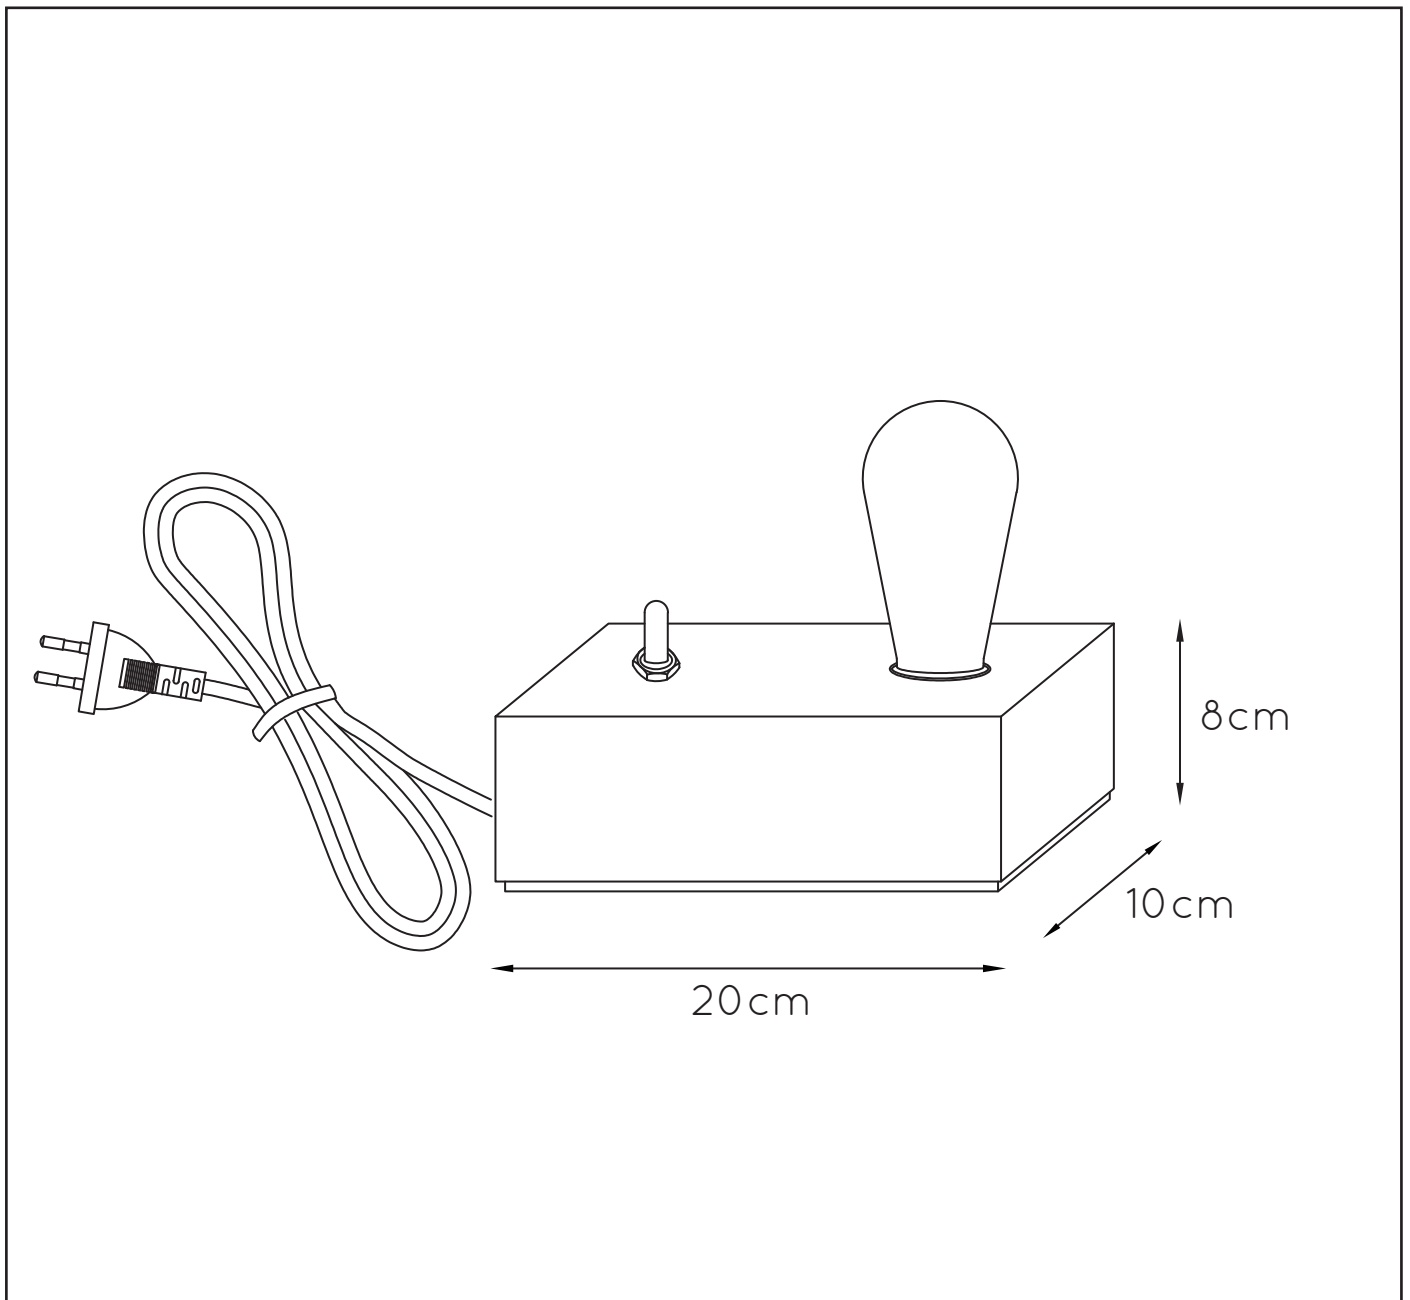

LUCIDE

TECHNICAL DRAWING & DIMENSIONS

EDISSON

Item number : 08516/04/72

EAN code : 5411212082527

For more specifications, dimensions please visit
www.lucide.com