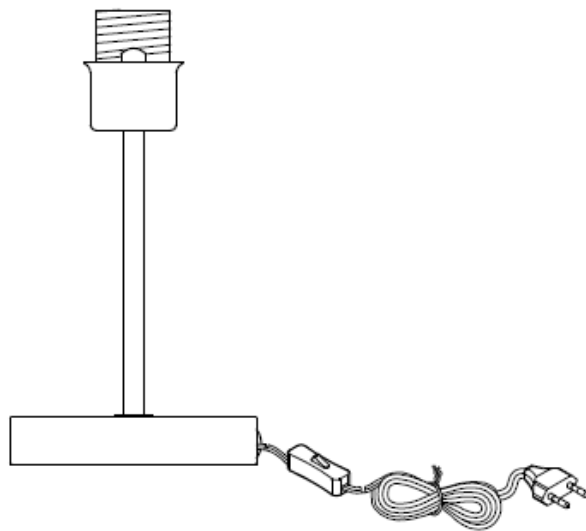

Line drawing of the item (with outline dimensions)

Item number: 08500/81/43

Installation drawing (the same as it in its instruction manual)

Technical details

materials used:	Metal & Plastic & Leather
color:	Satin nickel & Brown
dimmable and how is the fixture dimmable:	
size:	Height: 380mm Length: Φ 130mm Width: Net Weight: 0.6kg
power requirements:	220-240V/~50Hz
bulb type and maximum Wattage:	E27 60w
number of bulbs:	1
IP degree:	IP20