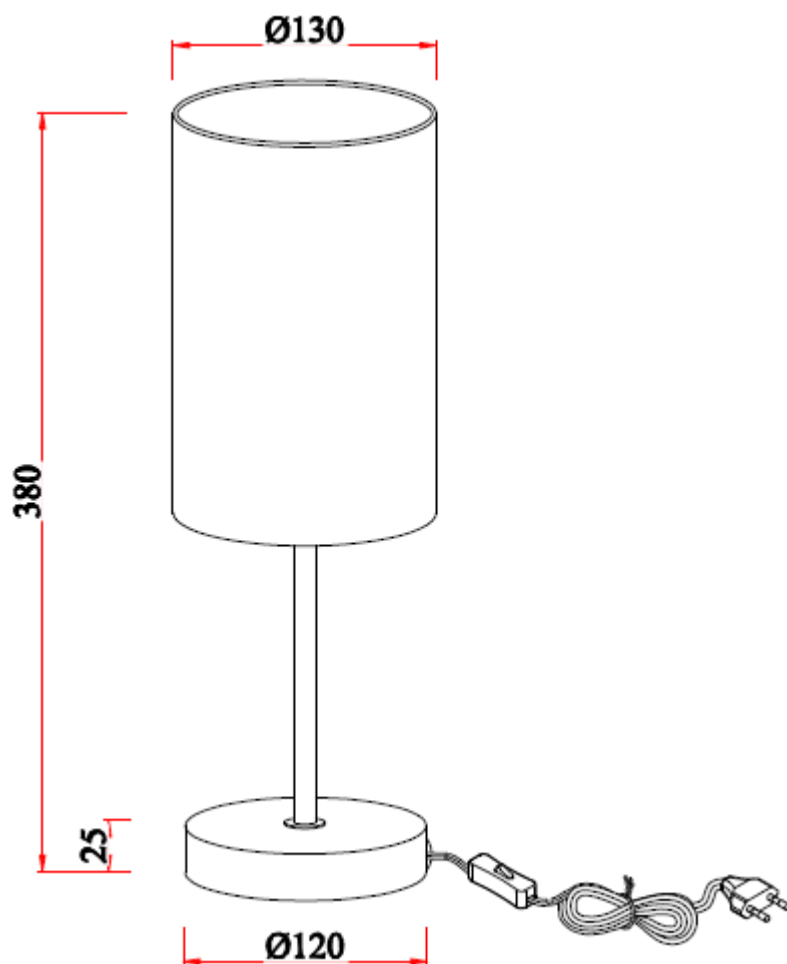

Line drawing of the item (with outline dimensions)

Item number: 08500/81/43

Installation drawing (the same as it in its instruction manual)

Technical details

materials used:	Metal & Plastic & Leather
color:	Satin nickel & Brown
dimmable and how is the fixture dimmable:	
size:	Height: 380mm Length: Φ 130mm Width: Net Weight: 0.6kg
power requirements:	220-240V/~50Hz
bulb type and maximum Wattage:	E27 60w
number of bulbs:	1
IP degree:	IP20