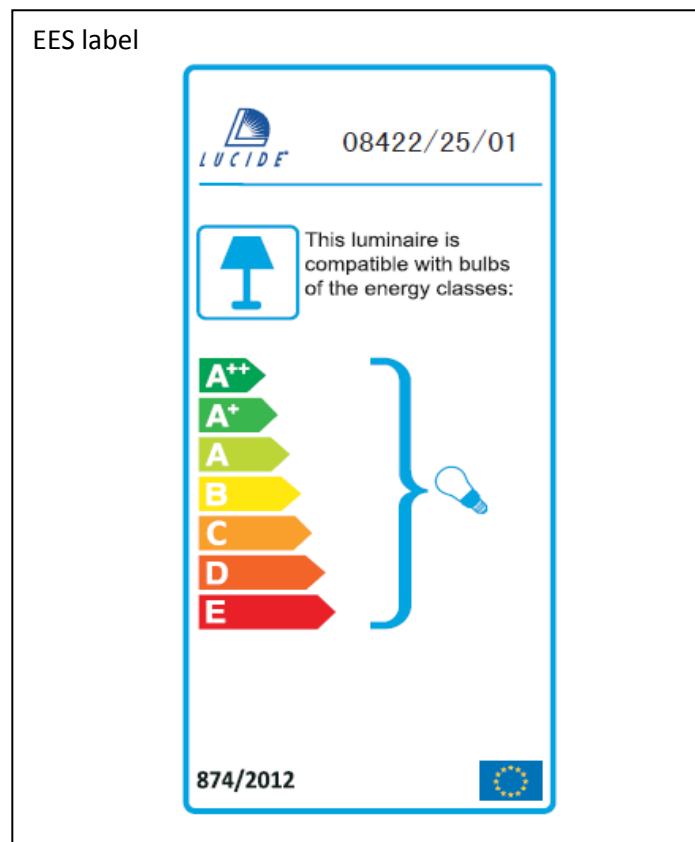

Garantiebestimmungen:

Lucide NV garantiert für einen Zeitraum von 2 Jahren ab Kaufdatum und Kauf durch den Endkunden, dass das gelieferte Produkt frei von Material- und Herstellungsfehlern ist, sofern das Produkt gemäß der Bedienungsanleitung installiert und gewartet wird.
Von der Garantie ausgenommen: 1. Gebrochene Glasteile der Fassung werden nur innerhalb von 14 Tagen ab Kauf durch den Endkunden ersetzt. 2. Normaler Verschleiß, Verfärbungen aufgrund des normalen Gebrauchs. 3. Beschädigungen aufgrund externer Ursachen wie Feuer, Wasser, unsachgemäße Nutzung/ Installation oder Wartung des Produkts.
Kunden müssen das defekte Produkt/Teil und den Originalkaufbeleg einsenden, um Garantieansprüche geltend zu machen.

Other languages of the manual and further explanations can be found on our website.