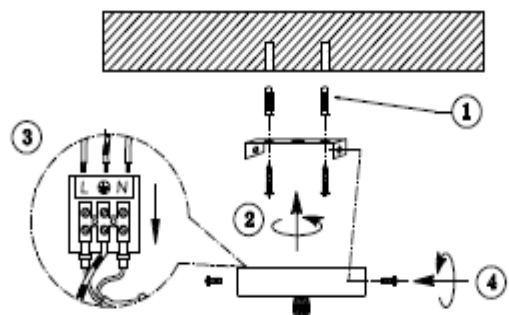

Item number: 08422/25/01

Technical details

Materials used:	Aluminum&metal
Color:	Brass
Dimmable and how is fixture dimmable	
Size:	Height: 1800mm
	Length: Φ 250mm
	Width:
	Net weight: 1.2 kg
Power requirements:	220-240V/~50Hz
Bulb type and maximum wattage:	E27 60w
Number of bulbs:	1
IP degree:	IP20