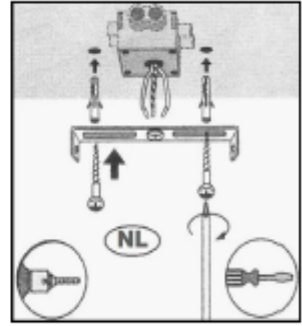

Item number: 08422/25/01

Technical details

Materials used:	Aluminum&metal
Color:	Brass
Dimmable and how is fixture dimmable	
Size:	Height: 1800mm
	Length: Φ 250mm
	Width:
	Net weight: 1.2 kg
Power requirements:	220-240V/~50Hz
Bulb type and maximum wattage:	E27 60w
Number of bulbs:	1
IP degree:	IP20