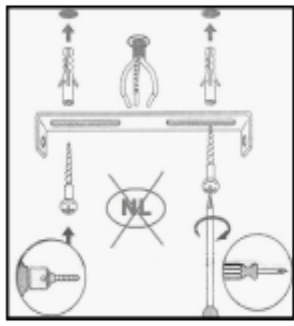

Item number: 08422/25/01

Technical details

Materials used:	Aluminum&metal
Color:	Brass
Dimmable and how is fixture dimmable	
Size:	Height: 1800mm
	Length: Φ 250mm
	Width:
	Net weight: 1.2 kg
Power requirements:	220-240V/~50Hz
Bulb type and maximum wattage:	E27 60w
Number of bulbs:	1
IP degree:	IP20