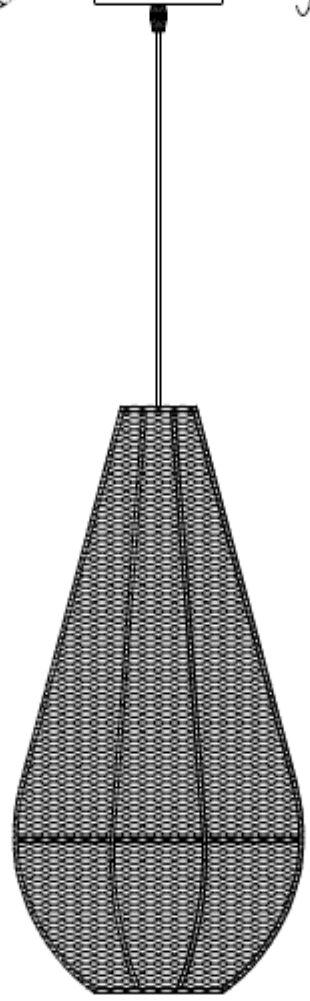

Item number: 08422/25/01

Technical details

Materials used:	Aluminum&metal
Color:	Brass
Dimmable and how is fixture dimmable	
Size:	Height: 1800mm
	Length: Φ 250mm
	Width:
	Net weight: 1.2 kg
Power requirements:	220-240V/~50Hz
Bulb type and maximum wattage:	E27 60w
Number of bulbs:	1
IP degree:	IP20