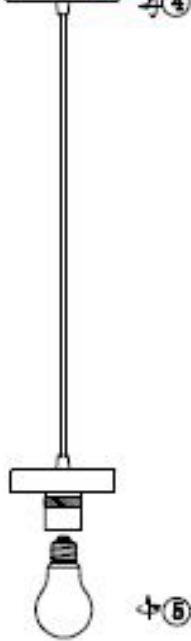

Item number: 08411/01/60

Technical details

Materials used:	Metal & Glass
Color:	Satin nickel & Chrome&Red copper &Clear
Dimmable and how is fixture dimmable	
Size:	Height: 1400mm
	Length: 110mm
	Width:
	Net weight: 1kg
Power requirements:	220-240V/~50Hz
Bulb type and maximum wattage:	E27 60W
Number of bulbs:	1
IP degree:	IP20