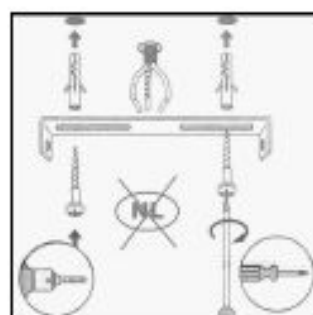

Item number: 08411/01/60

Technical details

Materials used:	Metal & Glass
Color:	Satin nickel & Chrome&Red copper &Clear
Dimmable and how is fixture dimmable	
Size:	Height: 1400mm
	Length: 110mm
	Width:
	Net weight: 1kg
Power requirements:	220-240V/~50Hz
Bulb type and maximum wattage:	E27 60W
Number of bulbs:	1
IP degree:	IP20