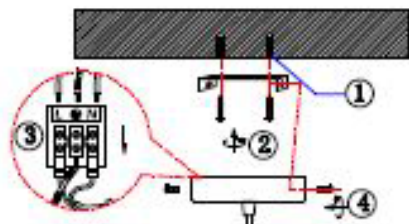

Item number: 08411/01/60

Technical details

Materials used:	Metal & Glass
Color:	Satin nickel & Chrome&Red copper &Clear
Dimmable and how is fixture dimmable	
Size:	Height: 1400mm
	Length: 110mm
	Width:
	Net weight: 1kg
Power requirements:	220-240V/~50Hz
Bulb type and maximum wattage:	E27 60W
Number of bulbs:	1
IP degree:	IP20