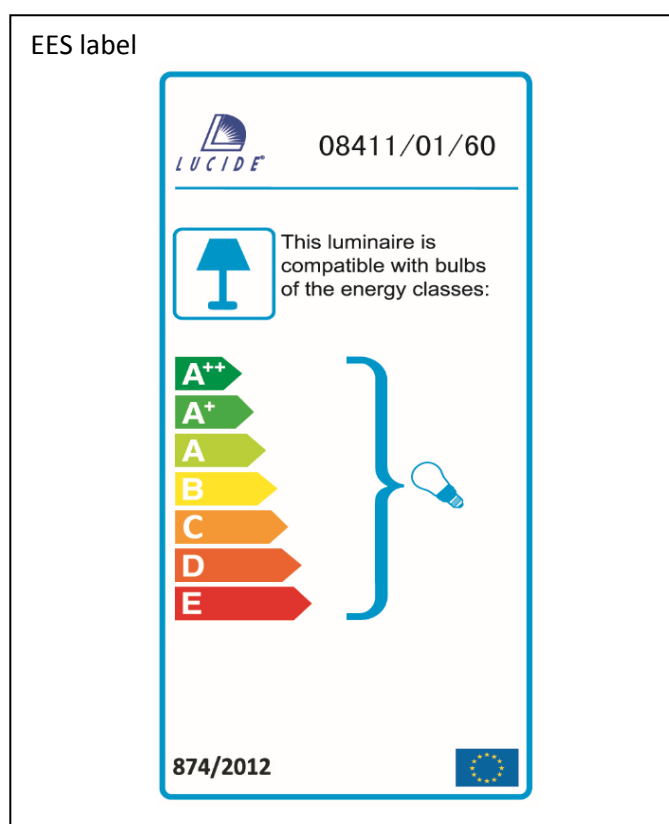

Garantiebestimmungen:

Lucide NV garantiert für einen Zeitraum von 2 Jahren ab Kaufdatum und Kauf durch den Endkunden, dass das gelieferte Produkt frei von Material- und Herstellungsfehlern ist, sofern das Produkt gemäß der Bedienungsanleitung installiert und gewartet wird.
Von der Garantie ausgenommen: 1. Gebrochene Glasteile der Fassung werden nur innerhalb von 14 Tagen ab Kauf durch den Endkunden ersetzt. 2. Normaler Verschleiß, Verfärbungen aufgrund des normalen Gebrauchs. 3. Beschädigungen aufgrund externer Ursachen wie Feuer, Wasser, unsachgemäße Nutzung/ Installation oder Wartung des Produkts.
Kunden müssen das defekte Produkt/Teil und den Originalkaufbeleg einsenden, um Garantieansprüche geltend zu machen.

Other languages of the manual and further explanations can be found on our website.