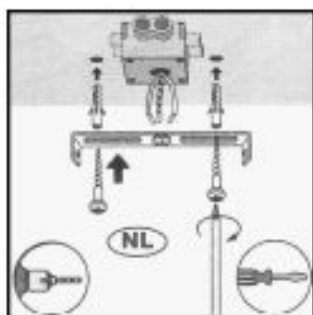

Item number: 08411/01/60

Technical details

Materials used:	Metal & Glass
Color:	Satin nickel & Chrome&Red copper &Clear
Dimmable and how is fixture dimmable	
Size:	Height: 1400mm
	Length: 110mm
	Width:
	Net weight: 1kg
Power requirements:	220-240V/~50Hz
Bulb type and maximum wattage:	E27 60W
Number of bulbs:	1
IP degree:	IP20