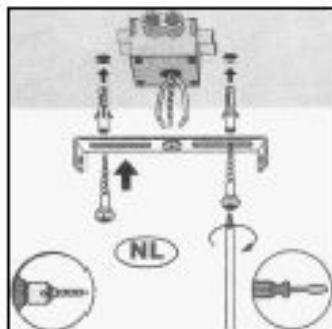

Line drawing of the item (with outline dimensions)

Item number: 08410/40/31

Installation drawing (the same as it in its instruction manual)

Technical details

materials used:	Rattan/metal/acrylic	
color:	White/satin nickel	
dimmable and how is the fixture dimmable:		
size:	Height:	150cm
	Length:	40cm
	Width:	
	Net Weight:	1.58kg
power requirements:	220-240V/~50Hz	
bulb type and maximum Wattage:	E27 60w	
number of bulbs:	2	
IP degree:	IP20	