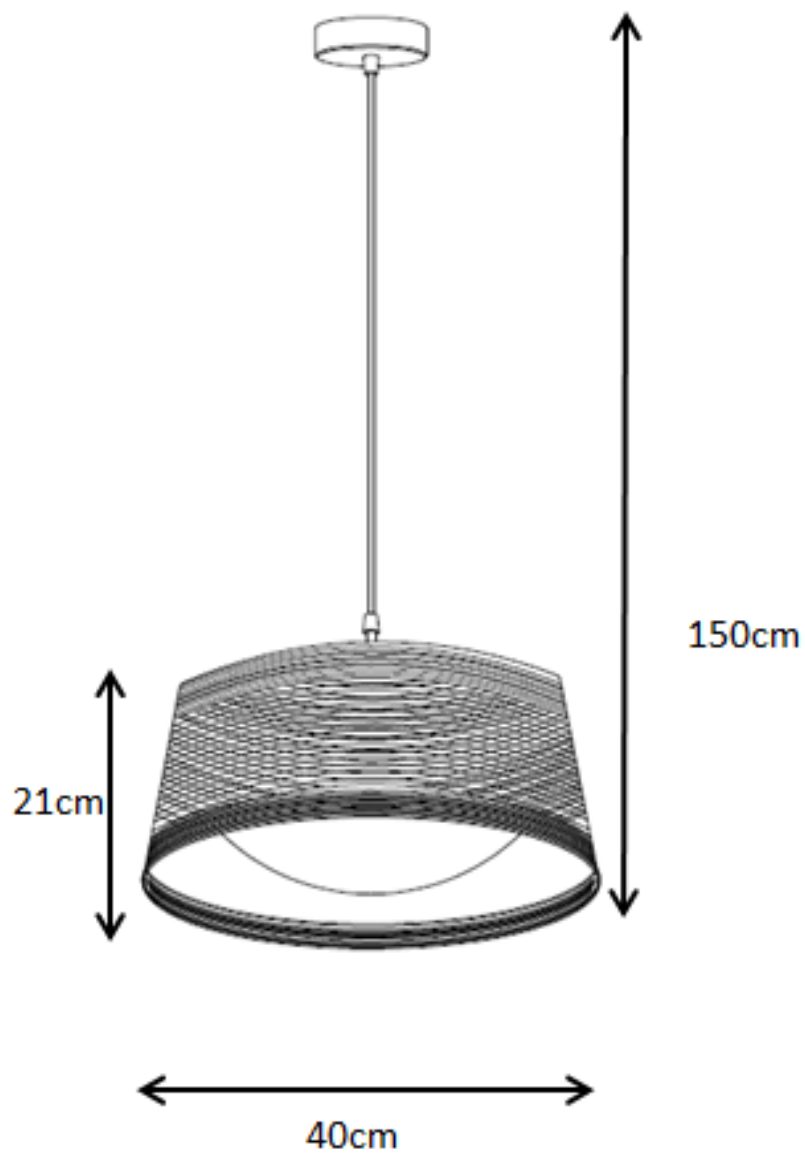

Line drawing of the item (with outline dimensions)

Item number: 08410/40/31

Installation drawing (the same as it in its instruction manual)

Technical details

materials used:	Rattan/metal/acrylic	
color:	White/satin nickel	
dimmable and how is the fixture dimmable:		
size:	Height:	150cm
	Length:	40cm
	Width:	
	Net Weight:	1.58kg
power requirements:	220-240V/~50Hz	
bulb type and maximum Wattage:	E27 60w	
number of bulbs:	2	
IP degree:	IP20	