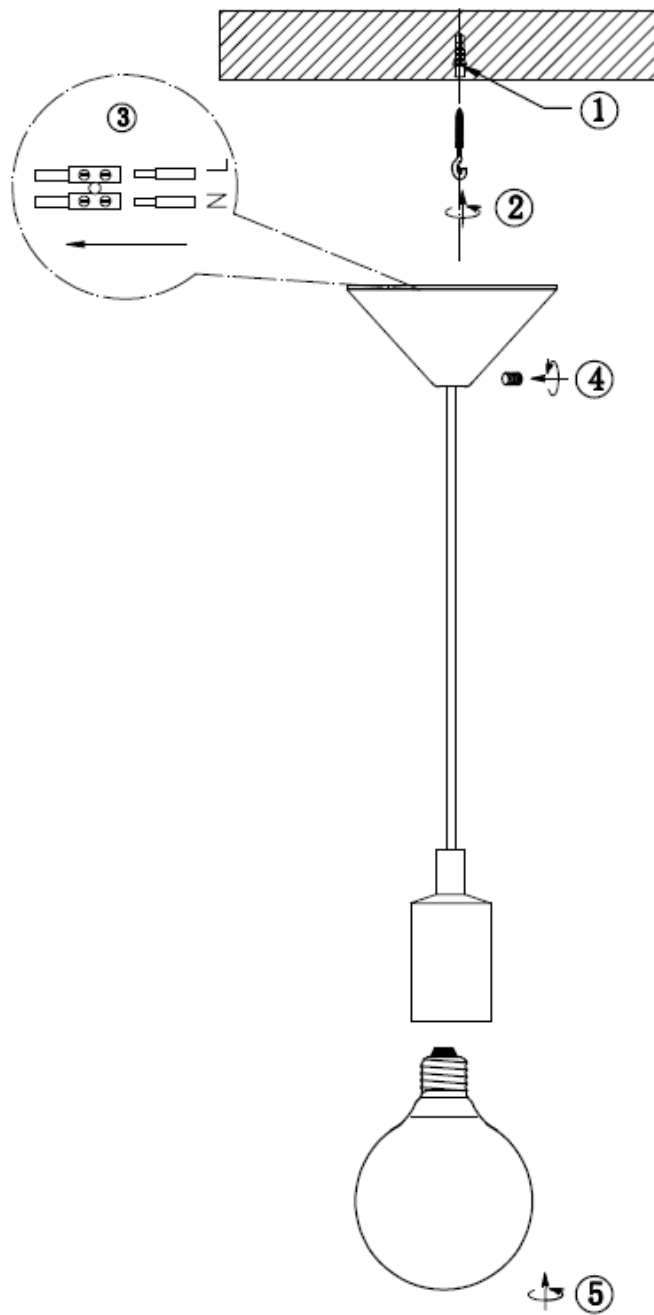

Line drawing of the item (with outline dimensions)

Item number: 08408/21/66

Installation drawing (the same as it in its instruction manual)

Technical details

materials used:	Plastic&Silicon	
color:	Rose	
dimmable and how is the fixture dimmable:		
size:	Height:	1100mm
	Length:	Φ118mm
	Width:	
	Net Weight:	0.19kg
power requirements:	220-240V/~50Hz	
bulb type and maximum Wattage:	E27 42W	
number of bulbs:	1	
IP degree:	IP20	