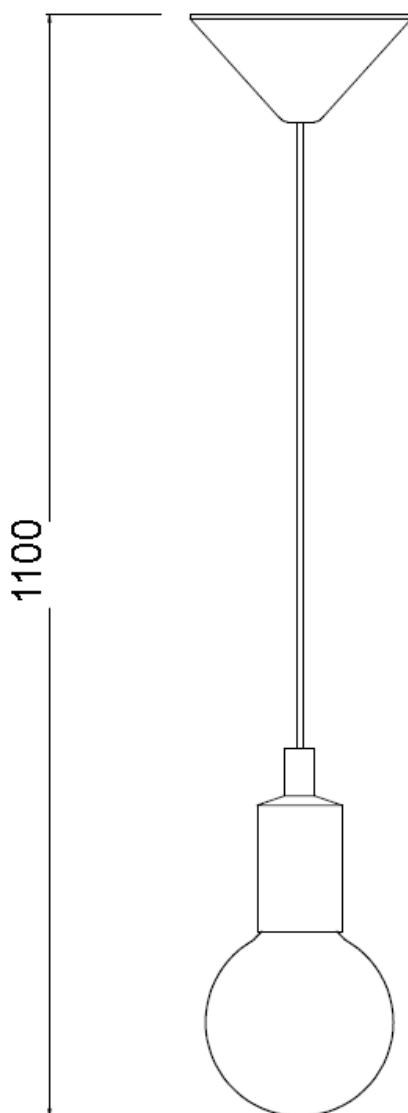

Line drawing of the item (with outline dimensions)

Item number: 08408/21/66

Installation drawing (the same as it in its instruction manual)

Technical details

materials used:	Plastic&Silicon	
color:	Rose	
dimmable and how is the fixture dimmable:		
size:	Height:	1100mm
	Length:	Φ118mm
	Width:	
	Net Weight:	0.19kg
power requirements:	220-240V/~50Hz	
bulb type and maximum Wattage:	E27 42W	
number of bulbs:	1	
IP degree:	IP20	