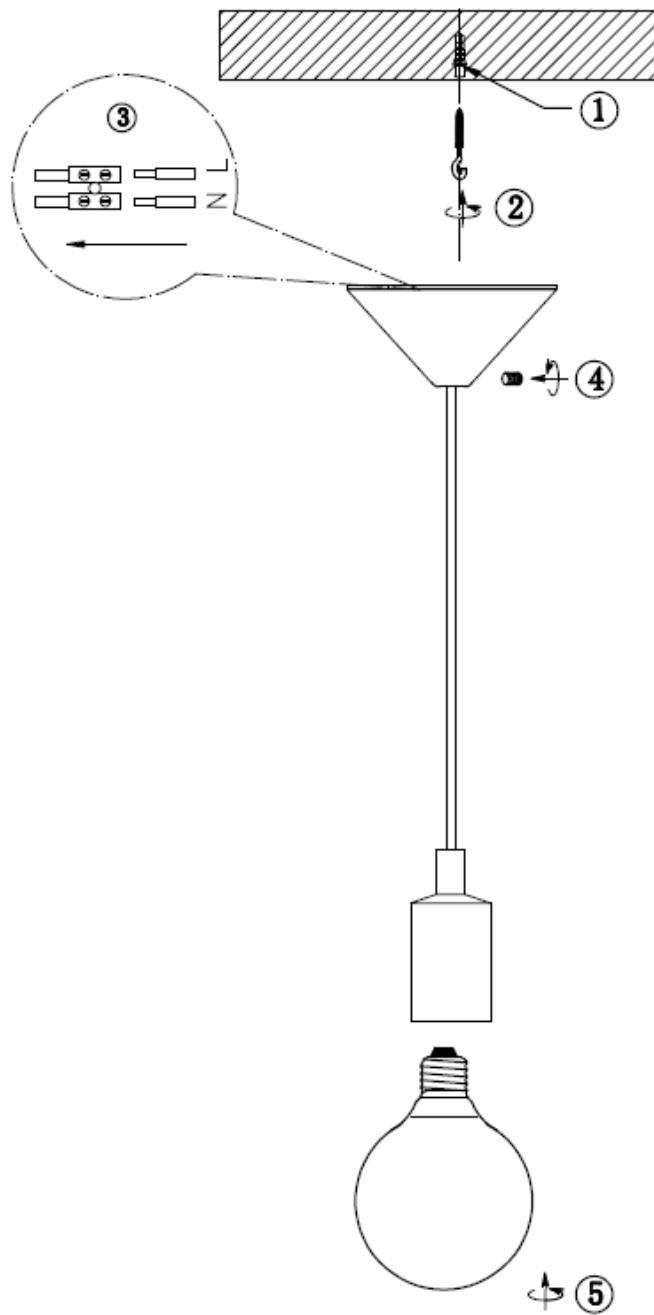

Line drawing of the item (with outline dimensions)

Item number: 08408/21/36

Installation drawing (the same as it in its instruction manual)

### Technical details

materials used:	Plastic&Silicon	
color:	Grey	
dimmable and how is the fixture dimmable:		
size:	Height:	1100mm
	Length:	Φ118mm
	Width:	
	Net Weight:	0.19kg
power requirements:	220-240V/~50Hz	
bulb type and maximum Wattage:	E27 42W	
number of bulbs:	1	
IP degree:	IP20	