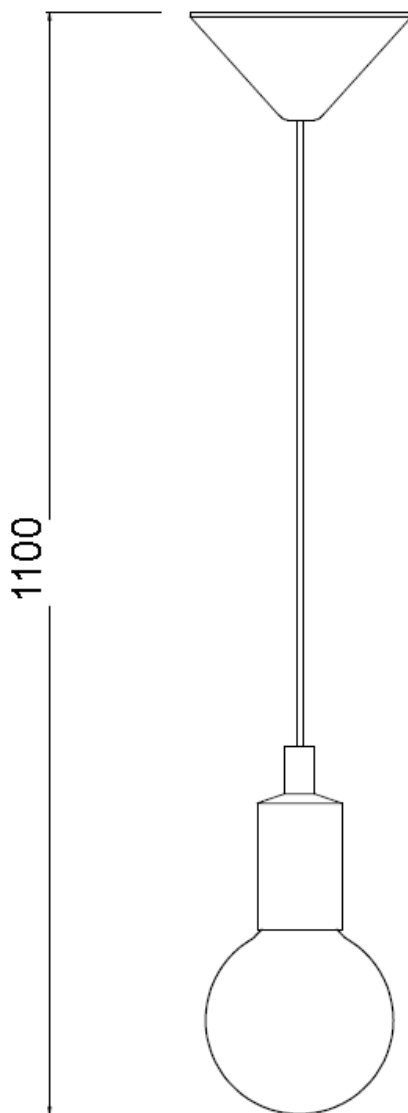

Line drawing of the item (with outline dimensions)

Item number: 08408/21/36

Installation drawing (the same as it in its instruction manual)

### Technical details

materials used:	Plastic&Silicon	
color:	Grey	
dimmable and how is the fixture dimmable:		
size:	Height:	1100mm
	Length:	Φ118mm
	Width:	
	Net Weight:	0.19kg
power requirements:	220-240V/~50Hz	
bulb type and maximum Wattage:	E27 42W	
number of bulbs:	1	
IP degree:	IP20	