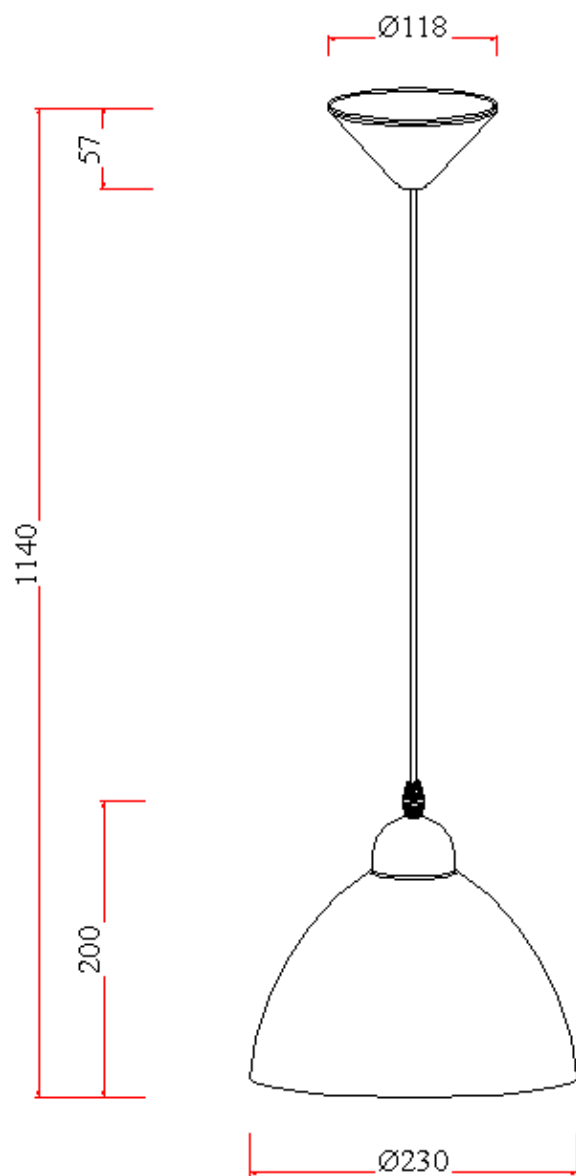

Line drawing of the item (with outline dimensions)

Item number: 08406/23/85

Installation drawing (the same as it in its instruction manual)

Technical details

materials used:	Plastic
color:	Green
dimmable and how is the fixture dimmable:	
size:	Height: 1140mm Length: 230mm Width: Net Weight:
power requirements:	220-240V/~50Hz
bulb type and maximum Wattage:	E27 40w
number of bulbs:	1
IP degree:	IP20