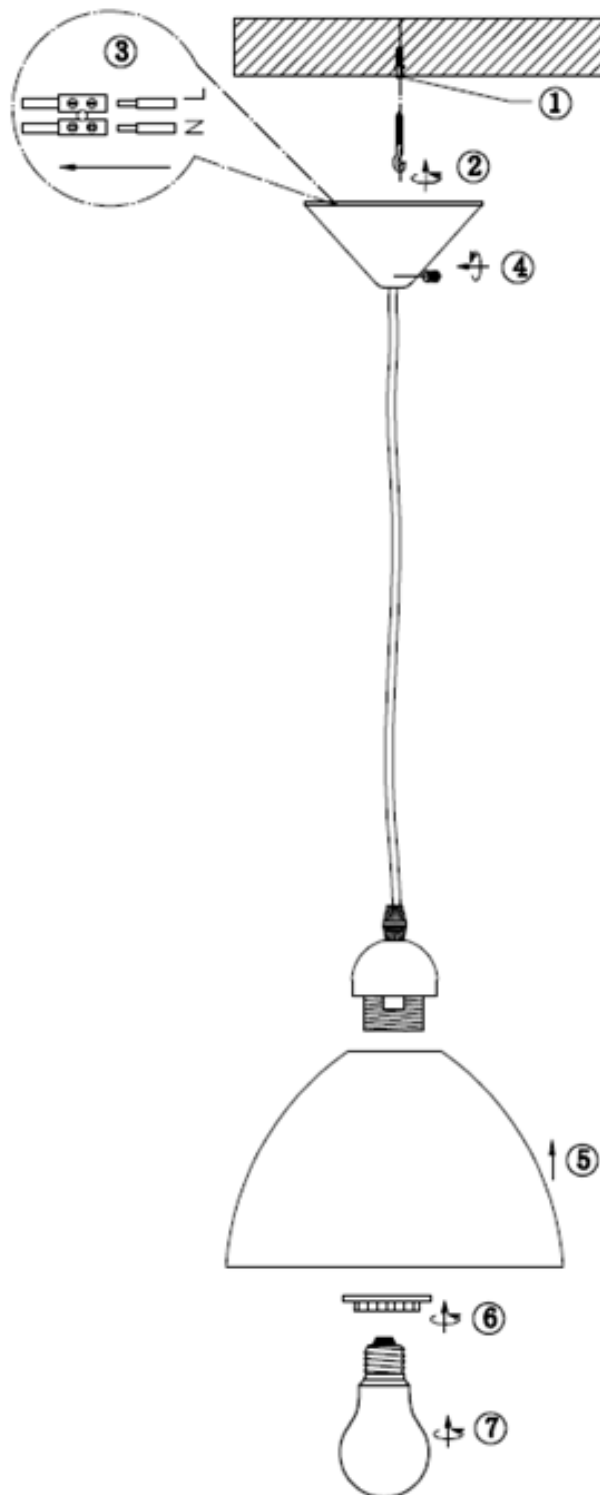

Line drawing of the item (with outline dimensions)

Item number: 08406/23/85

Installation drawing (the same as it in its instruction manual)

Technical details

materials used:	Plastic
color:	Green
dimmable and how is the fixture dimmable:	
size:	Height: 1140mm Length: 230mm Width: Net Weight:
power requirements:	220-240V/~50Hz
bulb type and maximum Wattage:	E27 40w
number of bulbs:	1
IP degree:	IP20