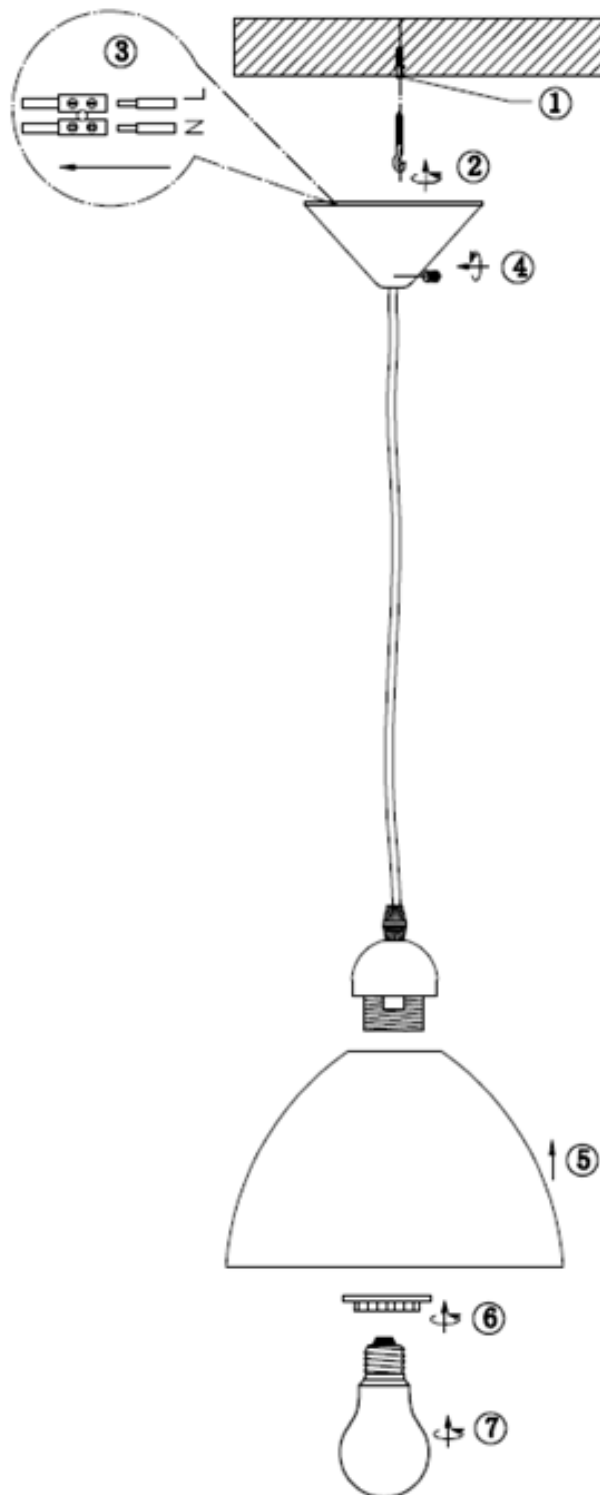

Line drawing of the item (with outline dimensions)

Item number: 08406/23/53

Installation drawing (the same as it in its instruction manual)

### Technical details

materials used:	Plastic
color:	Orange
dimmable and how is the fixture dimmable:	
size:	Height: 1140mm Length: 230mm Width: Net Weight: 0.23Kg
power requirements:	220-240V/~50Hz
bulb type and maximum Wattage:	E27 40w
number of bulbs:	1
IP degree:	IP20