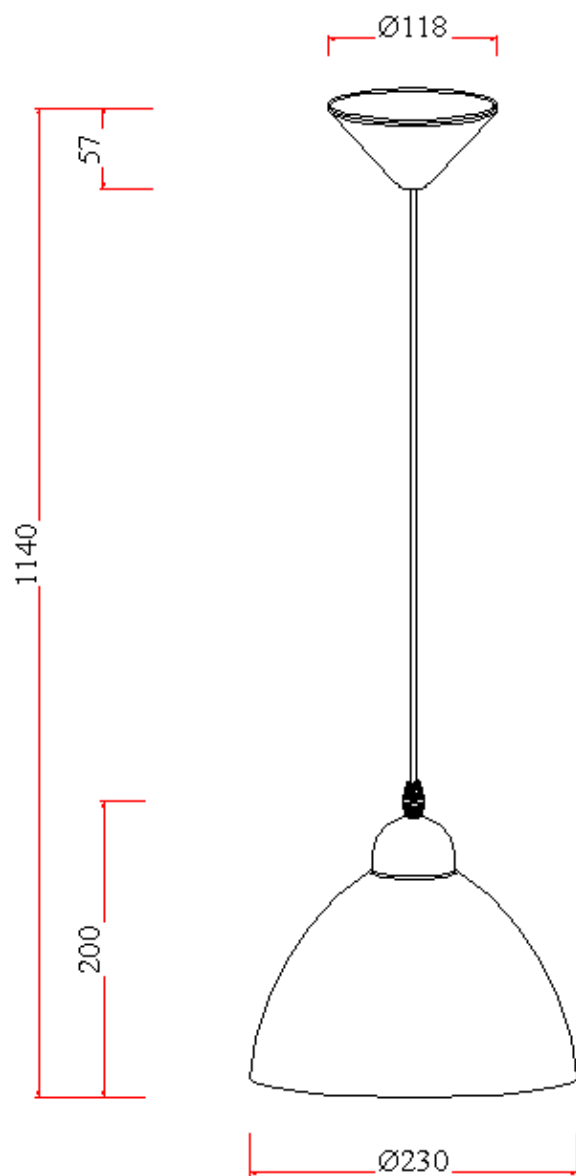

Line drawing of the item (with outline dimensions)

Item number: 08406/23/53

Installation drawing (the same as it in its instruction manual)

### Technical details

materials used:	Plastic
color:	Orange
dimmable and how is the fixture dimmable:	
size:	Height: 1140mm Length: 230mm Width: Net Weight: 0.23Kg
power requirements:	220-240V/~50Hz
bulb type and maximum Wattage:	E27 40w
number of bulbs:	1
IP degree:	IP20