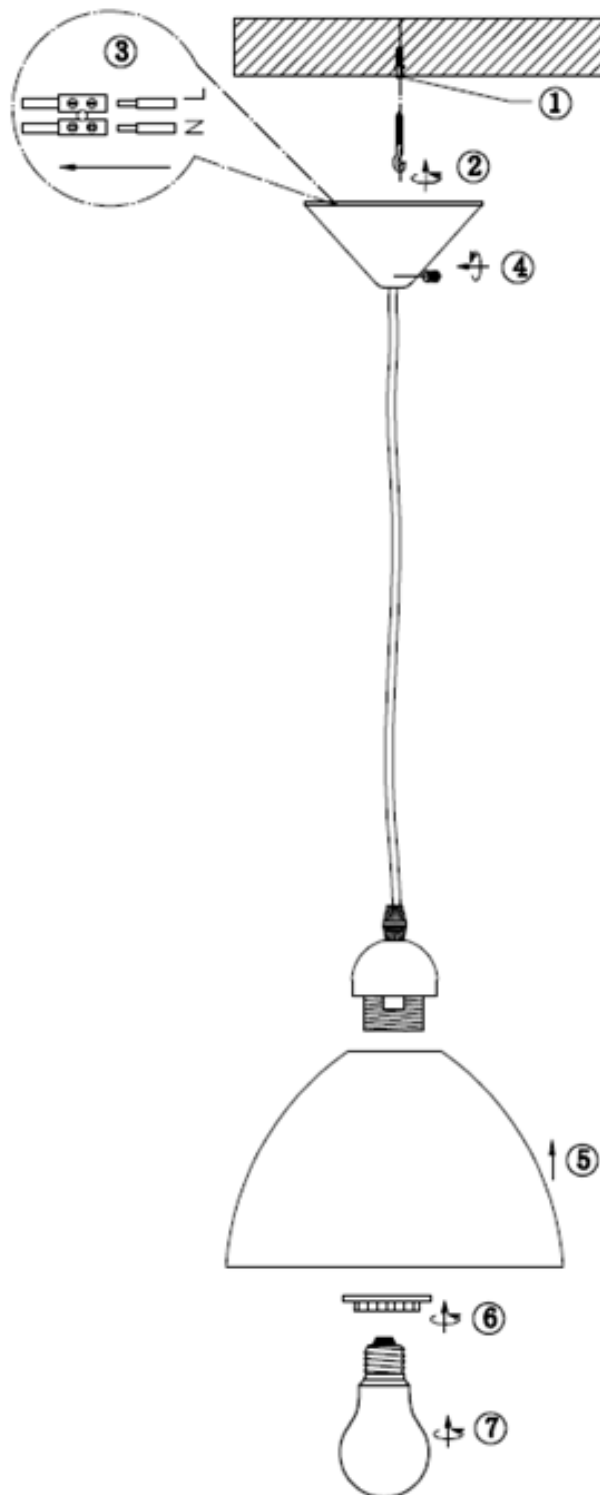

Line drawing of the item (with outline dimensions)

Item number: 08406/23/32

Installation drawing (the same as it in its instruction manual)

Technical details

materials used:	Plastic	
color:	red	
dimmable and how is the fixture dimmable:		
size:	Height:	1140mm
	Length:	230mm
	Width:	
	Net Weight:	
power requirements:	220-240V/~50Hz	
bulb type and maximum Wattage:	E27 40w	
number of bulbs:	1	
IP degree:	IP20	