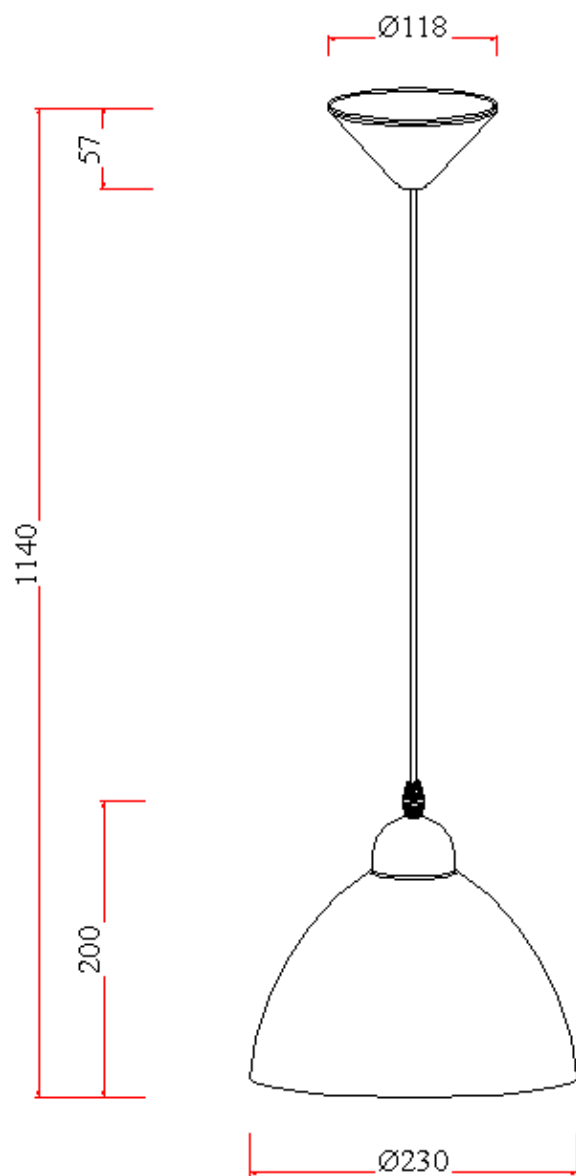

Line drawing of the item (with outline dimensions)

Item number: 08406/23/32

Installation drawing (the same as it in its instruction manual)

Technical details

materials used:	Plastic	
color:	red	
dimmable and how is the fixture dimmable:		
size:	Height:	1140mm
	Length:	230mm
	Width:	
	Net Weight:	
power requirements:	220-240V/~50Hz	
bulb type and maximum Wattage:	E27 40w	
number of bulbs:	1	
IP degree:	IP20	