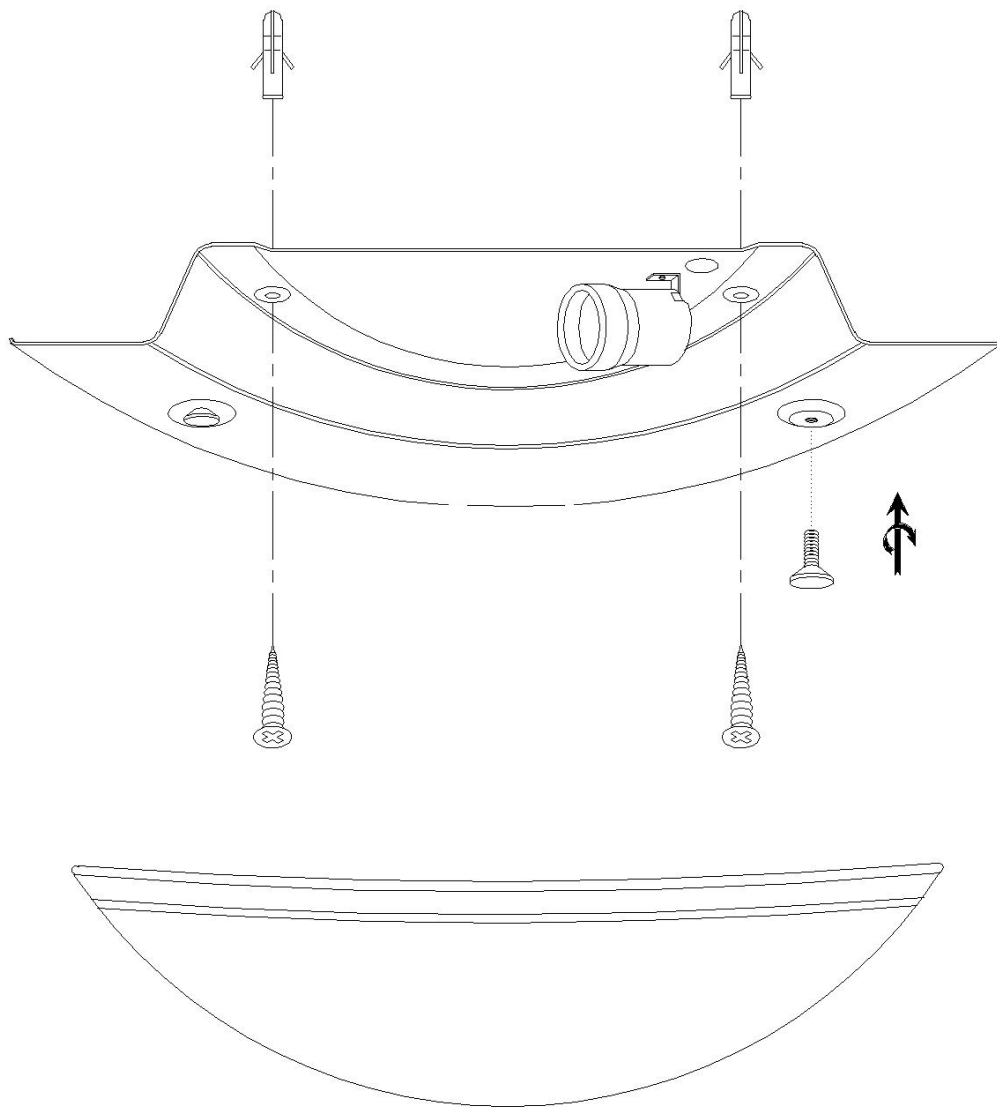

Line drawing of the item (with outline dimensions)

Item number:07204/01/70

Installation drawing (the same as it in its instruction manual)

07204/01/70

Technical details

materials used:	Metal + Glass	
color:	White	White
dimmable and how is the fixture dimmable:		
size:	Height:	80mm
	Length:	310mm
	Width:	180mm
	Net Weight:	0.9kg
power requirements:	220-240V / ~50Hz	
bulb type and maximum Wattage:	E27 Max. 75W	
number of bulbs:	1XE27	
IP degree:	IP20	