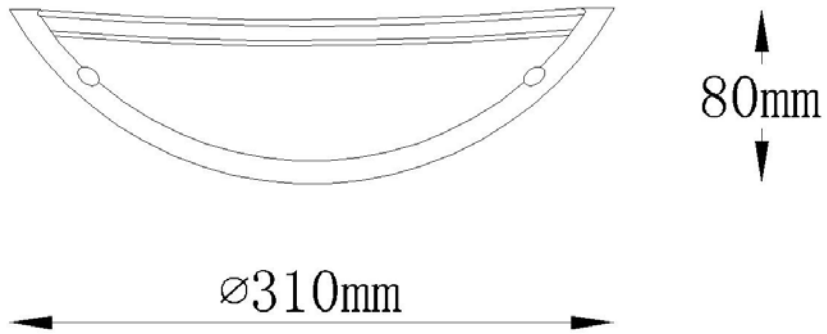

Line drawing of the item (with outline dimensions)

Item number:07204/01/70

Installation drawing (the same as it in its instruction manual)

07204/01/70

Technical details

materials used:	Metal + Glass	
color:	White	White
dimmable and how is the fixture dimmable:		
size:	Height:	80mm
	Length:	310mm
	Width:	180mm
	Net Weight:	0.9kg
power requirements:	220-240V / ~50Hz	
bulb type and maximum Wattage:	E27 Max. 75W	
number of bulbs:	1XE27	
IP degree:	IP20	