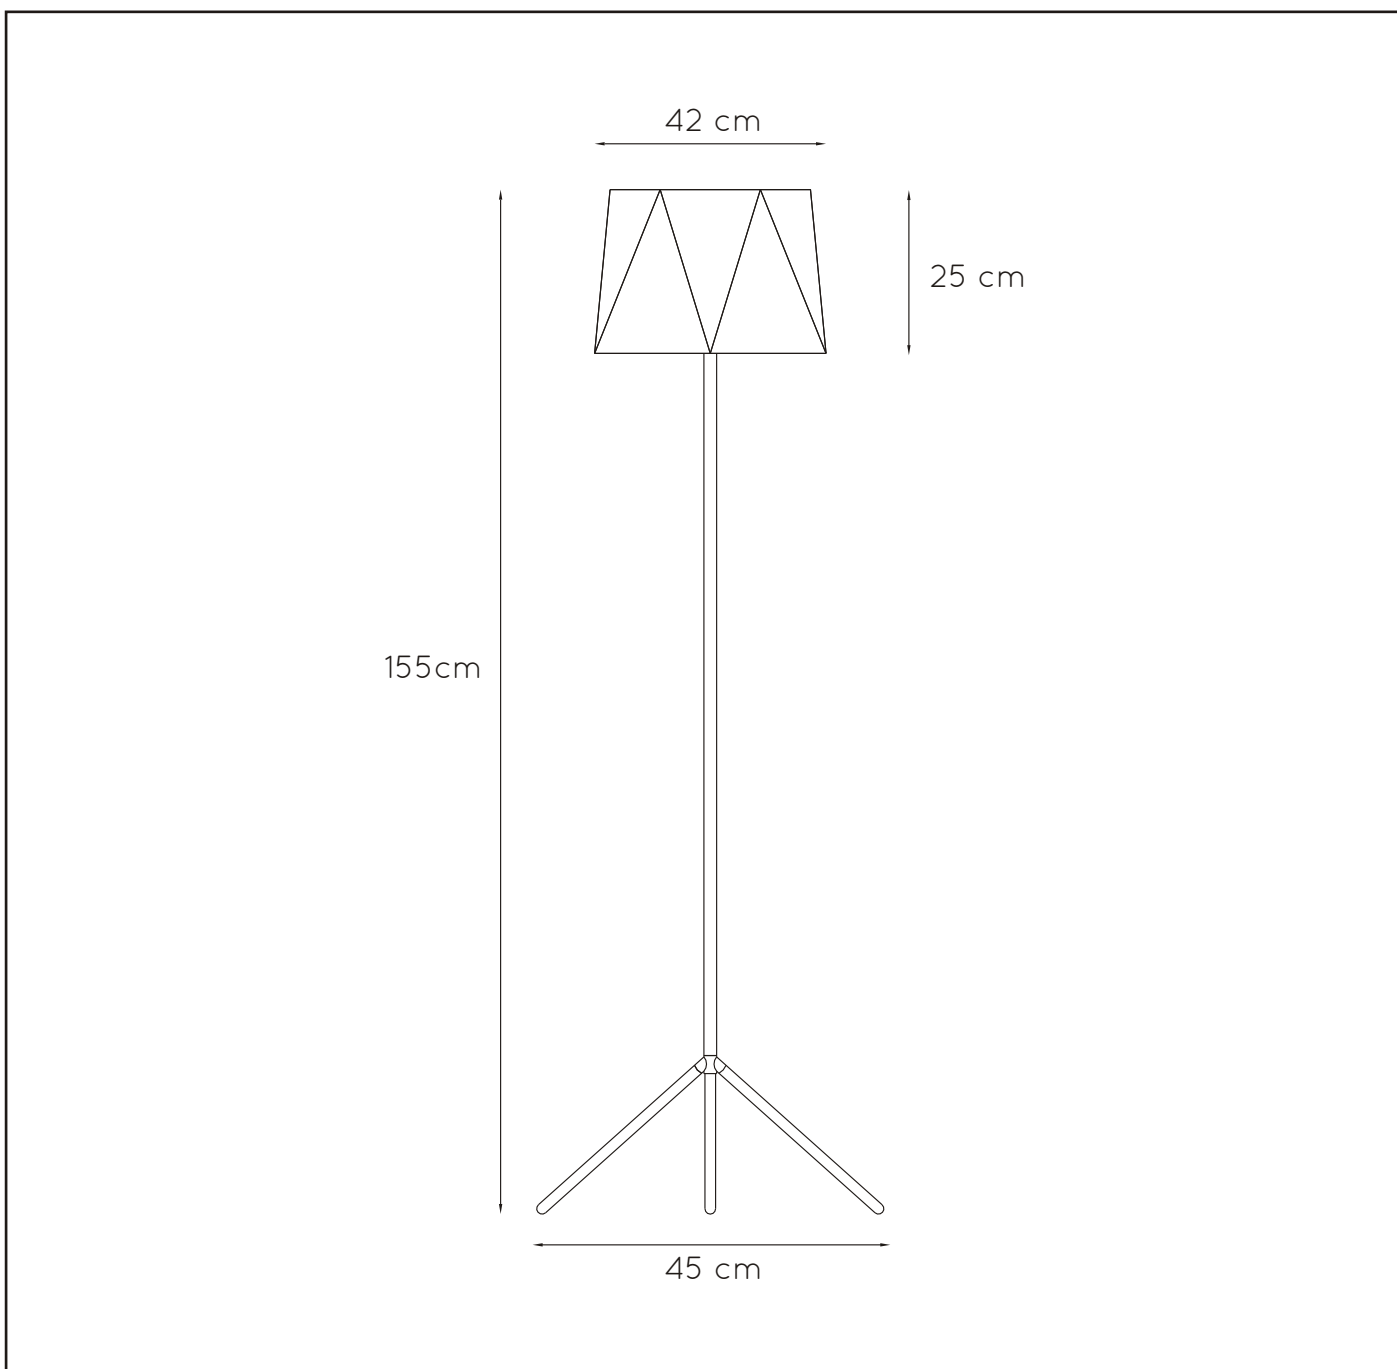

ALEGRO

Item number : 06717/01/30

EAN code : 5411212061270