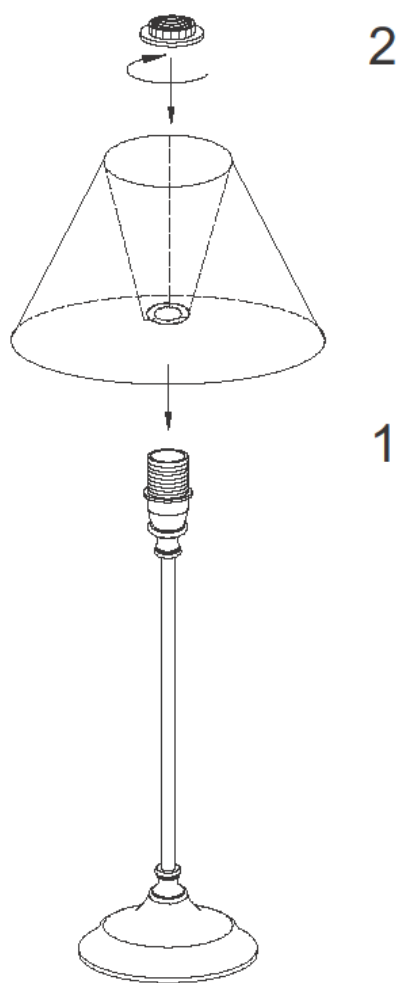

Line drawing of the item

Item number: 06514/81/43

Installation drawing

Technical details

materials used:	Metal + PS + Fabric
color:	chocolate
dimmable and how is the fixture dimmable:	
size:	Height: 48cm Length: 22cm Width: 22cm Net Weight: 0.66kgs
power requirements:	220-240V~50Hz
bulb type and maximum Wattage:	E14 Max 40W
number of bulbs:	1XE14
IP degree:	IP20