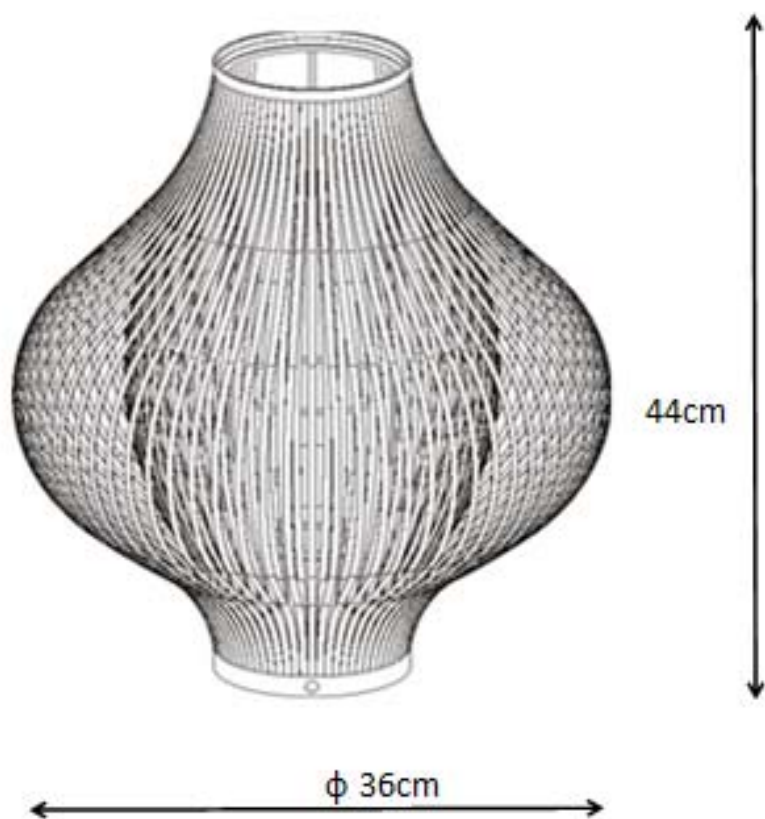

Line drawing of the item

Item number: 06508/01/30

Installation drawing

### Technical details

materials used:	Metal + PVC + fabric
color:	black
dimmable and how is the fixture dimmable:	
size:	Height: 44cm Length: 36cm Width: 36cm Net Weight: 0.57kgs
power requirements:	220-240V~50Hz
bulb type and maximum Wattage:	E27 ESL Max.18W
number of bulbs:	1xE27
IP degree:	IP20