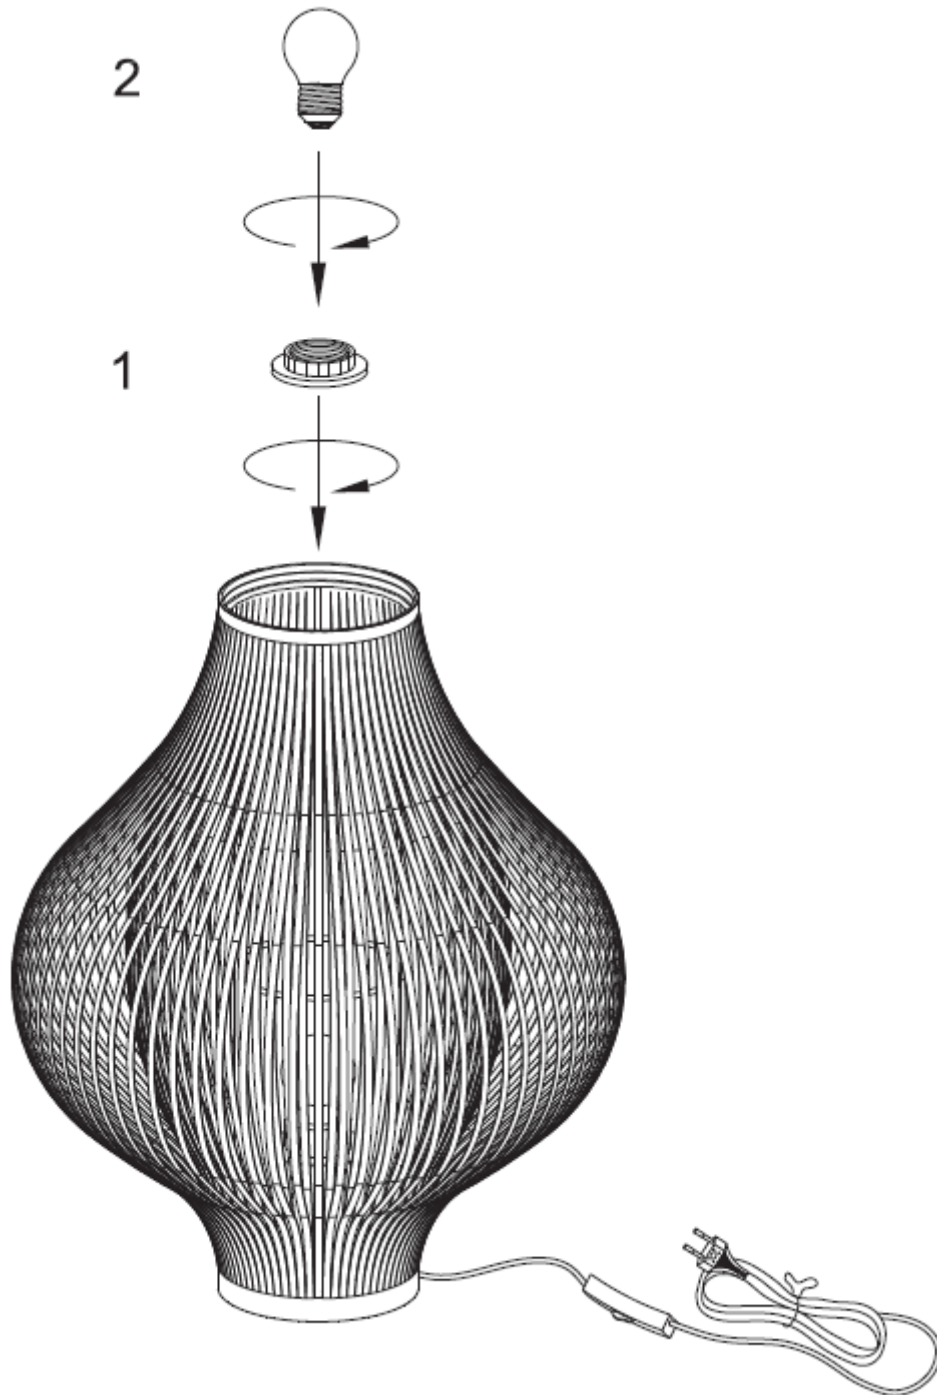

Line drawing of the item

Item number: 06508/01/30

Installation drawing

### Technical details

materials used:	Metal + PVC + fabric
color:	black
dimmable and how is the fixture dimmable:	
size:	Height: 44cm Length: 36cm Width: 36cm Net Weight: 0.57kgs
power requirements:	220-240V~50Hz
bulb type and maximum Wattage:	E27 ESL Max.18W
number of bulbs:	1xE27
IP degree:	IP20