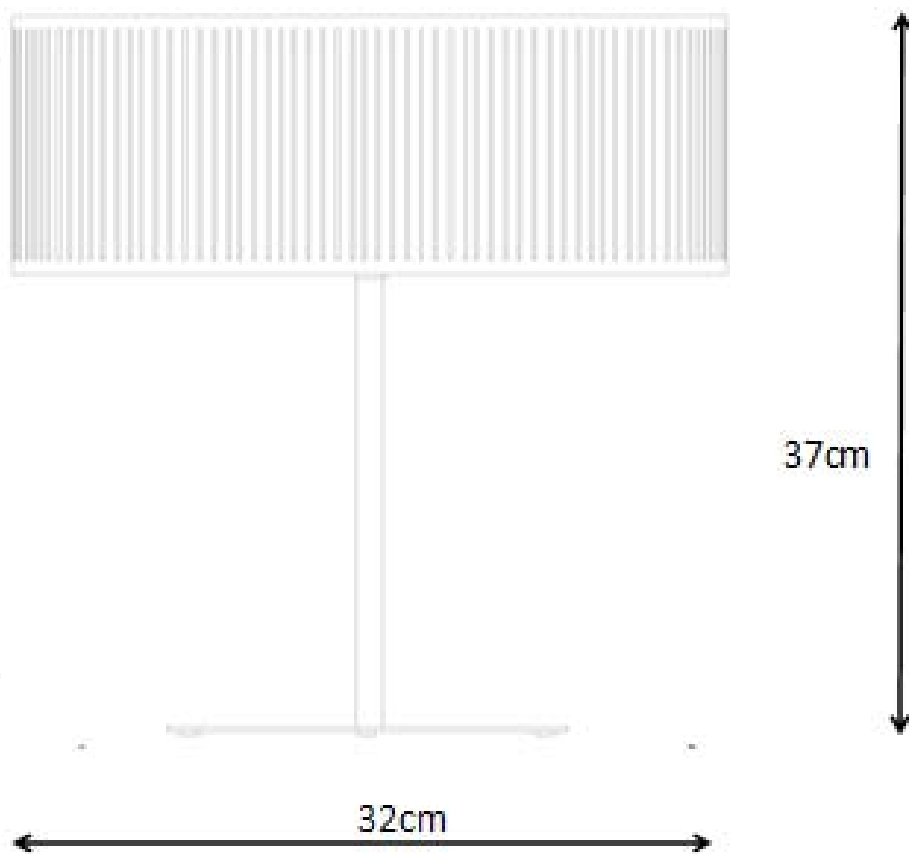

Line drawing of the item

Item number: 06501/81/31

Installation drawing

Technical details

materials used:	Metal + PVC + fabric
color:	white
dimmable and how is the fixture dimmable:	
size:	Height: 37cm Length: 32cm Width: 12.5cm Net Weight: 0.64kgs
power requirements:	220-240V~50Hz
bulb type and maximum Wattage:	E14 ESL Max.18W
number of bulbs:	1XE14
IP degree:	IP20