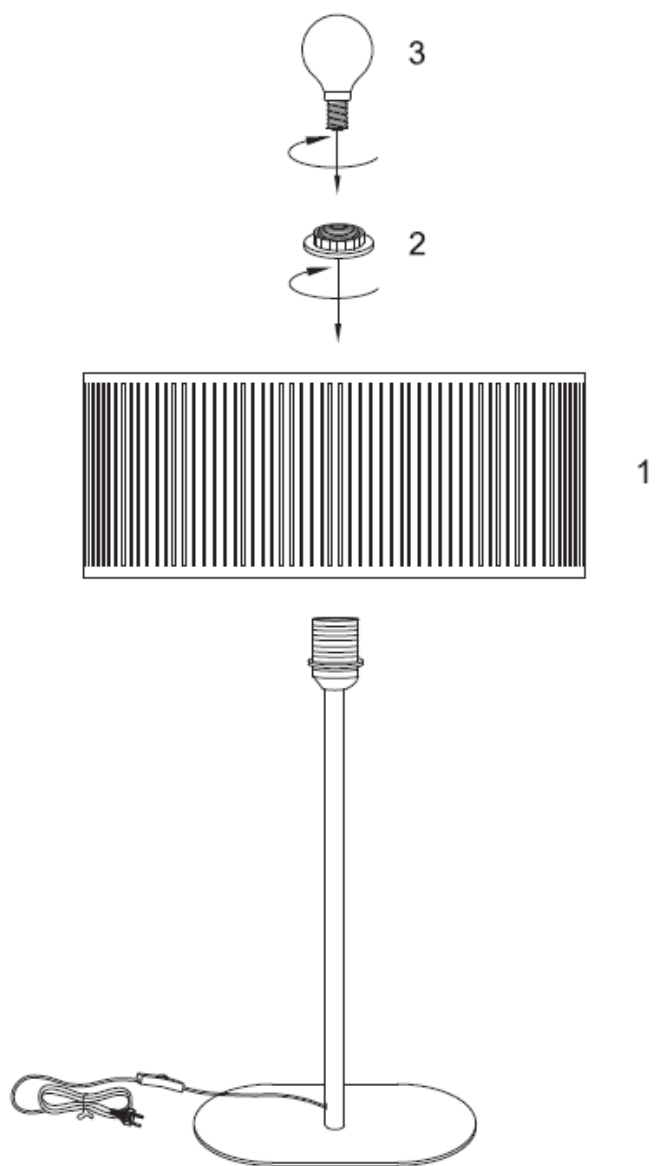

Line drawing of the item

Item number: 06501/81/31

Installation drawing

Technical details

materials used:	Metal + PVC + fabric
color:	white
dimmable and how is the fixture dimmable:	
size:	Height: 37cm Length: 32cm Width: 12.5cm Net Weight: 0.64kgs
power requirements:	220-240V~50Hz
bulb type and maximum Wattage:	E14 ESL Max.18W
number of bulbs:	1XE14
IP degree:	IP20