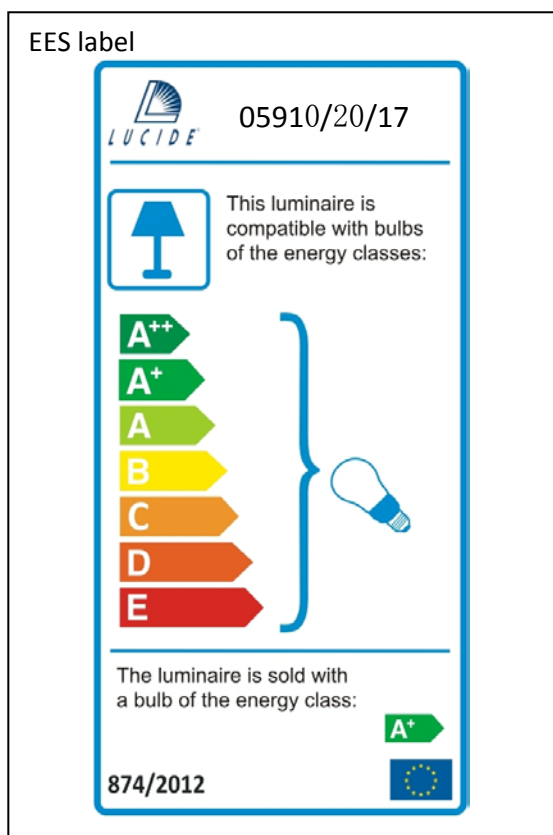

Garantiebestimmungen:

Lucide NV garantiert für einen Zeitraum von 2 Jahren ab Kaufdatum und Kauf durch den Endkunden, dass das gelieferte Produkt frei von Material- und Herstellungsfehlern ist, sofern das Produkt gemäß der Bedienungsanleitung installiert und gewartet wird.
Von der Garantie ausgenommen: 1. Gebrochene Glasteile der Fassung werden nur innerhalb von 14 Tagen ab Kauf durch den Endkunden ersetzt. 2. Normaler Verschleiß, Verfärbungen aufgrund des normalen Gebrauchs. 3. Beschädigungen aufgrund externer Ursachen wie Feuer, Wasser, unsachgemäße Nutzung/ Installation oder Wartung des Produkts.
Kunden müssen das defekte Produkt/Teil und den Originalkaufbeleg einsenden, um Garantieansprüche geltend zu machen.

Other languages of the manual and further explanations can be found on our website.