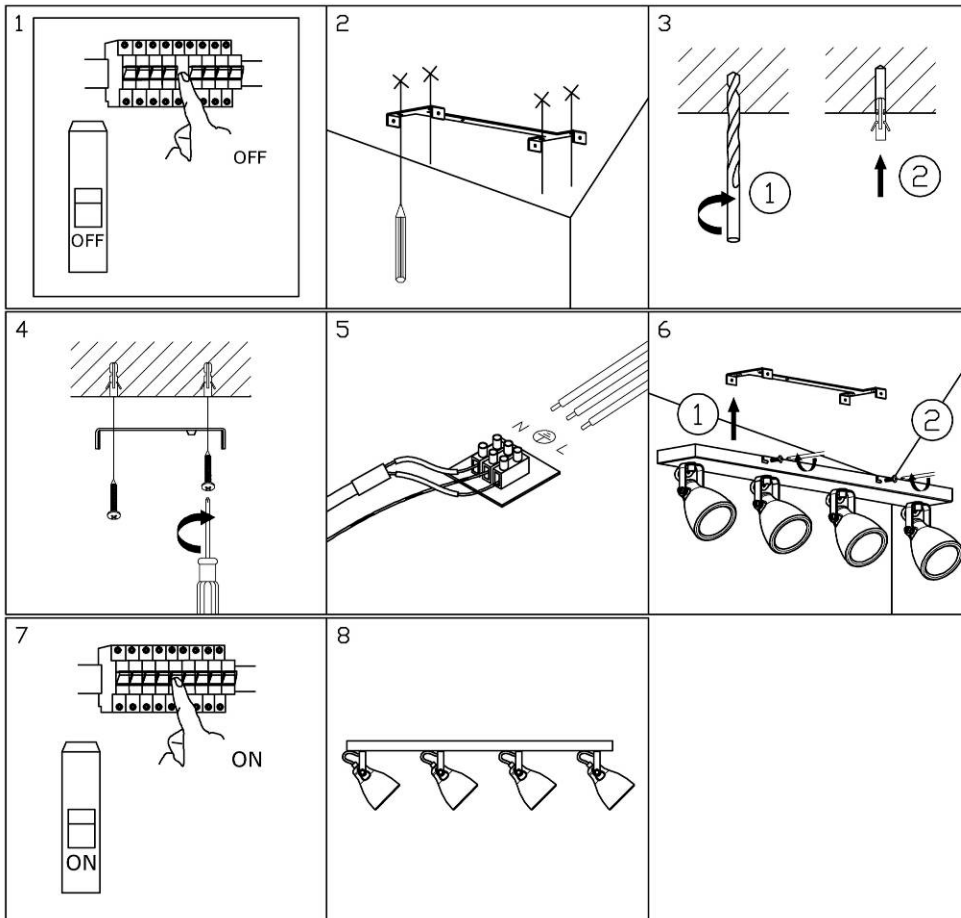

Item number: 05910/20/17

Technical details

Materials used:	Metal+ Concrete
Color:	Red Copper
Dimmable and how is fixture dimmable	
Size:	Height: 13~18cm
	Length: 68cm
	Width: 10cm
	Net weight: 2.4kg
Power requirements:	220-240V~50Hz
Bulb type and maximum wattage:	GU10 Led Max.5W
Number of bulbs:	4XGU10
IP degree:	IP 20

# Installation drawing