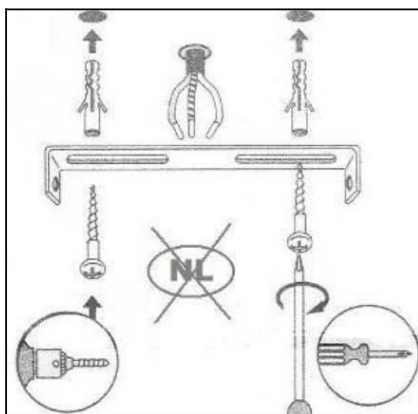

Item number: 05910/20/17

Technical details

Materials used:	Metal+ Concrete
Color:	Red Copper
Dimmable and how is fixture dimmable	
Size:	Height: 13~18cm
	Length: 68cm
	Width: 10cm
	Net weight: 2.4kg
Power requirements:	220-240V~50Hz
Bulb type and maximum wattage:	GU10 Led Max.5W
Number of bulbs:	4XGU10
IP degree:	IP 20

# Installation drawing