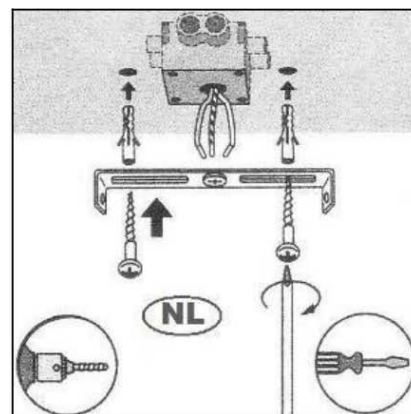

Item number: 05910/20/17

Technical details

Materials used:	Metal+ Concrete
Color:	Red Copper
Dimmable and how is fixture dimmable	
Size:	Height: 13~18cm
	Length: 68cm
	Width: 10cm
	Net weight: 2.4kg
Power requirements:	220-240V~50Hz
Bulb type and maximum wattage:	GU10 Led Max.5W
Number of bulbs:	4XGU10
IP degree:	IP 20

# Installation drawing