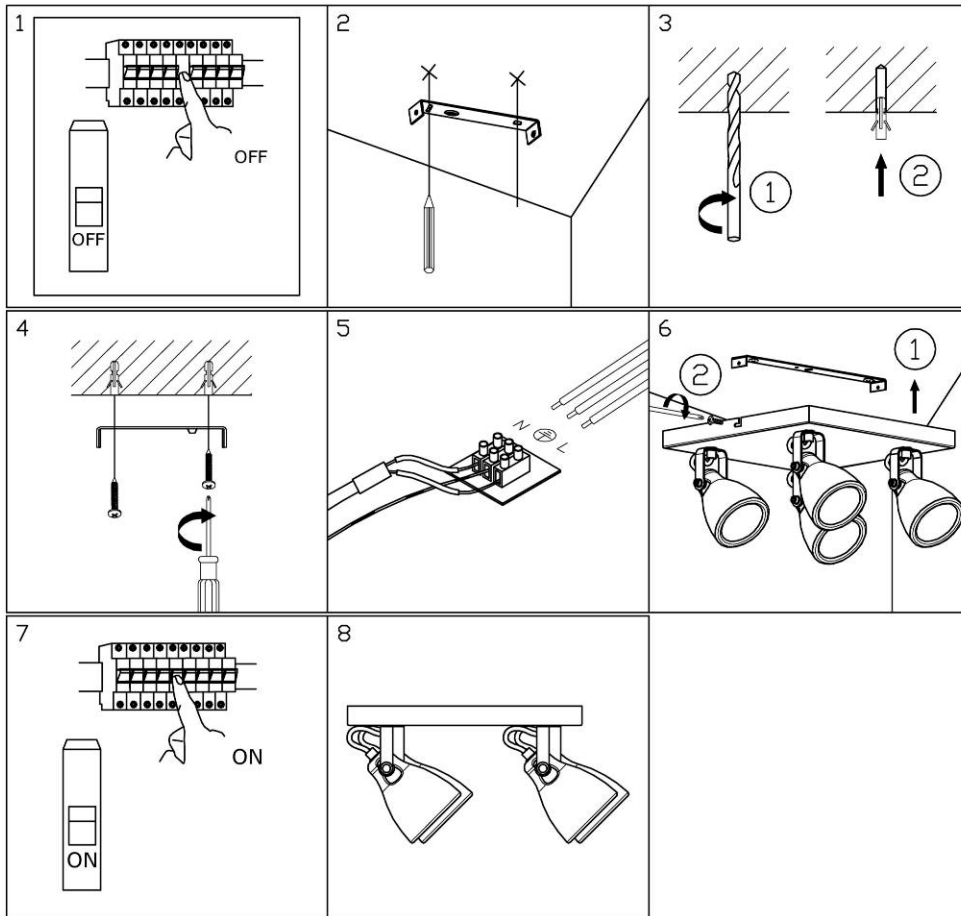

Installation drawing