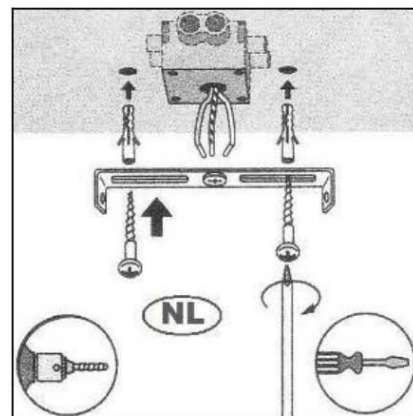

Installation drawing