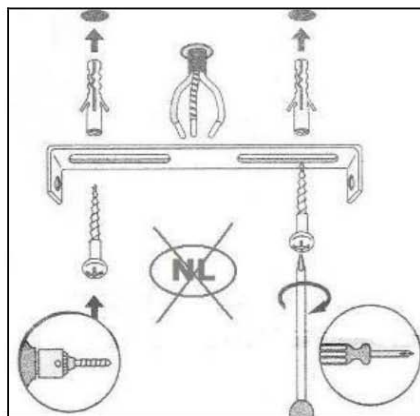

Installation drawing