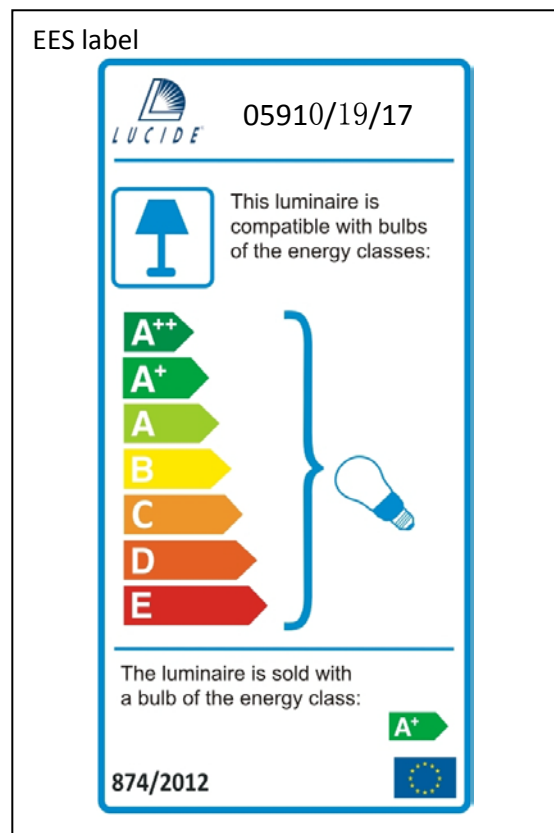

Garantiebestimmungen:

Lucide NV garantiert für einen Zeitraum von 2 Jahren ab Kaufdatum und Kauf durch den Endkunden, dass das gelieferte Produkt frei von Material- und Herstellungsfehlern ist, sofern das Produkt gemäß der Bedienungsanleitung installiert und gewartet wird.
Von der Garantie ausgenommen: 1. Gebrochene Glasteile der Fassung werden nur innerhalb von 14 Tagen ab Kauf durch den Endkunden ersetzt. 2. Normaler Verschleiß, Verfärbungen aufgrund des normalen Gebrauchs. 3. Beschädigungen aufgrund externer Ursachen wie Feuer, Wasser, unsachgemäße Nutzung/ Installation oder Wartung des Produkts.
Kunden müssen das defekte Produkt/Teil und den Originalkaufbeleg einsenden, um Garantieansprüche geltend zu machen.

Other languages of the manual and further explanations can be found on our website.