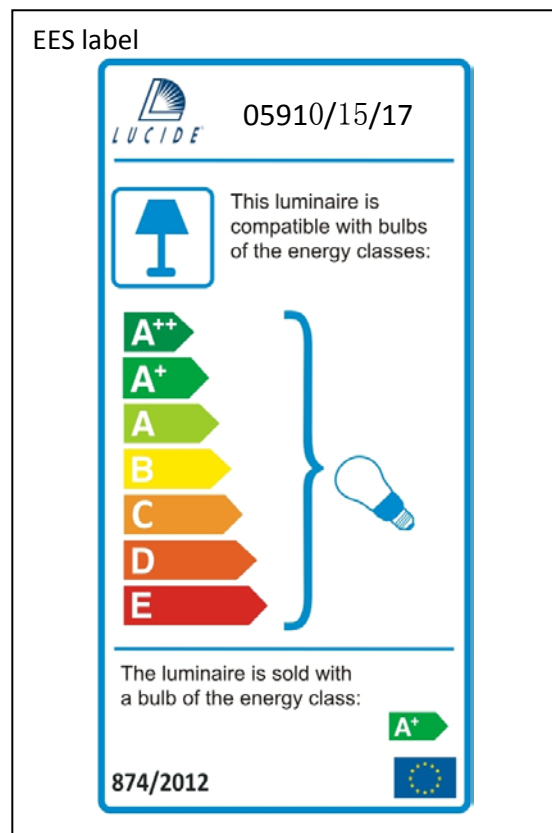

Garantiebestimmungen:

Lucide NV garantiert für einen Zeitraum von 2 Jahren ab Kaufdatum und Kauf durch den Endkunden, dass das gelieferte Produkt frei von Material- und Herstellungsfehlern ist, sofern das Produkt gemäß der Bedienungsanleitung installiert und gewartet wird.
Von der Garantie ausgenommen: 1. Gebrochene Glasteile der Fassung werden nur innerhalb von 14 Tagen ab Kauf durch den Endkunden ersetzt. 2. Normaler Verschleiß, Verfärbungen aufgrund des normalen Gebrauchs. 3. Beschädigungen aufgrund externer Ursachen wie Feuer, Wasser, unsachgemäße Nutzung/ Installation oder Wartung des Produkts.
Kunden müssen das defekte Produkt/Teil und den Originalkaufbeleg einsenden, um Garantieansprüche geltend zu machen.

Other languages of the manual and further explanations can be found on our website.