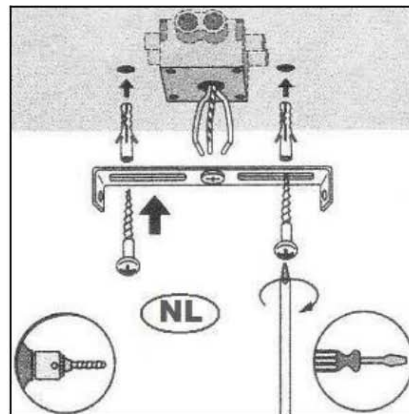

Item number: 05910/15/17

Technical details

Materials used:	Metal+ Concrete
Color:	Red Copper
Dimmable and how is fixture dimmable	
Size:	Height: 13~18cm
	Length: 48cm
	Width: 10cm
	Net weight: 1.7kg
Power requirements:	220-240V~50Hz
Bulb type and maximum wattage:	GU10 Led Max.5W
Number of bulbs:	3XGU10
IP degree:	IP 20

Installation drawing

Warranty declaration:

Lucide NV warrants that the products supplied will be free from defects in material and workmanship for a period of 2 years from the date of purchase by the end user, if the item is installed and maintained properly as mentioned in the user manual.
Exclusions for the warranty: 1. Broken glass parts of the fixture will only be replaced within 14 days after purchasing by the end user. 2 Normal wear and tear, discoloring as a result from normal use. 3. Damage caused by external causes like fire, water, wrong use/ installation or maintenance of the product.
For warranty claims the customer needs to hand over defective fixture/part and the original purchase ticket.