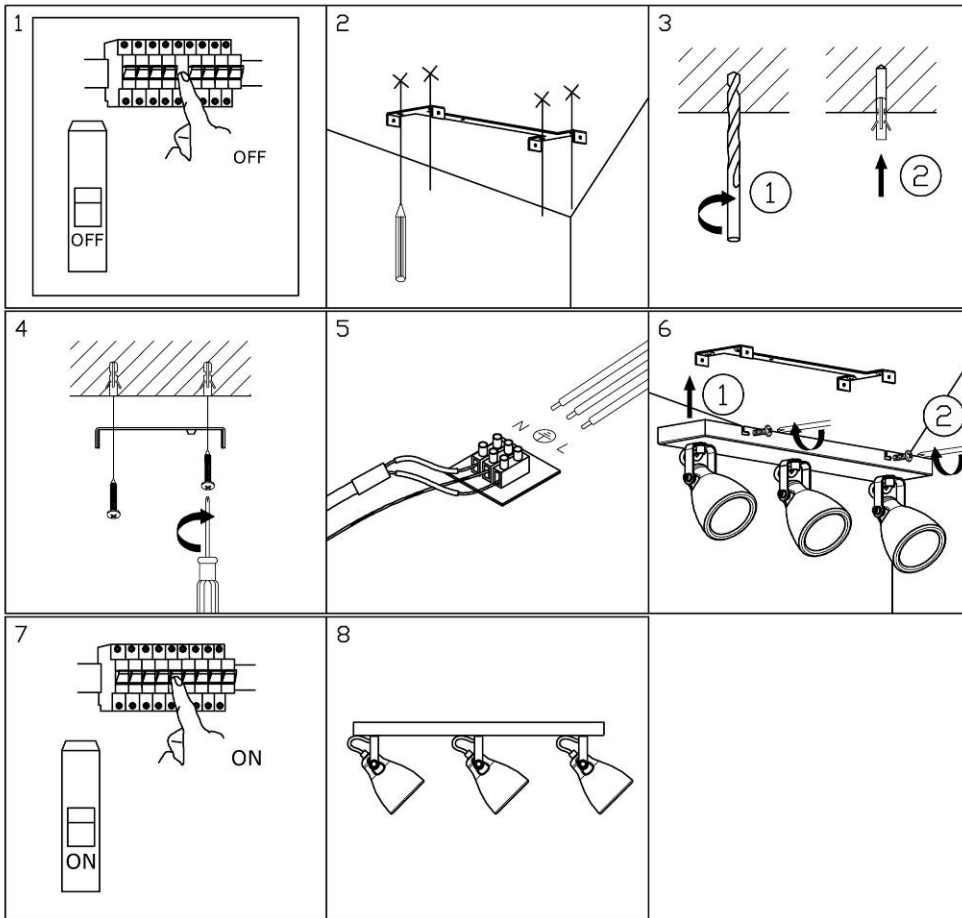

Installation drawing