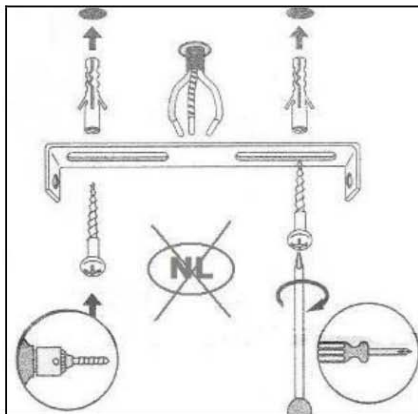

Installation drawing