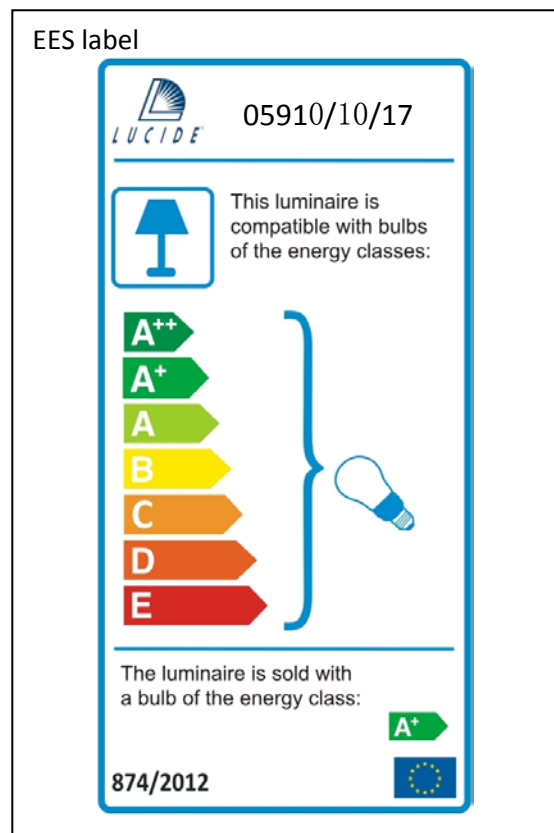

Garantiebestimmungen:

Lucide NV garantiert für einen Zeitraum von 2 Jahren ab Kaufdatum und Kauf durch den Endkunden, dass das gelieferte Produkt frei von Material- und Herstellungsfehlern ist, sofern das Produkt gemäß der Bedienungsanleitung installiert und gewartet wird.
Von der Garantie ausgenommen: 1. Gebrochene Glasteile der Fassung werden nur innerhalb von 14 Tagen ab Kauf durch den Endkunden ersetzt. 2. Normaler Verschleiß, Verfärbungen aufgrund des normalen Gebrauchs. 3. Beschädigungen aufgrund externer Ursachen wie Feuer, Wasser, unsachgemäße Nutzung/ Installation oder Wartung des Produkts.
Kunden müssen das defekte Produkt/Teil und den Originalkaufbeleg einsenden, um Garantieansprüche geltend zu machen.

Other languages of the manual and further explanations can be found on our website.