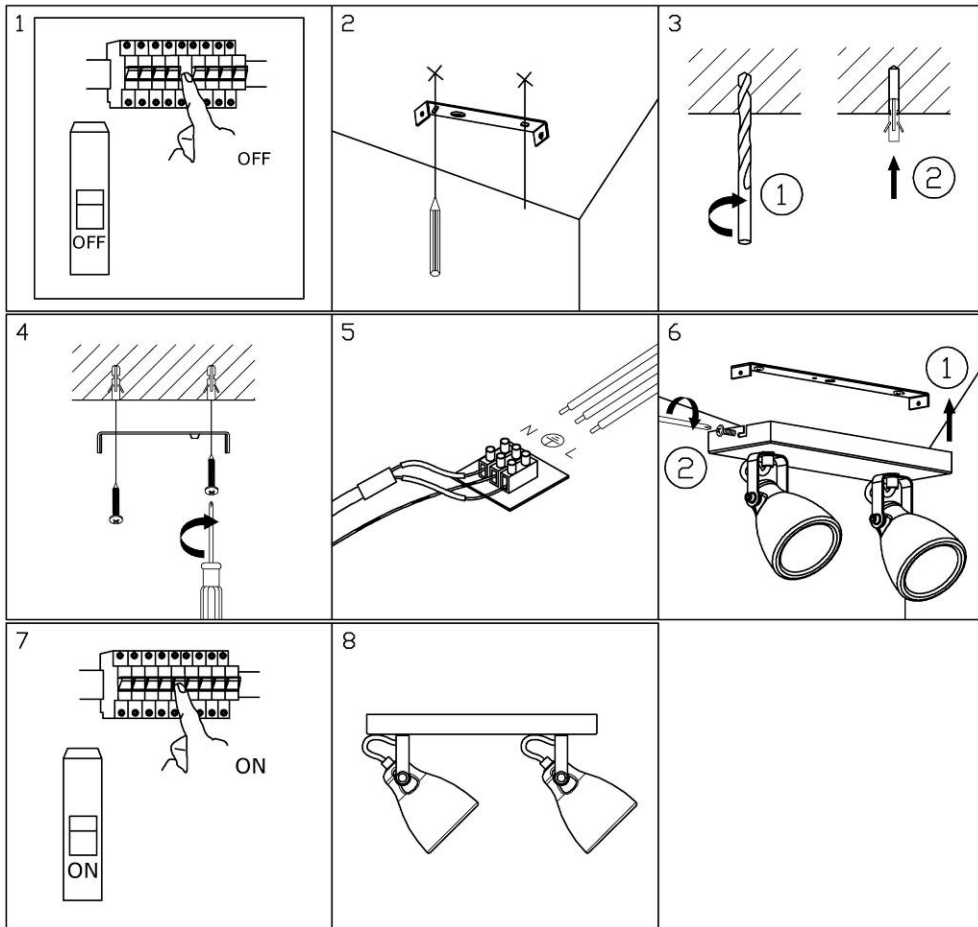

Installation drawing