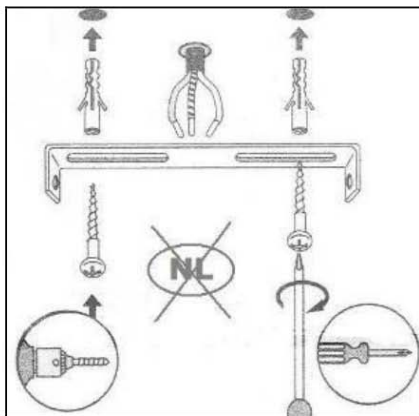

Installation drawing