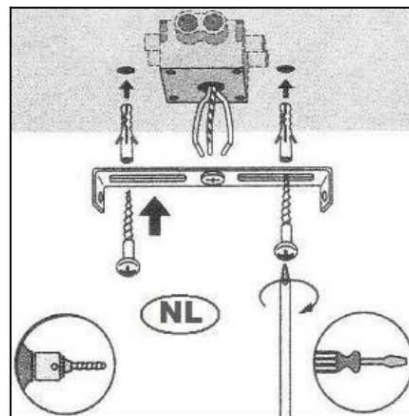

Installation drawing