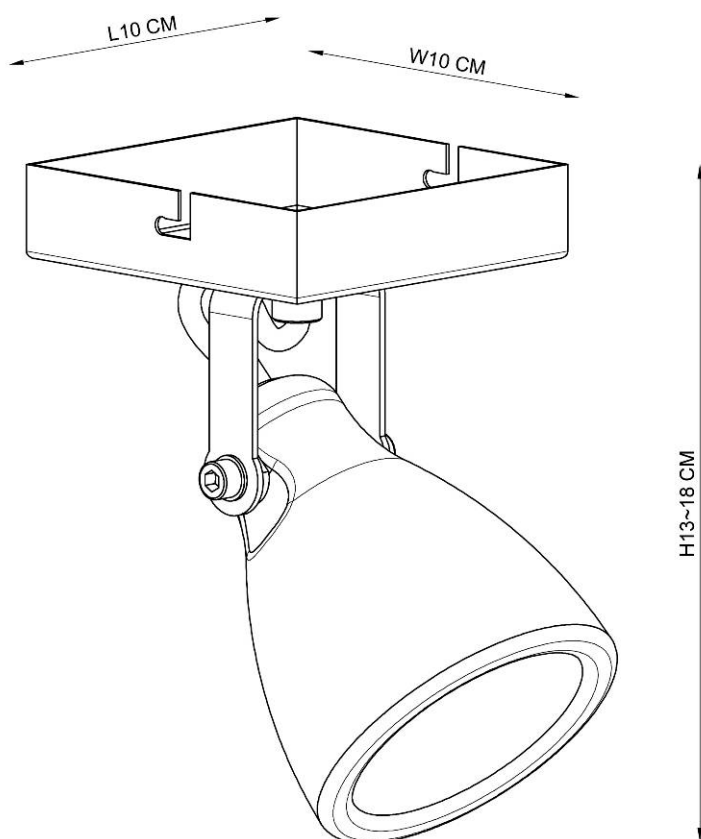

Line drawing of the item

Item number: 05910/05/17

Technical details

Materials used:	Metal+ Concrete
Color:	Red Copper
Dimmable and how is fixture dimmable	
Size:	Height: 13~18cm
	Length: 10cm
	Width: 10cm
	Net weight: 0.54kg
Power requirements:	220-240V~50Hz
Bulb type and maximum wattage:	GU10 Led Max.5W
Number of bulbs:	1XGU10
IP degree:	IP 20