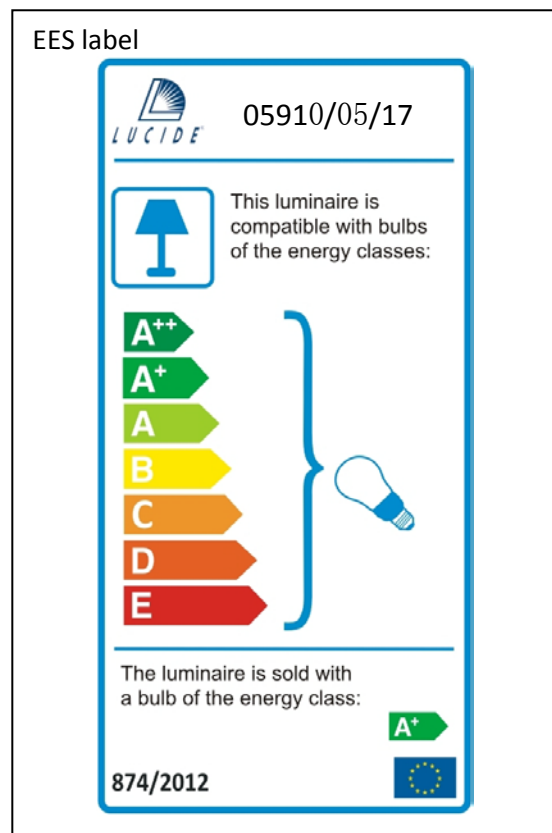

Garantiebestimmungen:

Lucide NV garantiert für einen Zeitraum von 2 Jahren ab Kaufdatum und Kauf durch den Endkunden, dass das gelieferte Produkt frei von Material- und Herstellungsfehlern ist, sofern das Produkt gemäß der Bedienungsanleitung installiert und gewartet wird.
Von der Garantie ausgenommen: 1. Gebrochene Glasteile der Fassung werden nur innerhalb von 14 Tagen ab Kauf durch den Endkunden ersetzt. 2. Normaler Verschleiß, Verfärbungen aufgrund des normalen Gebrauchs. 3. Beschädigungen aufgrund externer Ursachen wie Feuer, Wasser, unsachgemäße Nutzung/ Installation oder Wartung des Produkts.
Kunden müssen das defekte Produkt/Teil und den Originalkaufbeleg einsenden, um Garantieansprüche geltend zu machen.

Other languages of the manual and further explanations can be found on our website.