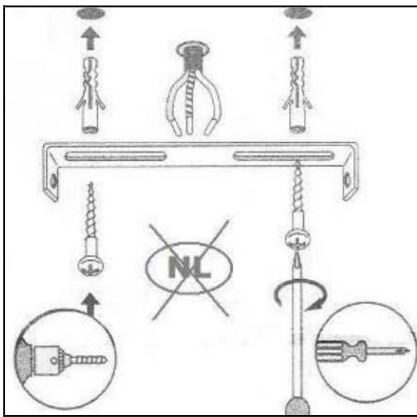

Installation drawing