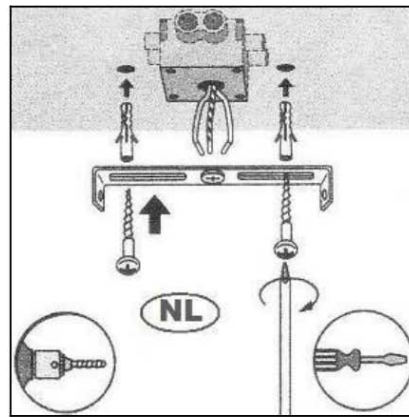

Installation drawing