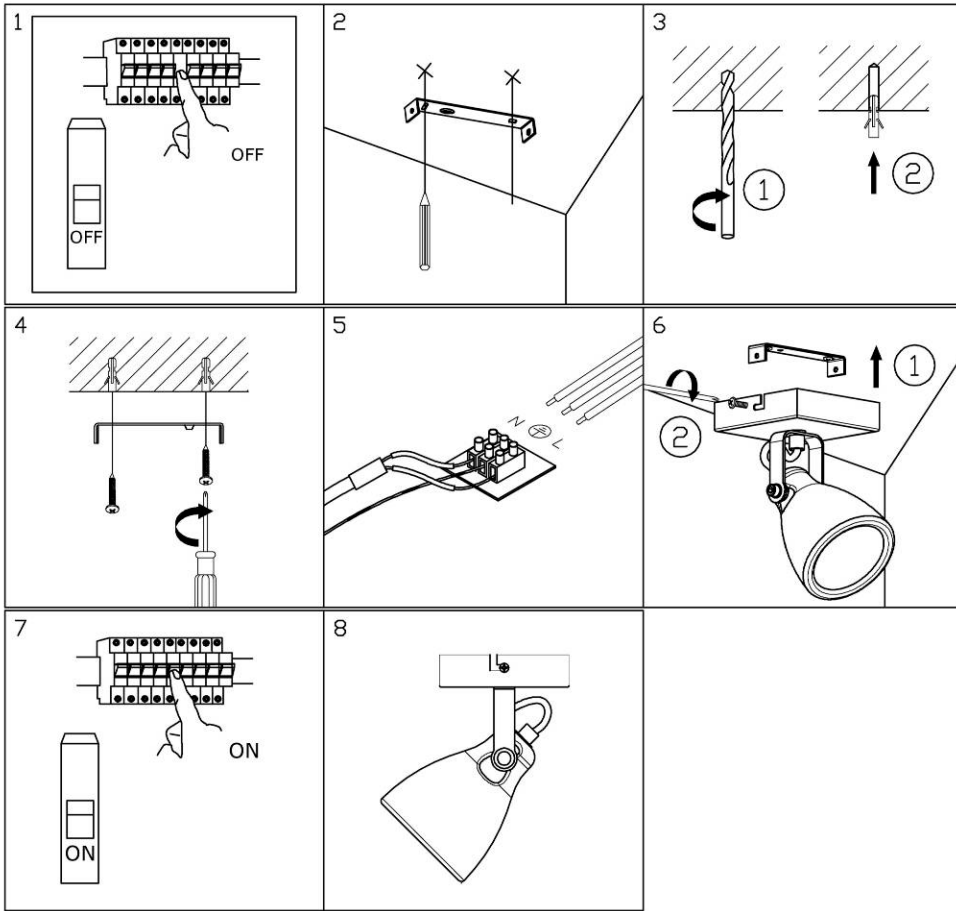

Installation drawing