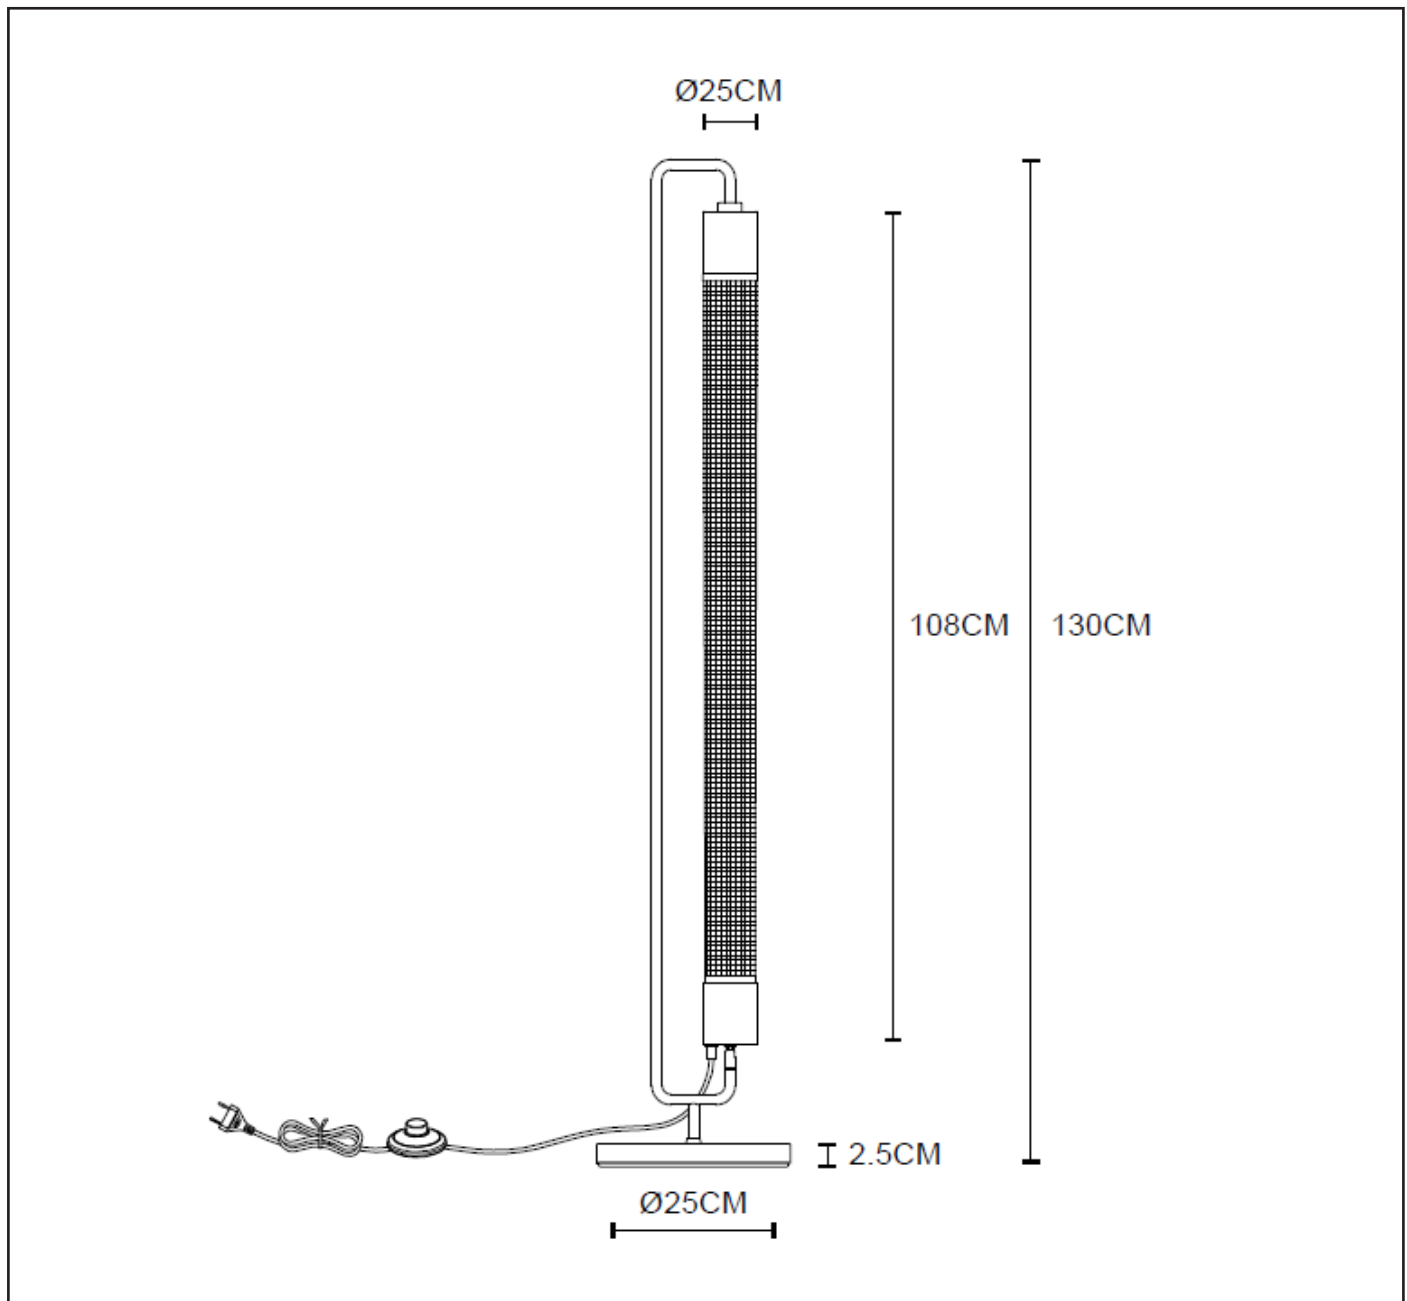

LUCIDE

GENERAL SPECIFICATIONS

**RECOMMENDED LUCIDE
LIGHT SOURCE**

49035/30/62
Light source dimmable : Yes
Light source incl. : No

General

Dimensions LxWxH : 25 cm x 25 cm x 130 cm
Height minimum : -
Height maximum : 130 cm
Dimensions shade LxWxH : 7 cm x 7 cm x 108 cm
Main material : Metal
Ceiling rose material : Metal
Color : black
Style : Modern
Shape : Tube
Weight : 4.21 kg
Warranty : 2 years

Product specifications

Dimmable : Yes
Light direction : Around (Diffuse)
Adjustable in height : No
Directional : Not Directional
Cable : Yes
Cable length : 200 cm
Sensor : Without Sensor
Control : On/Off Switch In The Cord
IP-Class : 20
Electric class : II
Light source including ?: No
Lamp socket : E27
Light source number : 2
Power requirements : 220-240V~50Hz
Bulb type & maximum wattage : E27- max.10W

For more specifications of this product please visit
www.lucide.com

LUCIDE

TECHNICAL DRAWING & DIMENSIONS

CALIXT

item number :05733/02/30

EAN code : 5411212051493

For more specifications, dimensions please visit