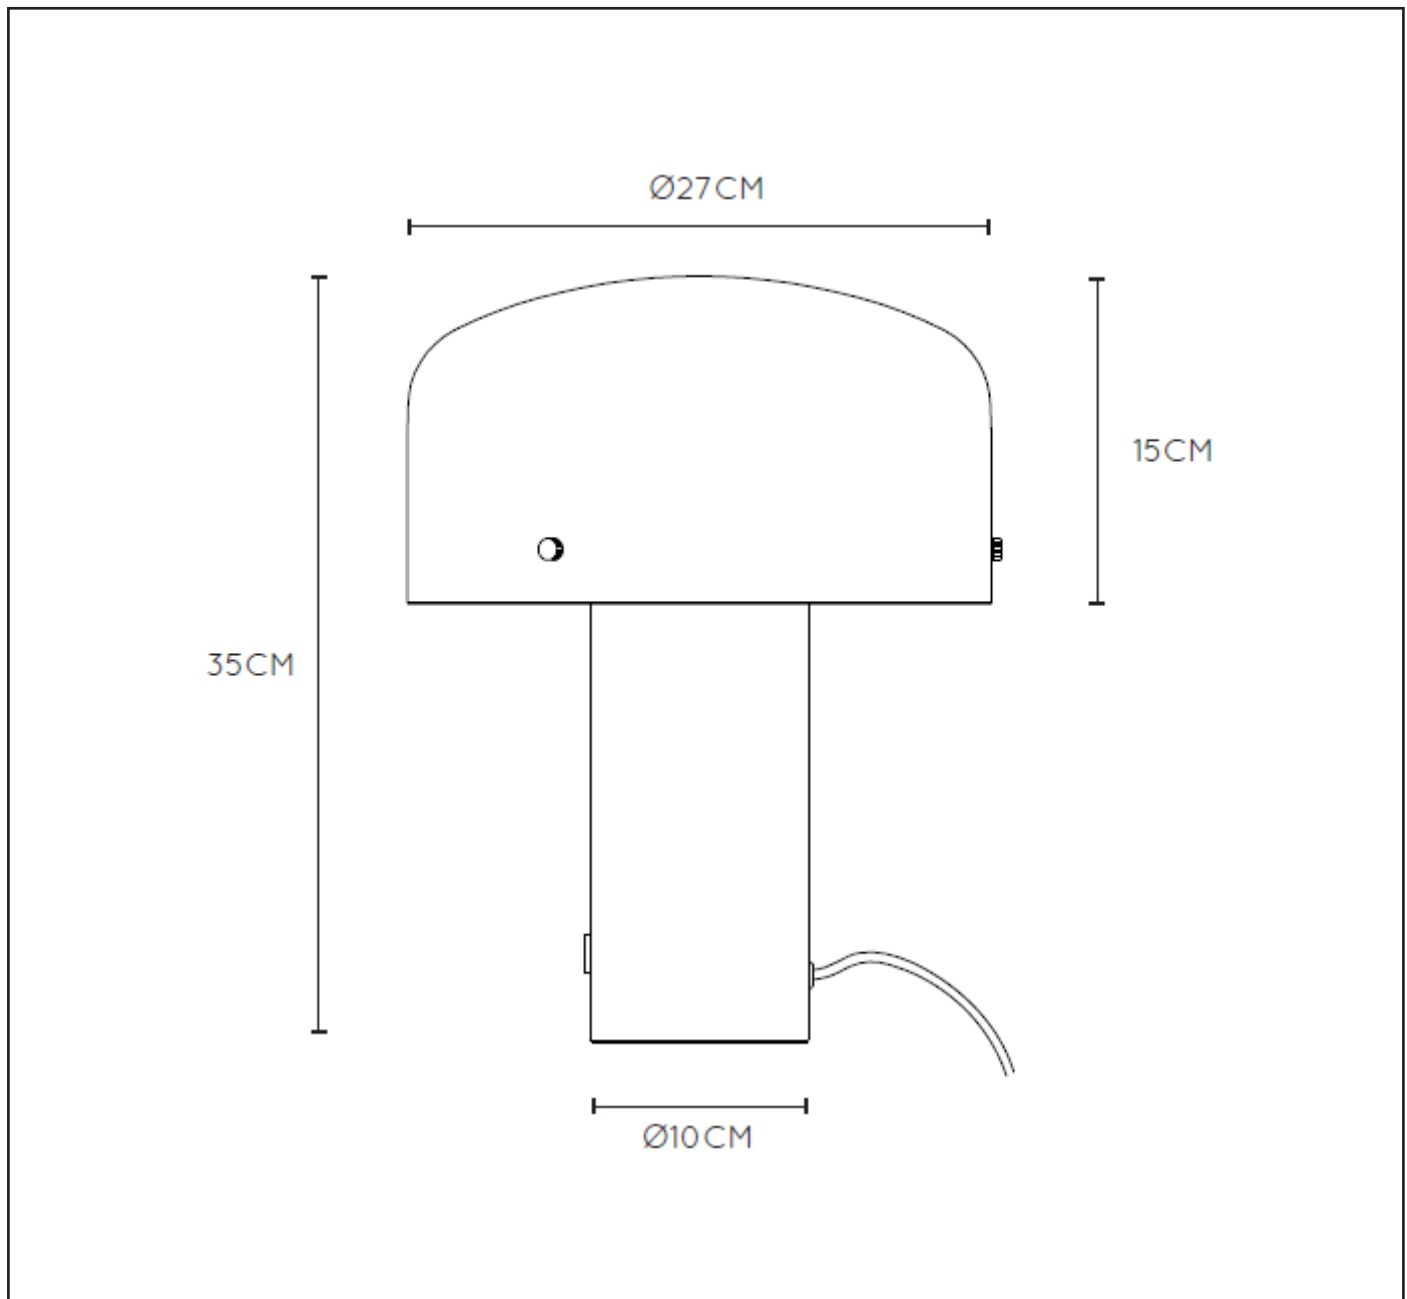

LUCIDE

GENERAL SPECIFICATIONS

**RECOMMENDED LUCIDE
LIGHT SOURCE**

49020/05/67

Light source dimmable : Yes

Light source incl. : No

General

Dimensions LxWxH : 27 cm x 27 cm x 35 cm

Height minimum : 35 cm

Height maximum : 35 cm

Dimensions shade LxWxH : 27 cm x 27 cm x 15 cm

Main material : Steel/Glass

Ceiling rose material : -

Color : Matt Brass

Style : Classic

Shape : Half Round

Weight : 1.85 kg

Warranty : 2 Years

Product specifications

Dimmable : Yes

Light direction : around(Diffuse)

Adjustable in height : No

Directional : Not Directional

Cable : Yes,Cable With Plug On Product

Power requirements : 220-240V~50Hz

Bulb type & maximum wattage : E27- max.25W

For more specifications of this product please visit

www.lucide.com

LUCIDE

TECHNICAL DRAWING & DIMENSIONS

TIMON

item number : 05539/01/02
EAN code : 5411212051394